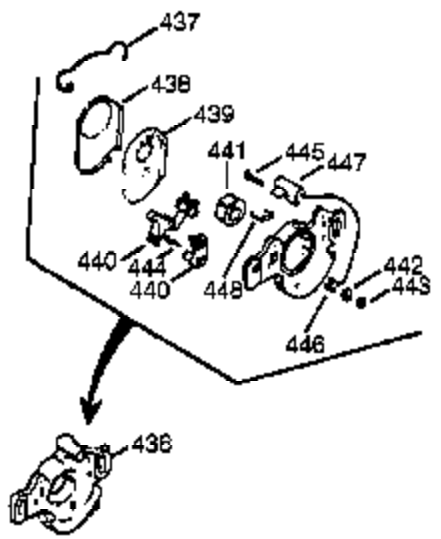

Ref #	Part Number	Qty	Description
239A	35815	1	* Air Cleaner Gasket
275	390330	1	Muffler (Incl. 274 & 277)
277A	650869	2	Screw, 1/4-20 x 2-3/4"
383	570434	1	Carburetor Baffle
384	650431	2	Screw, T-25, 10-32 x 5/8"
420	730227A	1	2-Cycle Oil (8 oz.)