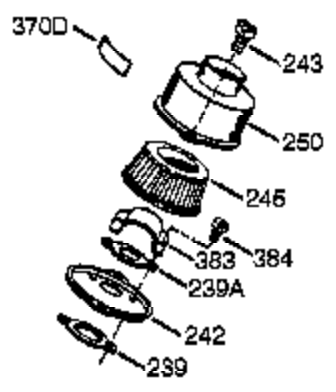

Ref #	Part Number	Qty	Description
239A	35815	1	* Air Cleaner Gasket
275	390330	1	Muffler (Incl. 274 & 277)
277A	650869	2	Screw, 1/4-20 x 2-3/4"
383	570434	1	Carburetor Baffle
384	650431	2	Screw, T-25, 10-32 x 5/8"
420	730227A	1	2-Cycle Oil (8 oz.)