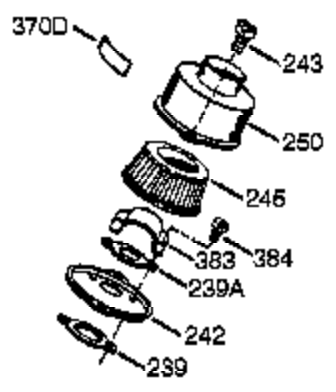

Ref #	Part Number	Qty	Description
	1 0	1	Cylinder (Order S/B if replacement is needed)
16B	490291A	1	Air Vane
19	570707	1	Extension Spring
24	530110	1	Ball Bearing
29A	530104A	1	Cartridge Bearing
29	530150	1	Needle Bearing & Liner Set (37 Needle s)
30	290680	1	Crankshaft
33A	570644	1	Cover Plate
34A	650579	4	Screw, Torx T-25, 10-24 x 1/2"
41	310283A	1	Piston & Pin Ass'y. (Incl. 43)
42	310289	2	Ring Set
43	310167	2	Piston Pin Retaining Ring
45	310235B	1	Connecting Rod Ass'y. (Incl. 29, 29A, & 46)
46	650633	4	Connecting Rod Bolt
69	510292A	1	* Cylinder Cover Gasket
69A	510323A	1	* Cover Plate Gasket
75	510319	2	Oil Seal
77	530105	1	Cartridge Bearing
89A	611032	1	Adapter Sleeve
90	611066	1	Flywheel
92	650815	1	Belleville Washer
93	650390	1	Flywheel Nut
100	34443B	1	Solid State Ignition (Incl. 101)
101	610118	1	Spark Plug Cover
103	651007	2	Screw, Torx T-15, 10-24 x 15/16"
119	510274A	1	* Cylinder Head Gasket
120	250240B	1	Cylinder Head
131	650477	5	Screw, Torx T-30, 1/4-20 x 3/4"
135	611049	1	Resistor Spark Plug (RCJ8Y)
163	650838	1	Washer
169	510325A	1	* Compression Release Cover Gasket
172A	570708	1	Compression Release Cover
174	650579	1	Screw, Torx T-25, 10-24 x 1/2"
177	650959	2	Screw, 5/32 Allen, 1/4-20 x 1"
184	510326A	2	* Carburetor Gasket
186	490322	1	Governor Link
187	570438A	1	Spacer
216	570645	1	R.P.M. Adjusting Lever
239	35815	1	Air Cleaner Gasket
257	650911	4	Screw, Torx T-30, 1/4-20 x 5/8"
258	350422	1	Blower Housing Base (Incl. 75)
260	350437	1	Blower Housing
261	650737	4	Screw, 1/4-20 x 1/2"
274	510207A	1	* Exhaust Gasket
277	650869	2	Screw, 1/4-20 x 2-3/4"
285	590551A	1	Starter Cup
287	650926	3	Screw, 8-32 x 21/64"
325	29443	1	Wire Clip
330	611255	1	Wire Harness
380	640090	1	Carburetor (Incl. 184)
390	590743	1	Rewind Starter
400	510324B	1	* Gasket Set (Incl. items marked PK i n notes) Incl. (1) each of part #'s 510207A, 510274A, 510292A, 510323A, 510325A, 510326A, 510346A, and (2) of part # 510110A
900	0		Replacement engine - None
900	0		Replacement S/B 710569, order from 71 -999