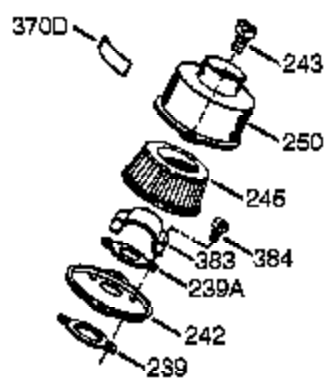

Ref #	Part Number	Qty	Description
	1 0	1	Cylinder (Order S/B if replacement is needed)
16B	490291A	1	Air Vane
19	570707	1	Extension Spring
24	530110	1	Ball Bearing
29A	530104A	1	Cartridge Bearing
29	530150	1	Needle Bearing & Liner Set (37 Needle s)
30	290602	1	Crankshaft
33A	570644	1	Cover Plate
34A	650579	4	Screw, T-25, 10-24 x 1/2"
41	310283A	1	Piston & Pin Ass'y. (Incl. 43)
42	310289	2	Ring Set
43	310167	2	Piston Pin Retaining Ring
45	310235B	1	Connecting Rod Ass'y. (Incl. 29, 29A, & 46)
46	650633	4	Connecting Rod Bolt
69	510292A	1	* Cylinder Cover Gasket
69A	510323A	1	* Cover Plate Gasket
75	510319	2	Oil Seal
77	530105	1	Cartridge Bearing
89A	611032	1	Adapter Sleeve
90	611066	1	Flywheel
92	650815	1	Belleville Washer
93	650390	1	Flywheel Nut
100	34443B	1	Solid State Ignition (Incl. 101)
101	610118	1	Spark Plug Cover
103	651007	2	Screw, T-15, 10-24 x 15/16"
105A	650796	4	Stud
119	510274A	1	* Cylinder Head Gasket
120	250240B	1	Cylinder Head
131	650477	5	Screw, T-30, 1/4-20 x 3/4"
135	611049	1	Resistor Spark Plug (RCJ8Y)
163	650838	1	Washer
169	510325A	1	* Compression Release Cover Gasket
172A	570708	1	Compression Release Cover
174	650579	1	Screw, T-25, 10-24 x 1/2"
177	650959	2	Screw, 5/32, 1/4-20 x 1"
184	510326A	2	* Carburetor Gasket
186	490322	1	Governor Link
187	570438A	1	Spacer
216	570645	1	R.P.M. Adjusting Lever
257	650911	4	Screw, T-30, 1/4-20 x 5/8"
258	350422	1	Blower Housing Base (Incl. 75)
260	350454	1	Blower Housing
261	650737	4	Screw, 1/4-20 x 1/2"
274	510207A	1	* Exhaust Gasket
285	590551A	1	Starter Cup
287	650926	3	Screw, 8-32 x 21/64"
325	29443	1	Wire Clip
330	611164A	1	Wire Harness
350	570629A	1	Primer Assembly
351	32180C	1	Primer Line (9-1/2")
370K	36695	1	Starter Decal
380	640098	1	Carburetor (Incl. 184)
390	590743	1	Rewind Starter
400	510324B	1	* Gasket Set (Incl. items marked PK i n notes)