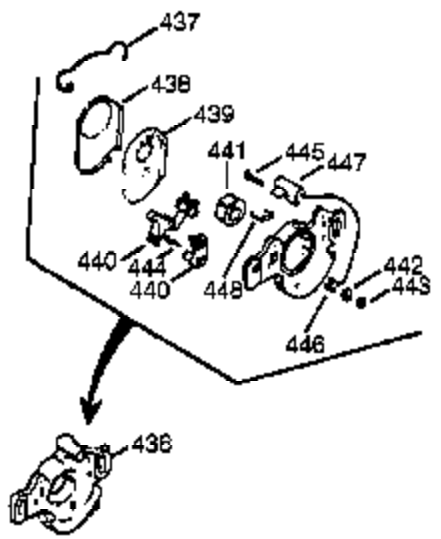

Ref #	Part Number	Qty	Description
239A	35815	1	Air Cleaner Gasket
275A	390333	1	Muffler (Incl. 274 & 277)
277A	650869	2	Screw, 1/4-20 x 2-3/4"
383	570434	1	Carburetor Baffle
384	650431	2	Screw, T-25, 10-32 x 5/8"
420	730227A	1	2-Cycle Oil (8 oz.)