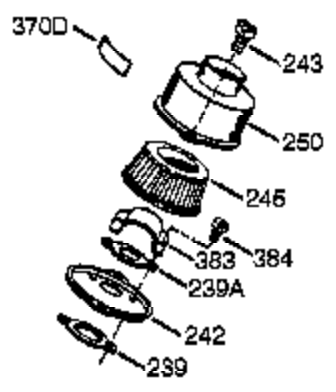

Ref #	Part Number	Qty	Description
239A	35815	1	Air Cleaner Gasket
275A	390333	1	Muffler (Incl. 274 & 277)
277A	650869	2	Screw, 1/4-20 x 2-3/4"
383	570434	1	Carburetor Baffle
384	650431	2	Screw, T-25, 10-32 x 5/8"
420	730227A	1	2-Cycle Oil (8 oz.)