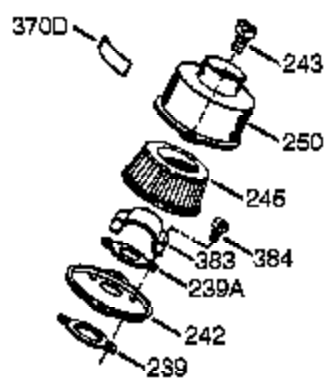

| Ref # | Part Number | Qty | Description |
|-------|-------------|-----|---------------------------|
| 239A | 35815 | 1 | Air Cleaner Gasket |
| 383 | 570434 | 1 | Carburetor Baffle |
| 384 | 650431 | 2 | Screw, T-25, 10-32 x 5/8" |
| 420 | 730227A | 1 | 2-Cycle Oil (8 oz.) |
