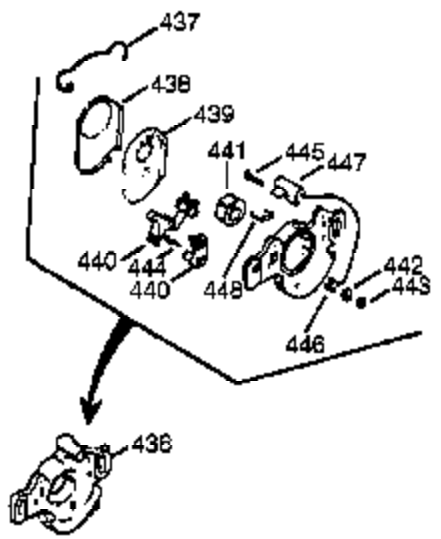

| Ref # | Part Number | Qty | Description |
|-------|-------------|-----|---------------------------|
| 239A | 35815 | 1 | Air Cleaner Gasket |
| 383 | 570434 | 1 | Carburetor Baffle |
| 384 | 650431 | 2 | Screw, T-25, 10-32 x 5/8" |
| 420 | 730227A | 1 | 2-Cycle Oil (8 oz.) |
