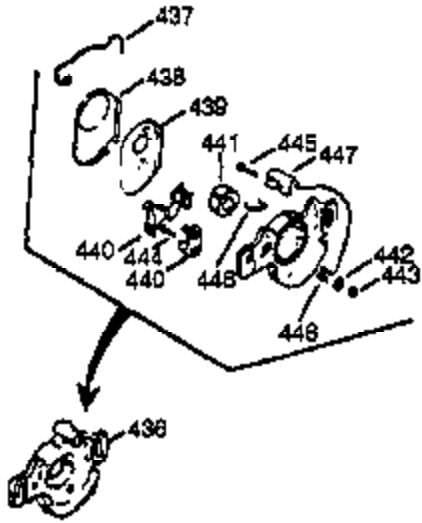

| Ref # | Part Number | Qty | Description  |
|-------|-------------|-----|--|
|       | 1 0         | 1   | Cylinder (Order S/B if replacement is needed)  |
| 16B   | 490291A     | 1   | Air Vane   |
| 19    | 570707      | 1   | Extension Spring   |
| 24    | 530110      | 1   | Ball Bearing   |
| 29A   | 530104A     | 1   | Cartridge Bearing  |
| 29    | 530150      | 1   | Needle Bearing & Liner Set (37 Needle s)   |
| 30    | 290602      | 1   | Crankshaft   |
| 33A   | 570644      | 1   | Cover Plate  |
| 34A   | 650579      | 4   | Screw, Torx T-25, 10-24 x 1/2"   |
| 41    | 310283A     | 1   | Piston & Pin Ass'y. (Incl. 43)   |
| 42    | 310289      | 2   | Ring Set   |
| 43    | 310167      | 2   | Piston Pin Retaining Ring  |
| 45    | 310235B     | 1   | Connecting Rod Ass'y. (Incl. 29, 29A, & 46)  |
| 46    | 650633      | 2   | Connecting Rod Bolt  |
| 69    | 510292A     | 1   | * Cylinder Cover Gasket  |
| 69A   | 510323A     | 1   | * Cover Plate Gasket   |
| 75    | 510319      | 2   | Oil Seal   |
| 77    | 530105      | 1   | Cartridge Bearing  |
| 89A   | 611032      | 1   | Adapter Sleeve   |
| 90    | 611066      | 1   | Flywheel   |
| 92    | 650815      | 1   | Belleville Washer  |
| 93    | 650390      | 1   | Flywheel Nut   |
| 100   | 34443B      | 1   | Solid State Ignition (Incl. 101)   |
| 101   | 610118      | 1   | Spark Plug Cover   |
| 103   | 651007      | 2   | Screw, Torx T-15, 10-24 x 15/16"   |
| 105A  | 650796      | 4   | Stud   |
| 119   | 510274A     | 1   | * Cylinder Head Gasket   |
| 120   | 250240B     | 1   | Cylinder Head  |
| 131   | 650477      | 5   | Screw, Torx T-30, 1/4-20 x 3/4"  |
| 135   | 611049      | 1   | Resistor Spark Plug (RCJ8Y)  |
| 163   | 650838      | 1   | Washer   |
| 169   | 510325A     | 1   | * Compression Release Cover Gasket   |
| 172A  | 570708      | 1   | Compression Release Cover  |
| 174   | 650579      | 1   | Screw, Torx T-25, 10-24 x 1/2"   |
| 177   | 650959      | 2   | Screw, 5/32 Allen, 1/4-20 x 1"   |
| 184   | 510326A     | 2   | * Carburetor Gasket  |
| 186   | 490322      | 1   | Governor Link  |
| 187   | 570438A     | 1   | Spacer   |
| 216   | 570645      | 1   | R.P.M. Adjusting Lever   |
| 239   | 35815       | 1   | Air Cleaner Gasket   |
| 257   | 650911      | 4   | Screw, Torx T-30, 1/4-20 x 5/8"  |
| 258   | 350422      | 1   | Blower Housing Base (Incl. 75)   |
| 260   | 350437      | 1   | Blower Housing   |
| 261   | 650737      | 4   | Screw, 1/4-20 x 1/2"   |
| 274   | 510346A     | 1   | * Exhaust Gasket   |
| 277   | 650869      | 2   | Screw, 1/4-20 x 2-3/4"   |
| 285   | 590551A     | 1   | Starter Cup  |
| 287   | 650926      | 3   | Screw, 8-32 x 21/64"   |
| 325   | 29443       | 1   | Wire Clip  |
| 330   | 611153      | 1   | Wire Harness   |
| 370K  | 36695       | 1   | Starter Decal  |
| 380   | 640086      | 1   | Carburetor (Incl. 184)   |
| 390   | 590743      | 1   | Rewind Starter   |
| 400   | 510324B     | 1   | * Gasket Set (Incl. items marked PK i n notes) Incl. (1) each of part #'s 510207A, 510274A, 510292A, 510323A, 510325A, 510326A, 510346A, and (2) of part # 510110A |