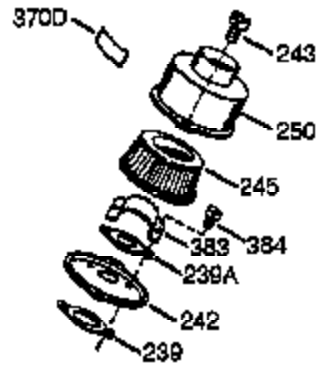

| Ref # | Part Number | Qty | Description  |
|-------|-------------|-----|--|
|       | 1 0         | 1   | Cylinder (Order S/B if replacement is needed)  |
| 16B   | 490291A     | 1   | Air Vane   |
| 19    | 570707      | 1   | Extension Spring   |
| 24    | 530110      | 1   | Ball Bearing   |
| 29A   | 530104A     | 1   | Cartridge Bearing  |
| 29    | 530150      | 1   | Needle Bearing & Liner Set (37 Needle s)   |
| 30    | 290602      | 1   | Crankshaft   |
| 33A   | 570644      | 1   | Cover Plate  |
| 34A   | 650579      | 4   | Screw, Torx T-25, 10-24 x 1/2"   |
| 41    | 310283A     | 1   | Piston & Pin Ass'y. (Incl. 43)   |
| 42    | 310289      | 2   | Ring Set   |
| 43    | 310167      | 2   | Piston Pin Retaining Ring  |
| 45    | 310235B     | 1   | Connecting Rod Ass'y. (Incl. 29, 29A, & 46)  |
| 46    | 650633      | 2   | Connecting Rod Bolt  |
| 69    | 510292A     | 1   | * Cylinder Cover Gasket  |
| 69A   | 510323A     | 1   | * Cover Plate Gasket   |
| 75    | 510319      | 2   | Oil Seal   |
| 77    | 530105      | 1   | Cartridge Bearing  |
| 89A   | 611032      | 1   | Adapter Sleeve   |
| 90    | 611066      | 1   | Flywheel   |
| 92    | 650815      | 1   | Belleville Washer  |
| 93    | 650390      | 1   | Flywheel Nut   |
| 100   | 34443B      | 1   | Solid State Ignition (Incl. 101)   |
| 101   | 610118      | 1   | Spark Plug Cover   |
| 103   | 651007      | 2   | Screw, Torx T-15, 10-24 x 15/16"   |
| 105A  | 650796      | 4   | Stud   |
| 119   | 510274A     | 1   | * Cylinder Head Gasket   |
| 120   | 250240B     | 1   | Cylinder Head  |
| 131   | 650477      | 5   | Screw, Torx T-30, 1/4-20 x 3/4"  |
| 135   | 611049      | 1   | Resistor Spark Plug (RCJ8Y)  |
| 163   | 650838      | 1   | Washer   |
| 169   | 510325A     | 1   | * Compression Release Cover Gasket   |
| 172A  | 570708      | 1   | Compression Release Cover  |
| 174   | 650579      | 1   | Screw, Torx T-25, 10-24 x 1/2"   |
| 177   | 650959      | 2   | Screw, 5/32 Allen, 1/4-20 x 1"   |
| 184   | 510326A     | 2   | * Carburetor Gasket  |
| 186   | 490322      | 1   | Governor Link  |
| 187   | 570438A     | 1   | Spacer   |
| 216   | 570645      | 1   | R.P.M. Adjusting Lever   |
| 239   | 35815       | 1   | Air Cleaner Gasket   |
| 257   | 650911      | 4   | Screw, Torx T-30, 1/4-20 x 5/8"  |
| 258   | 350422      | 1   | Blower Housing Base (Incl. 75)   |
| 260   | 350437      | 1   | Blower Housing   |
| 261   | 650737      | 4   | Screw, 1/4-20 x 1/2"   |
| 274   | 510346A     | 1   | * Exhaust Gasket   |
| 277   | 650869      | 2   | Screw, 1/4-20 x 2-3/4"   |
| 285   | 590551A     | 1   | Starter Cup  |
| 287   | 650926      | 3   | Screw, 8-32 x 21/64"   |
| 325   | 29443       | 1   | Wire Clip  |
| 330   | 611153      | 1   | Wire Harness   |
| 370K  | 36695       | 1   | Starter Decal  |
| 380   | 640086      | 1   | Carburetor (Incl. 184)   |
| 390   | 590743      | 1   | Rewind Starter   |
| 400   | 510324B     | 1   | * Gasket Set (Incl. items marked PK i n notes) Incl. (1) each of part #'s 510207A, 510274A, 510292A, 510323A, 510325A, 510326A, 510346A, and (2) of part # 510110A |