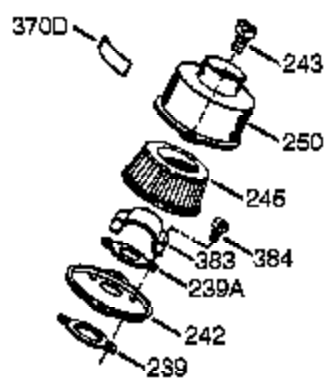

Ref #	Part Number	Qty	Description
900	0	1	Replacement Short Block 710569, order from 71-999

Ref #	Part Number	Qty	Description
239	35815	1	Air Cleaner Gasket
275	390330	1	Muffler (Incl. 274 & 277)
383	570434	1	Carburetor Baffle
384	650431	2	Screw, Torx T-25, 10-32 x 5/8"
900	0		Replacement Engine None
900	0	1	Replacement Short Block 710569, order from 71-999