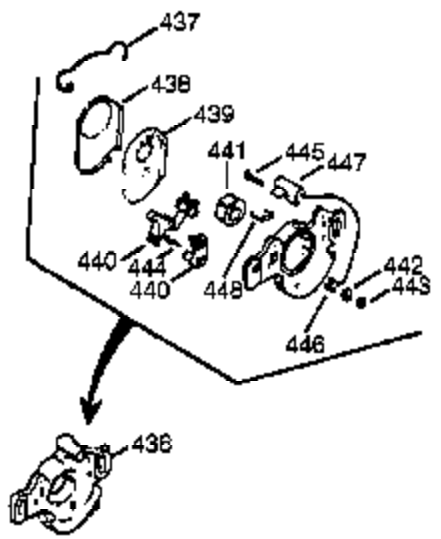

Ref #	Part Number	Qty	Description
900	0	1	Replacement Short Block 710569, order from 71-999

Ref #	Part Number	Qty	Description
239	35815	1	Air Cleaner Gasket
275	390330	1	Muffler (Incl. 274 & 277)
383	570434	1	Carburetor Baffle
384	650431	2	Screw, Torx T-25, 10-32 x 5/8"
900	0		Replacement Engine None
900	0	1	Replacement Short Block 710569, order from 71-999