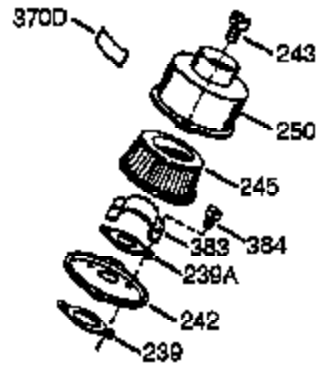

Ref #	Part Number	Qty	Description
	1 0	1	Cylinder (Order S/B if replacement is needed)
16B	490291A	1	Air Vane
19	570707	1	Extension Spring
24	530110	1	Ball Bearing
29A	530104A	1	Cartridge Bearing
29	530150	1	Needle Bearing & Liner Set (37 Needle s)
30	290602	1	Crankshaft
33A	570644	1	Cover Plate
34A	650579	4	Screw, Torx T-25, 10-24 x 1/2"
41	310283A	1	Piston & Pin Ass'y. (Incl. 43)
42	310289	2	Ring Set
43	310167	2	Piston Pin Retaining Ring
45	310235B	1	Connecting Rod Ass'y. (Incl. 29, 29A, & 46)
46	650633	2	Connecting Rod Bolt
69	510292A	1	* Cylinder Cover Gasket
69A	510323A	1	* Cover Plate Gasket
75	510319	2	Oil Seal
77	530105	1	Cartridge Bearing
89A	611032	1	Adapter Sleeve
90	611066	1	Flywheel
92	650815	1	Belleville Washer
93	650390	1	Flywheel Nut
100	34443B	1	Solid State Ignition (Incl. 101)
101	610118	1	Spark Plug Cover
103	651007	2	Screw, Torx T-15, 10-24 x 15/16"
105A	650796	4	Stud
119	510274A	1	* Cylinder Head Gasket
120	250240B	1	Cylinder Head
131	650477	5	Screw, Torx T-30, 1/4-20 x 3/4"
135	611049	1	Resistor Spark Plug (RCJ8Y)
163	650838	1	Washer
169	510325A	1	* Compression Release Cover Gasket
172A	570708	1	Compression Release Cover
174	650579	1	Screw, Torx T-25, 10-24 x 1/2"
177	650959	2	Screw, 5/32 Allen, 1/4-20 x 1"
184	510326A	2	* Carburetor Gasket
186	490322	1	Governor Link
187	570438A	1	Spacer
216	570645	1	R.P.M. Adjusting Lever
239	35815	1	Air Cleaner Gasket
257	650911	4	Screw, Torx T-30, 1/4-20 x 5/8"
258	350422	1	Blower Housing Base (Incl. 75)
260	350437	1	Blower Housing
261	650737	4	Screw, 1/4-20 x 1/2"
274	510207A	1	* Exhaust Gasket
277	650869	2	Screw, 1/4-20 x 2-3/4"
285	590551A	1	Starter Cup
287	650926	3	Screw, 8-32 x 21/64"
325	29443	1	Wire Clip
330	611131A	1	Wire Harness
370K	36695	1	Starter Decal
380	640086	1	Carburetor (Incl. 184)
390	590743	1	Rewind Starter
400	510324B	1	* Gasket Set (Incl. items marked PK i n notes) Incl. (1) each of part #'s 510207A, 510274A, 510292A, 510323A, 510325A, 510326A, 510346A, and (2) of part # 510110A