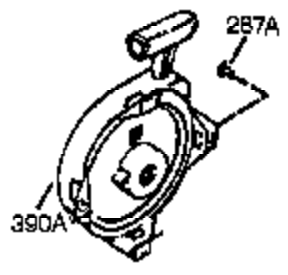

Ref #	Part Number	Qty	Description
	1 0	1	Cylinder (Order S/B if replacement is needed)
16B	490291A	1	Air Vane
19	570707	1	Extension Spring
24	530110	1	Ball Bearing
29A	530104A	1	Cartridge Bearing
29	530150	1	Needle Bearing & Liner Set (37 Needle s)
30	290602	1	Crankshaft
33A	570644	1	Cover Plate
34A	650579	4	Screw, Torx T-25, 10-24 x 1/2"
41	310283A	1	Piston & Pin Ass'y. (Incl. 43)
42	310289	2	Ring Set
43	310167	2	Piston Pin Retaining Ring
45	310235B	1	Connecting Rod Ass'y. (Incl. 29, 29A, & 46)
46	650633	2	Connecting Rod Bolt
69	510292A	1	* Cylinder Cover Gasket
69A	510323A	1	* Cover Plate Gasket
75	510319	2	Oil Seal
77	530105	1	Cartridge Bearing
89A	611032	1	Adapter Sleeve
90	611066	1	Flywheel
92	650815	1	Belleville Washer
93	650390	1	Flywheel Nut
100	34443B	1	Solid State Ignition (Incl. 101)
101	610118	1	Spark Plug Cover
103	651007	2	Screw, Torx T-15, 10-24 x 15/16"
105A	650796	4	Stud
119	510274A	1	* Cylinder Head Gasket
120	250240B	1	Cylinder Head
131	650477	5	Screw, Torx T-30, 1/4-20 x 3/4"
135	611049	1	Resistor Spark Plug (RCJ8Y)
163	650838	1	Washer
169	510325A	1	* Compression Release Cover Gasket
172A	570708	1	Compression Release Cover
174	650579	1	Screw, Torx T-25, 10-24 x 1/2"
177	650959	2	Screw, 1/4-20 x 1"
184	510326A	2	* Carburetor Gasket
186	490322	1	Governor Link
187	570438A	1	Spacer
216	570645	1	R.P.M. Adjusting Lever
257	650911	4	Screw, Torx T-30, 1/4-20 x 5/8"
258	350422	1	Blower Housing Base (Incl. 75)
260	350437	1	Blower Housing
261	650737	4	Screw, 1/4-20 x 1/2"
274	510207A	1	* Exhaust Gasket
285	590551A	1	Starter Cup
287	650926	3	Screw, 8-32 x 21/64"
325	29443	1	Wire Clip
330	611131A	1	Wire Harness
370K	36695	1	Starter Decal
380	640086A	1	Carburetor (Incl. 184)
390	590743	1	Rewind Starter
400	510324B	1	* Gasket Set (Incl. items marked PK i n notes)