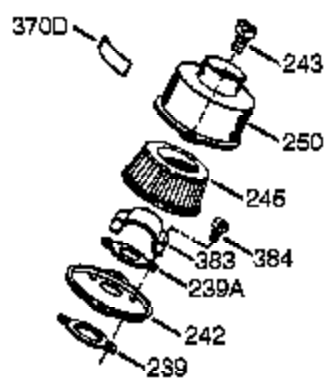

Ref #	Part Number	Qty	Description
	1 0	1	Cylinder (Order S/B if replacement is needed)
16B	490291A	1	Air Vane
19	570707	1	Extension Spring
24	530110	1	Ball Bearing
29A	530104A	1	Cartridge Bearing
29	530150	1	Needle Bearing & Liner Set (37 Needle s)
30	290602	1	Crankshaft
33A	570644	1	Cover Plate
34A	650579	4	Screw, Torx T-25, 10-24 x 1/2"
41	310283A	1	Piston & Pin Ass'y. (Incl. 43)
42	310289	2	Ring Set
43	310167	2	Piston Pin Retaining Ring
45	310235B	1	Connecting Rod Ass'y. (Incl. 29, 29A, & 46)
46	650633	2	Connecting Rod Bolt
69	510292A	1	* Cylinder Cover Gasket
69A	510323A	1	* Cover Plate Gasket
75	510319	2	Oil Seal
77	530105	1	Cartridge Bearing
89A	611032	1	Adapter Sleeve
90	611066	1	Flywheel
92	650815	1	Belleville Washer
93	650390	1	Flywheel Nut
100	34443B	1	Solid State Ignition (Incl. 101)
101	610118	1	Spark Plug Cover
103	651007	2	Screw, Torx T-15, 10-24 x 15/16"
105A	650796	4	Stud
119	510274A	1	* Cylinder Head Gasket
120	250240B	1	Cylinder Head
131	650477	5	Screw, Torx T-30, 1/4-20 x 3/4"
135	611049	1	Resistor Spark Plug (RCJ8Y)
163	650838	1	Washer
169	510325A	1	* Compression Release Cover Gasket
172A	570708	1	Compression Release Cover
174	650579	1	Screw, Torx T-25, 10-24 x 1/2"
177	650959	2	Screw, 1/4-20 x 1"
184	510326A	2	* Carburetor Gasket
186	490322	1	Governor Link
187	570438A	1	Spacer
216	570645	1	R.P.M. Adjusting Lever
257	650911	4	Screw, Torx T-30, 1/4-20 x 5/8"
258	350422	1	Blower Housing Base (Incl. 75)
260	350437	1	Blower Housing
261	650737	4	Screw, 1/4-20 x 1/2"
274	510207A	1	* Exhaust Gasket
285	590551A	1	Starter Cup
287	650926	3	Screw, 8-32 x 21/64"
325	29443	1	Wire Clip
330	611131A	1	Wire Harness
370K	36695	1	Starter Decal
380	640086A	1	Carburetor (Incl. 184)
390	590743	1	Rewind Starter
400	510324B	1	* Gasket Set (Incl. items marked PK i n notes)