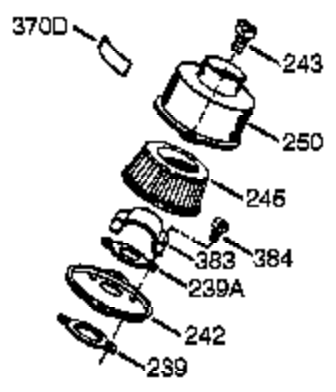

Ref #	Part Number	Qty	Description
	1 0	1	Cylinder (Order S/B if replacement is needed)
16B	490291A	1	Air Vane
19	570707	1	Extension Spring
24	530110	1	Ball Bearing
29A	530104A	1	Cartridge Bearing
29	530150	1	Needle Bearing & Liner Set (37 Needle s)
30	290602	1	Crankshaft
33A	570644	1	Cover Plate
34A	650579	4	Screw, T-25, 10-24 x 1/2"
41	310283A	1	Piston & Pin Ass'y. (Incl. 43)
42	310289	2	Ring Set
43	310167	2	Piston Pin Retaining Ring
45	310235B	1	Connecting Rod Ass'y. (Incl. 29, 29A, & 46)
46	650633	2	Connecting Rod Bolt
69A	510323A	1	* Cover Plate Gasket
69	510292A	1	* Cylinder Cover Gasket
75	510319	2	Oil Seal
77	530105	1	Cartridge Bearing
89A	611032	1	Adapter Sleeve
90	611066	1	Flywheel
92	650815	1	Belleville Washer
93	650390	1	Flywheel Nut
100	34443C	1	Solid State Ignition (Incl. 101)
101	610118	1	Spark Plug Cover
103	651007	2	Screw, T-15, 10-24 x 15/16"
105A	650796	4	Stud
119	510274A	1	* Cylinder Head Gasket
120	250240B	1	Cylinder Head
131	650477	5	Screw, T-30, 1/4-20 x 3/4"
135	611049	1	Resistor Spark Plug (RCJ8Y)
163	650838	1	Washer
169	510325A	1	* Compression Release Cover Gasket
172A	570708	1	Compression Release Cover
174	650579	1	Screw, T-25, 10-24 x 1/2"
177A	650959	2	Screw, 5/32, 1/4-20 x 1"
184	510326A	2	* Carburetor Gasket
186	490322	1	Governor Link
187	570438A	1	Spacer
216	570645	1	R.P.M. Adjusting Lever
257	650911	4	Screw, T-30, 1/4-20 x 5/8"
258	350422	1	Blower Housing Base (Incl. 75)
260	350437	1	Blower Housing
261	650737	4	Screw, 1/4-20 x 1/2"
274	510207A	1	* Exhaust Gasket
277	650869	2	Screw, 1/4-20 x 2-3/4"
285	590551A	1	Starter Cup
287	650926	3	Screw, 8-32 x 21/64"
325	29443	1	Wire Clip
330	611131A	1	Wire Harness
370K	36695	1	Starter Decal
380	640086A	1	Carburetor (Incl. 184)
390	590743	1	Rewind Starter (Note: this engine could have been built with the 590712 starter)
400	510324B	1	Gasket Set (Incl. items marked PK in notes)