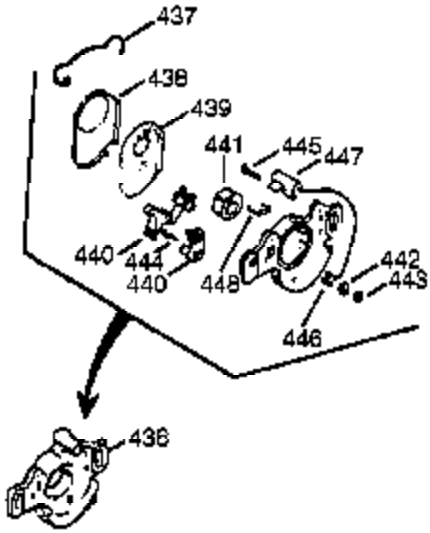

Ref #	Part Number	Qty	Description
239	35815	1	Air Cleaner Gasket
275	390330	1	Muffler (Incl. 274 & 277)
383	570434	1	Carburetor Baffle
384	650431	2	Screw, Torx T-25, 10-32 x 5/8"
420	730227A	1	2-Cycle oil (8 oz.)