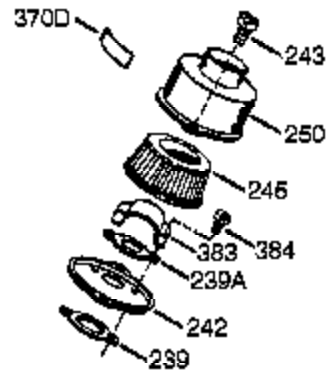

Ref #	Part Number	Qty	Description
239	35815	1	Air Cleaner Gasket
275	390330	1	Muffler (Incl. 274 & 277)
383	570434	1	Carburetor Baffle
384	650431	2	Screw, Torx T-25, 10-32 x 5/8"
420	730227A	1	2-Cycle oil (8 oz.)