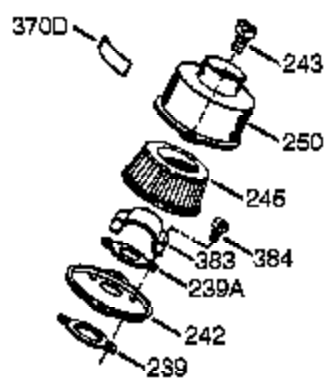

Ref #	Part Number	Qty	Description
239A	35815	1	Air Cleaner Gasket
275C	390330	1	Muffler (Incl. 274 & 277)
277A	650869	2	Screw, 1/4-20 x 2-3/4"
383	570434	1	Carburetor Baffle
384	650431	2	Screw, T-25, 10-32 x 5/8"
420	730227A	1	2-Cycle oil (8 oz.)