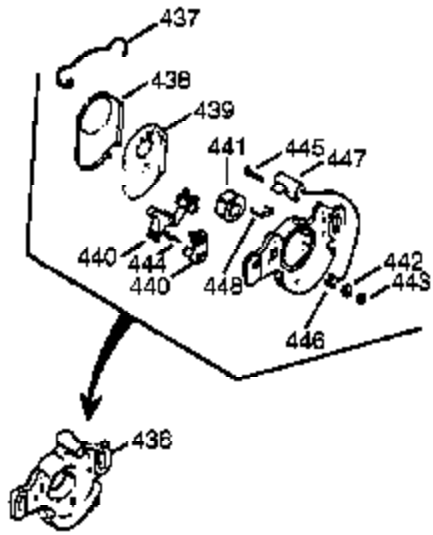

Ref #	Part Number	Qty	Description
900	0		Replacement Engine None
900	0	1	Replacement Short Block 710569

Ref #	Part Number	Qty	Description
239	35815	1	Air Cleaner Gasket
275	390330	1	Muffler (Incl. 274 & 277)
383	570434	1	Carburetor Baffle
384	650431	2	Screw, T-25, 10-32 x 5/8"
900	0		Replacement Engine None
900	0	1	Replacement Short Block 710569