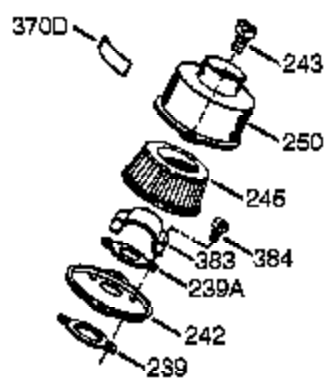

Ref #	Part Number	Qty	Description
239A	35815	1	Air Cleaner Gasket
275C	390330	1	Muffler (Incl. 274 & 277)
277A	650869	2	Screw, 1/4-20 x 2-3/4"
383	570434	1	Carburetor Baffle
384	650431	2	Screw, T-25, 10-32 x 5/8"
420	730227A	1	2-Cycle Oil (8 oz.)