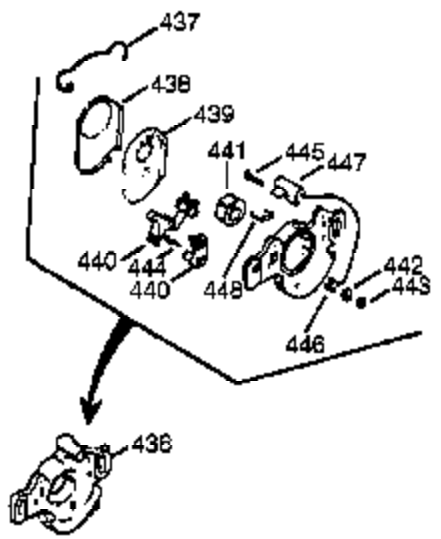

Ref #	Part Number	Qty	Description
239A	35815	1	Air Cleaner Gasket
275C	390330	1	Muffler (Incl. 274 & 277)
277A	650869	2	Screw, 1/4-20 x 2-3/4"
383	570434	1	Carburetor Baffle
384	650431	2	Screw, T-25, 10-32 x 5/8"
420	730227A	1	2-Cycle Oil (8 oz.)