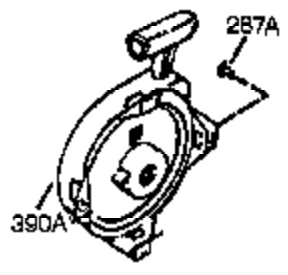

Ref #	Part Number	Qty	Description
239A	35815	1	Air Cleaner Gasket
275	390330	1	Muffler (Incl. 274 & 277)
277A	650869	2	Screw, 1/4-20 x 2-3/4"
383	570434	1	Carburetor Baffle
384	650431	2	Screw, T-25, 10-32 x 5/8"
420	730227A	1	2-Cycle Oil (8 oz.)