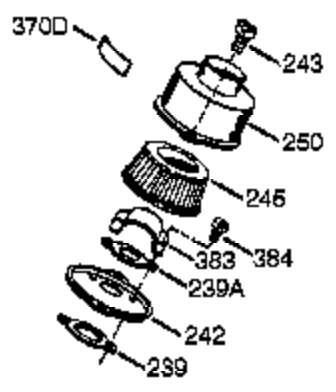

Ref #	Part Number	Qty	Description
239A	35815	1	Air Cleaner Gasket
275	390330	1	Muffler (Incl. 274 & 277)
277A	650869	2	Screw, 1/4-20 x 2-3/4"
383	570434	1	Carburetor Baffle
384	650431	2	Screw, T-25, 10-32 x 5/8"
420	730227A	1	2-Cycle Oil (8 oz.)