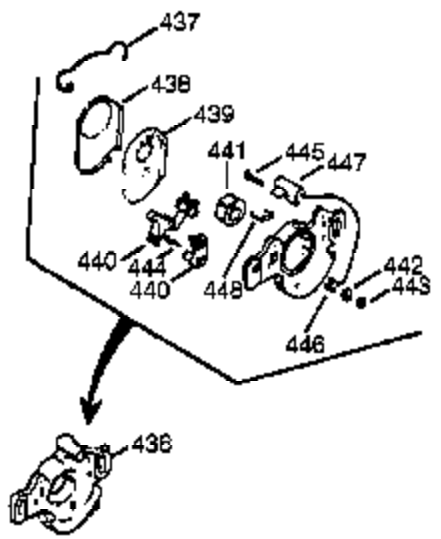

Ref #	Part Number	Qty	Description
239A	35815	1	Air Cleaner Gasket
275	390330	1	Muffler (Incl. 274 & 277)
277A	650869	2	Screw, 1/4-20 x 2-3/4"
383	570434	1	Carburetor Baffle
384	650431	2	Screw, T-25, 10-32 x 5/8"
420	730227A	1	2-Cycle Oil (8 oz.)