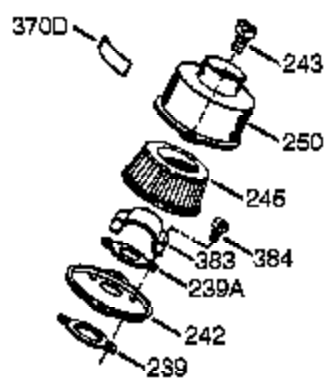

Ref #	Part Number	Qty	Description
	1 0	1	Cylinder (Order S/B if replacement is needed)
16B	490291A	1	Air Vane
19	570707	1	Extension Spring
24	530110	1	Ball Bearing
29	530150	1	Needle Bearing & Liner Set (37 Needle s)
29A	530104A	1	Cartridge Bearing
30	290680	1	Crankshaft
33A	570644	1	Cover Plate
34A	650579	4	Screw, T-25, 10-24 x 1/2"
41	310283A	1	Piston & Pin Assembly (Incl. 43)
42	310289	2	Ring Set
43	310167	2	Piston Pin Retaining Ring
45	310235B	1	Connecting Rod Ass'y. (Incl. 29, 29A, & 46)
46	650633	4	Connecting Rod Bolt
69	510292A	1	* Cylinder Cover Gasket
69A	510323A	1	* Cover Plate Gasket
75	510319	2	Oil Seal
77	530105	1	Cartridge Bearing
89A	611032	1	Adapter Sleeve
90	611066	1	Flywheel
92	650815	1	Belleville Washer
93	650390	1	Flywheel Nut
100	34443B	1	Solid State Ignition (Incl. 101)
101	610118	1	Spark Plug Cover
103	651007	2	Screw, T-15, 10-24 x 15/16"
119	510274A	1	* Cylinder Head Gasket
120	250240B	1	Cylinder Head
131	650477	5	Screw, T-30, 1/4-20 x 3/4"
135	611049	1	Resistor Spark Plug (RCJ8Y)
163	650838	1	Washer
169	510325A	1	* Compression Release Cover Gasket
172A	570708	1	Compression Release Cover
174	650579	1	Screw, T-25, 10-24 x 1/2"
177	650959	2	Screw, 5/32, 1/4-20 x 1"
184	510326A	2	* Carburetor Gasket
186	490322	1	Governor Link
187	570438A	1	Spacer
216	570645	1	R.P.M. Adjusting Lever
239	35815	1	Air Cleaner Gasket
257	650911	4	Screw, T-30, 1/4-20 x 5/8"
258	350422	1	Blower Housing Base (Incl. 75)
260	350437	1	Blower Housing
261	650737	4	Screw, 1/4-20 x 1/2"
274	510207A	1	* Exhaust Gasket
277	650869	2	Screw, 1/4-20 x 2-3/4"
285	590551A	1	Starter Cup
287	650926	3	Screw, 8-32 x 21/64"
325	29443	1	Wire Clip
330	611255	1	Wire Harness
361	650909	2	Screw, T-30, 1/4-20 x 7/8" (Optional)
362	32450B	1	Extension Coard (Optional)
380	640090	1	Carburetor (Incl. 184)
390	590743	1	Rewind Starter
395	590556	1	Electric Starter (Optional)
400	510324B	1	* Gasket Set (Incl. items marked PK i n notes)
900	0		Replacement Engine None
900	710569	1	Replacement Short Block, Order from 7 1-999