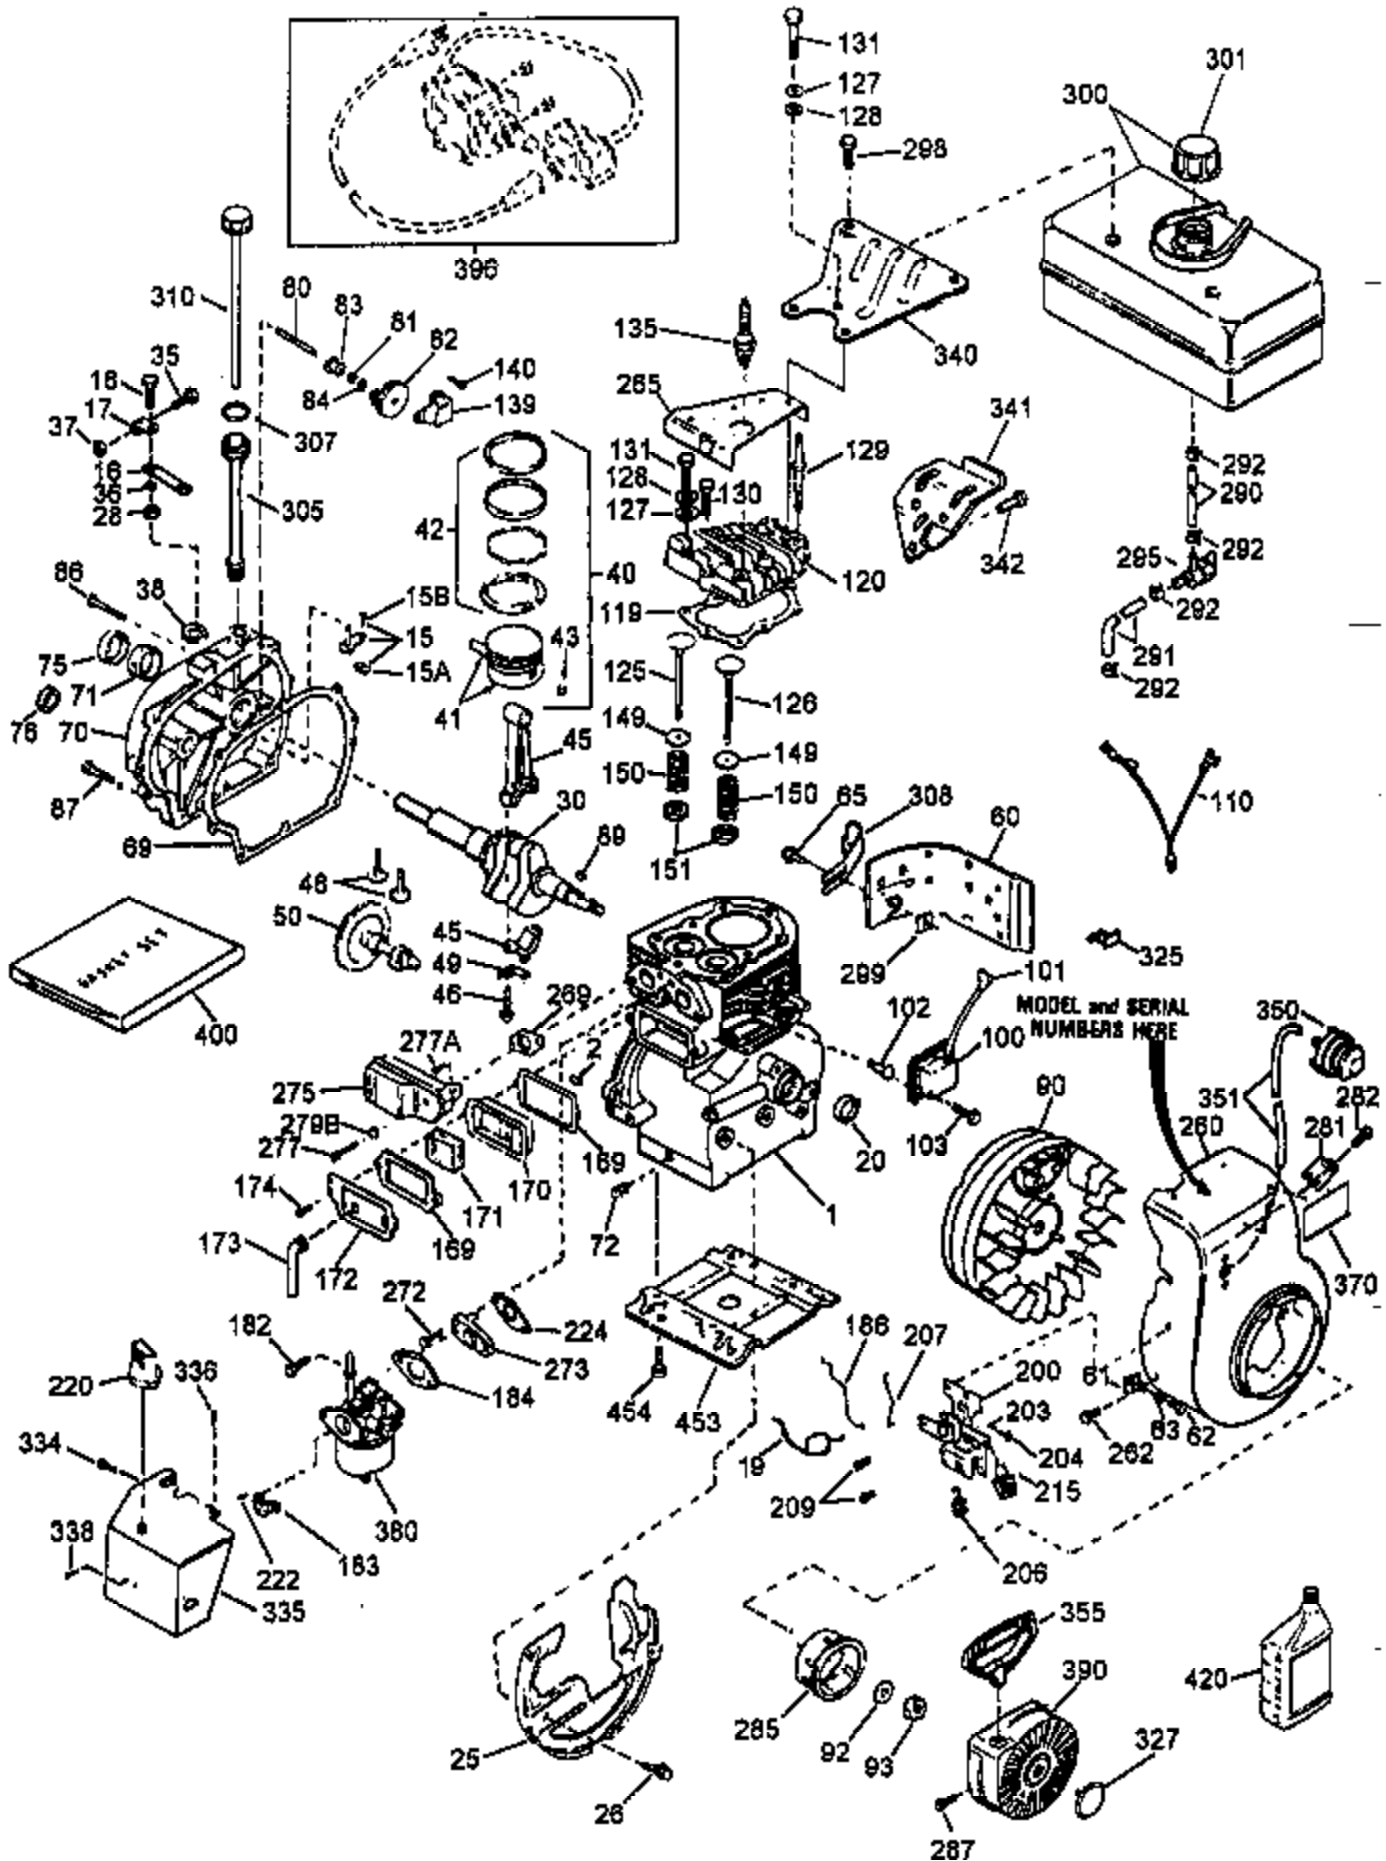

VIEW 1 of 2 ... this illustration may not depict actual equipment and is for reference only!

Ref #	Part Number	Qty	Description
1	32586C	1	Cylinder (Incl. 2 & 20)
2	27652	2	Dowel Pin
15A	30700	1	Governor Yoke
15B	650494	1	Screw, 6-40 x 5/16"
15	30699C	1	Governor Rod (Incl. 15A & 15B)
16	33454	1	Governor Lever
17	29916	1	Governor Lever Clamp
18	650548	1	Screw, 8-32 x 5/16"
19	34663	1	Speed Control Spring
20	32630	1	Oil Seal
25	35326	1	Blower Housing Baffle
26	650561	2	Screw, 1/4-20 x 5/8"
28	30322	1	Lock Nut, 8-32
30	35272	1	Crankshaft
35	29826	1	Screw, 10-32 x 3/4"
36	29918	1	Lock Washer
37	29216	1	Lock Nut, 10-32
38	29642	1	Retaining Ring
40	34517	1	Piston, Pin & Ring Set (Std.)
40	34518	1	Piston, Pin & Ring Set (.010" OS)
40	34519	1	Piston, Pin & Ring Set (.020" OS)
41	32592B	1	Piston & Pin Ass'y. (Std.) (Incl. 43)
41	32593B	1	Piston & Pin Ass'y. (.010" OS) (Incl. 43)
41	32594B	1	Piston & Pin Ass'y. (.020" OS) (Incl. 43)
42	32595	1	Ring Set (Std.)
42	32596	1	Ring Set (.010" OS)
42	32597	1	Ring Set (.020" OS)
43	27888	2	Piston Pin Retaining Ring
45	32591C	1	Connecting Rod Ass'y. (Incl. 46 & 49)
46	650662C	2	Connecting Rod Bolt
48	34034	2	Valve Lifter
49	34242	1	Oil Dipper
50	32115	1	Camshaft (MCR)
60	30622A	1	Blower Housing Extension
61	34126	1	Grommet Mounting Bracket
62	650760	1	Screw, 8-32 x 3/8"
63	28545	1	Grommet
65	650128	1	Screw, 10-24 x 1/2"
69	30684	1	* Cylinder Cover Gasket
70	31303C	1	Cylinder Cover (Incl. 71, 75 & 80)
71	31546	1	Crankshaft Bushing
72	27642	1	Oil Drain Plug
75	28427	1	Oil Seal
80	31845	1	Governor Shaft
81	30590A	1	Washer
82	30591	1	Governor Gear Ass'y.
83	30588A	1	Governor Spool
84	29193	1	Retaining Ring
86	650488	7	Screw, 1/4-20 x 1-1/4"
87	650493	1	Screw, 1/4-20 x 1-3/4"
89	32589	1	Flywheel Key
90	611085	1	Flywheel
92	650815	1	Belleville Washer
93	650871	1	Flywheel Nut
100	34443A	1	Solid State Ignition
101	610118	1	Spark Plug Cover
102	650872	2	Solid State Mounting Stud
103	650814	2	Screw, Torx T-15, 10-24 x 1"