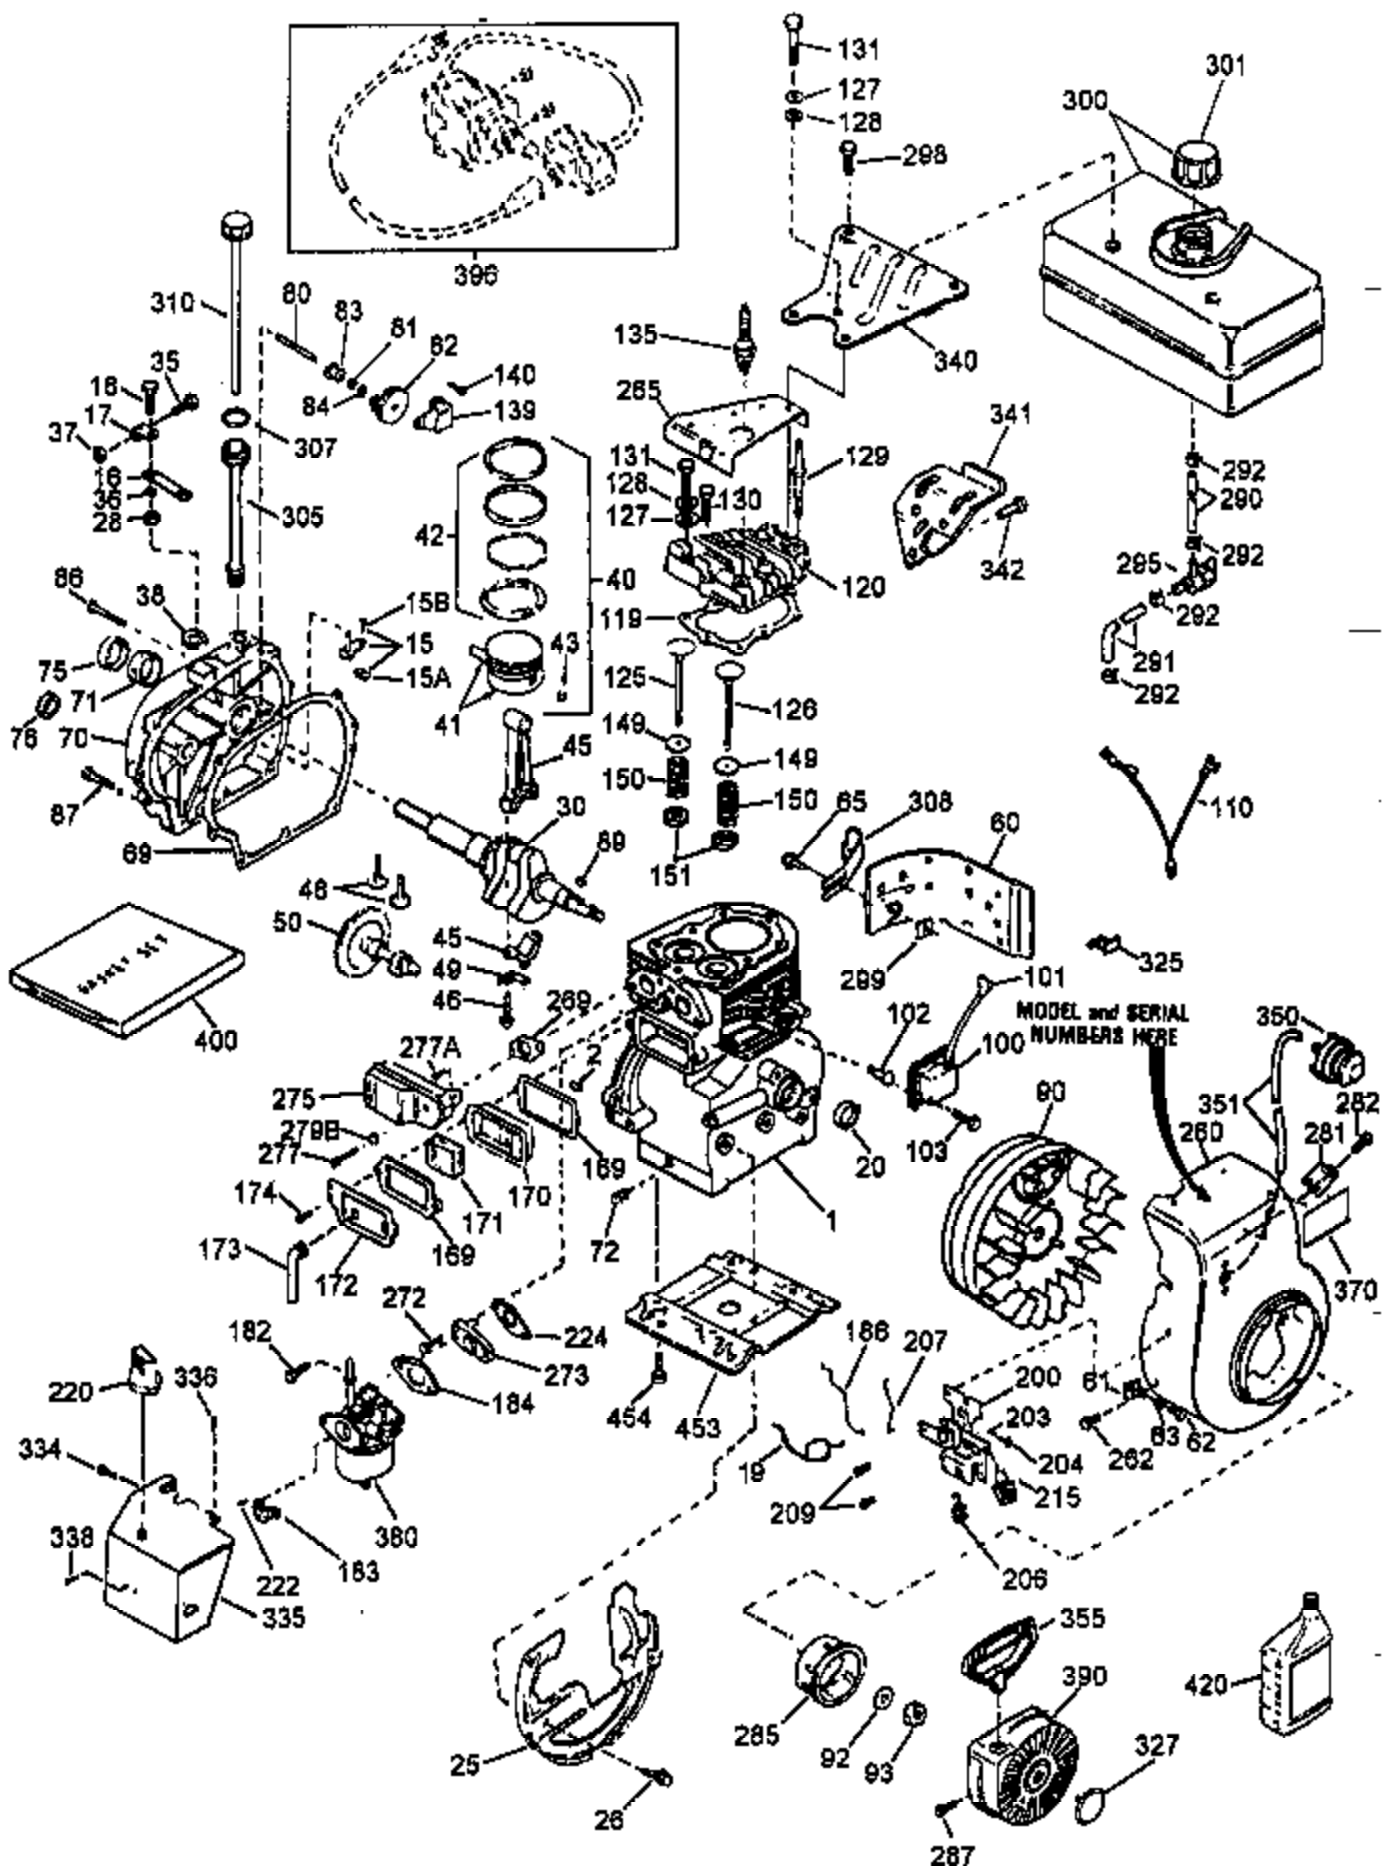

VIEW 1 of 2 ... this illustration may not depict actual equipment and is for reference only!

Ref #	Part Number	Qty	Description
	1 32586C	1	Cylinder (Incl. 2 & 20)
	2 27652	2	Dowel Pin
15B	650494	1	Screw, 6-40 x 5/16"
15	30699C	1	Governor Rod (Incl. 15A & 15B)
15A	30700	1	Governor Yoke
16	33454	1	Governor Lever
17	29916	1	Governor Lever Clamp
18	650548	1	Screw, 8-32 x 5/16"
19	34663	1	Speed Control Spring
20	32630	1	Oil Seal
25	36460	1	Blower Housing Baffle
26	650561	2	Screw, 1/4-20 x 5/8"
28	30322	1	Lock Nut, 8-32
30	35272	1	Crankshaft
35	29826	1	Screw, 10-32 x 3/4"
36	29918	1	Lock Washer
37	29216	1	Lock Nut, 10-32
38	29642	1	Retaining Ring
40	34517	1	Piston, Pin & Ring Set (Std.)
40	34518	1	Piston, Pin & Ring Set (.010" OS)
40	34519	1	Piston, Pin & Ring Set (.020" OS)
41	32592B	1	Piston & Pin Ass'y (Std.) (Incl. 43)
41	32593B	1	Piston & Pin Ass'y (.010" OS) (Incl. 43)
41	32594B	1	Piston & Pin Ass'y (.020" OS) (Incl. 43)
42	32595	1	Ring Set (Std.)
42	32596	1	Ring Set (.010" OS)
42	32597	1	Ring Set (.020" OS)
43	27888	2	Piston Pin Retaining Ring
45	32591C	1	Connecting Rod Ass'y (Incl. 46 & 49)
46	650662C	2	Connecting Rod Bolt
48	34034	2	Valve Lifter
49	34242	1	Oil Dipper
50	33931	1	Camshaft (MCR)
60	30622A	1	Blower Housing Extension
61	34126	1	Grommet Mounting Bracket
62	650760	1	Screw, 8-32 x 3/8"
63	28545	1	Grommet
65	650128	1	Screw, 10-24 x 1/2"
69	30684	1	* Cylinder Cover Gasket
70	31720A	1	Cylinder Cover (Incl. 71, 75 & 80)
71	31546	1	Crankshaft Bushing
72	27642	2	Oil Drain Plug
75	28427	1	Oil Seal
76	28926	1	Camshaft Seal
80	31845	1	Governor Shaft
81	30590A	1	Washer
82	30591	1	Governor Gear Ass'y
83	30588A	1	Governor Spool
84	29193	1	Retaining Ring
86	650488	7	Screw, 1/4-20 x 1-1/4"
87	650493	1	Screw, 1/4-20 x 1-3/4"
89	32589	1	Flywheel Key
90	611085	1	Flywheel
92	650815	1	Belleville Washer
93	8116	1	Flywheel Nut
100	34443A	1	Solid State Ignition
101	610118	1	Spark Plug Cover
102	650872	2	Solid State Mounting Stud