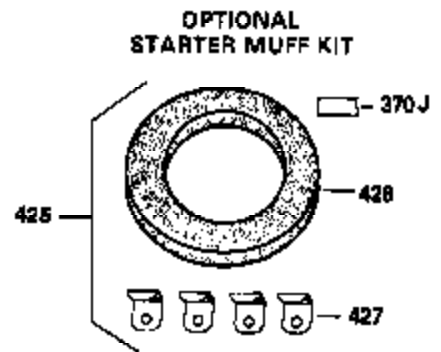

OPTIONAL 110-120
VOLT STARTER
MOTOR KIT

OPTIONAL SPARK ARREST
MUFFLER

Ref #	Part Number	Qty	Description
49	34242	1	Oil Dipper
61	34126	1	Grommet Mounting Bracket
62	650760	1	Screw, 8-32 x 3/8"
63	28545	1	Grommet
110	35253	1	Ground Wire
110A	35305	1	Ground Wire
172	28425	1	Valve Cover
183	32398	1	Choke Bracket
220	35439	1	Control Knob
222	28820	2	Screw, 10-32 x 1/2"
262	29747B	2	Screw, Torx T-40, 5/16-24 x 21/32"
269	35865	1	* Exhaust Manifold Gasket
275	32401	1	Muffler
277	650694A	1	Screw, 5/16-18 x 2"
279B	26073	1	Washer
291	30962	1	Fuel Line
295	35857	1	Fuel Shut-Off Valve
328	35062	2	Ignition Key
329	610973	1	Terminal
334	650257	2	Screw, 8-32 x 5/16"
335	35060	1	Carburetor Cover
336	650765	1	Screw, 10-32 x 1/2"
338	650760	1	Screw, 8-32 x 3/8"
361	650990	4	Screw, Torx T-30, 1/4-20 x 15/32"
370	36261	1	Instruction Decal
370B	34418	1	Warning Decal
370K	36695	1	Starter Decal
370D	34414	1	Heat Warning Decal
370E	36534	1	Lubrication Decal
395	35763A	1	Electric Starter Motor (12 Volt)

**ADD-ON ALTERNATOR
 AC LIGHTING OR DC CHARGING**

**OPTIONAL
 STARTER MUFF KIT**
 730571
 Can be used on H50-60 with
 stamped steel starter.

SOLID STATE

Ref #	Part Number	Qty	Description
49	34242	1	Oil Dipper
90	611087	1	Flywheel
100	34443A	1	Solid State Ignition
101	610118	1	Spark Plug Cover
102	650872	2	Solid State Mounting Stud
103	651007	2	Screw, Torx T-15, 10-24 x 15/16"
110A	35305	1	Ground Wire
172	28425	1	Valve Cover
173	35350	1	Breather Tube
183	32398	1	Choke Bracket
222	28820	2	Screw, 10-32 x 1/2"
269	35865	1	* Exhaust Manifold Gasket
279B	26073	1	Washer
291	30962	1	Fuel Line
313	35189	1	Spacer
314	650873	1	Screw, 1/4-20 x 3/4"
315	611111	1	Alternator Coil (18 Watt)(Incl. 323)
323	611118	1	Terminal
334	650257	2	Screw, 8-32 x 5/16"
370K	36695	1	Starter Decal