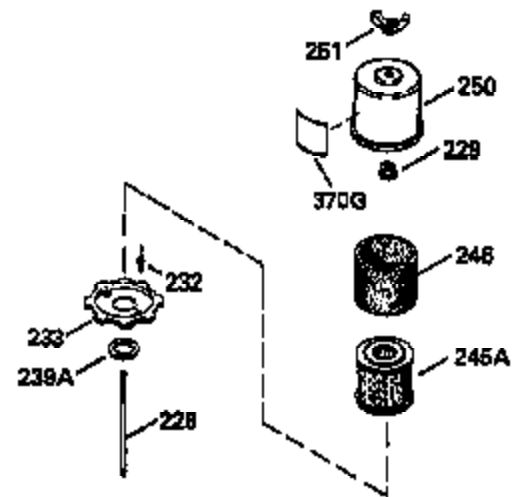

STARTER MUFF KIT