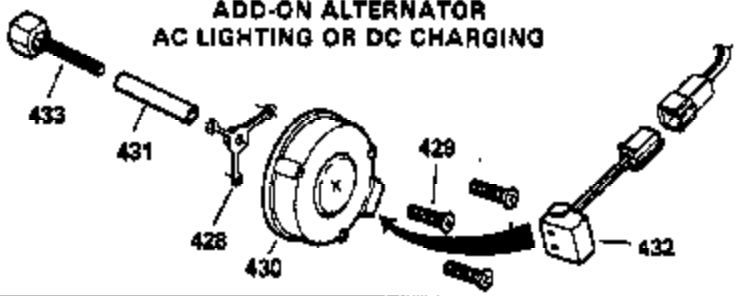

**ADD-ON ALTERNATOR
AC LIGHTING OR DC CHARGING**