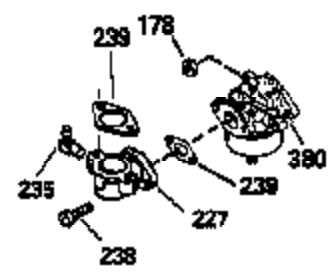

DEBRIS SCREEN KIT