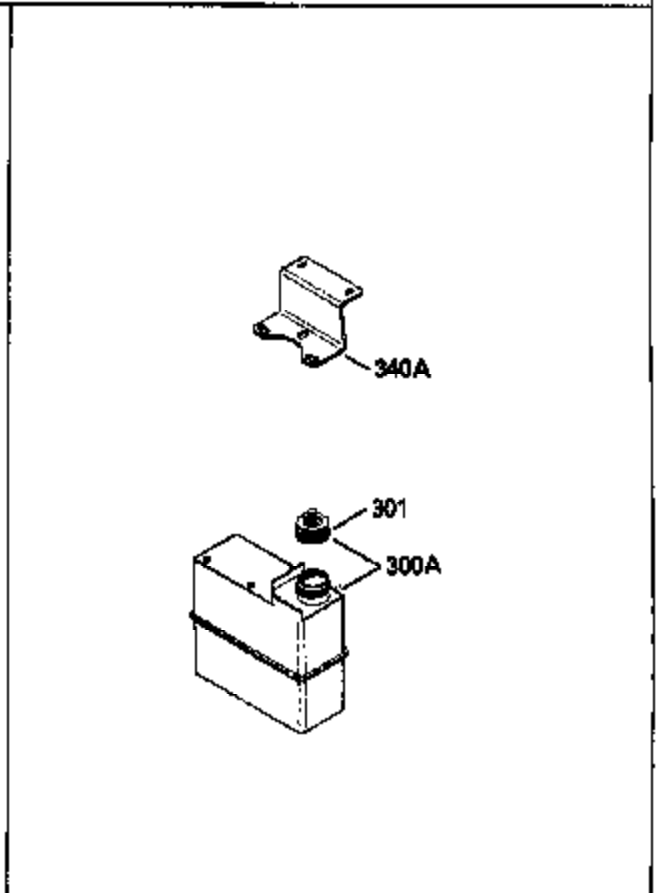

Ref #	Part Number	Qty	Description
400	36442	1	* Gasket Set (Incl. items marked PK i n notes) Incl. part #'s 26756 (1), 27234A (2), 27272A (1), 27677A (1), 29673 (1), 36440 (1), 32649A (1), 33670A (1)
420	730226	1	SAE 5W30 4-Cycle Engine Oil (Quart)