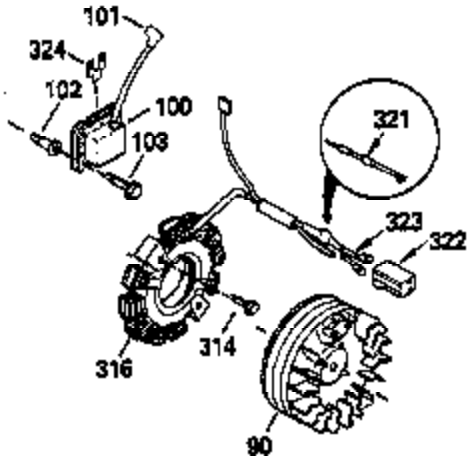

**ADD-ON ALTERNATOR
AC LIGHTING OR DC CHARGING**

STARTER MUFF KIT

DEBRIS SCREEN KIT