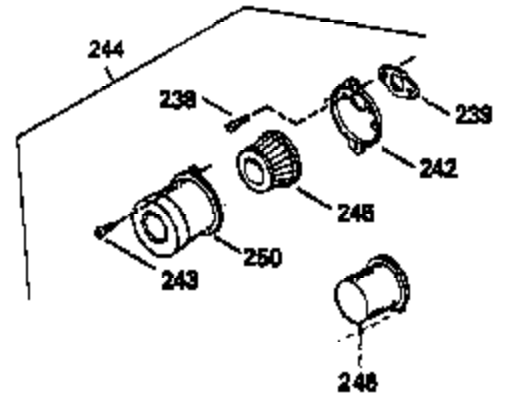

**ADD-ON ALTERNATOR
AC LIGHTING OR DC CHARGING**