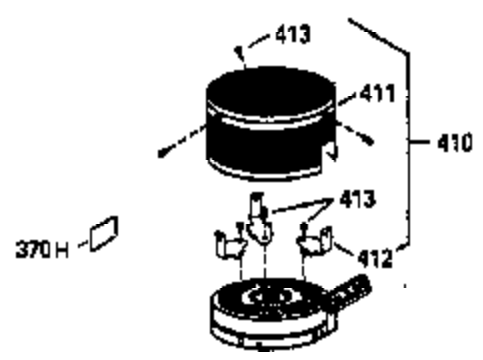

DEBRIS SCREEN KIT