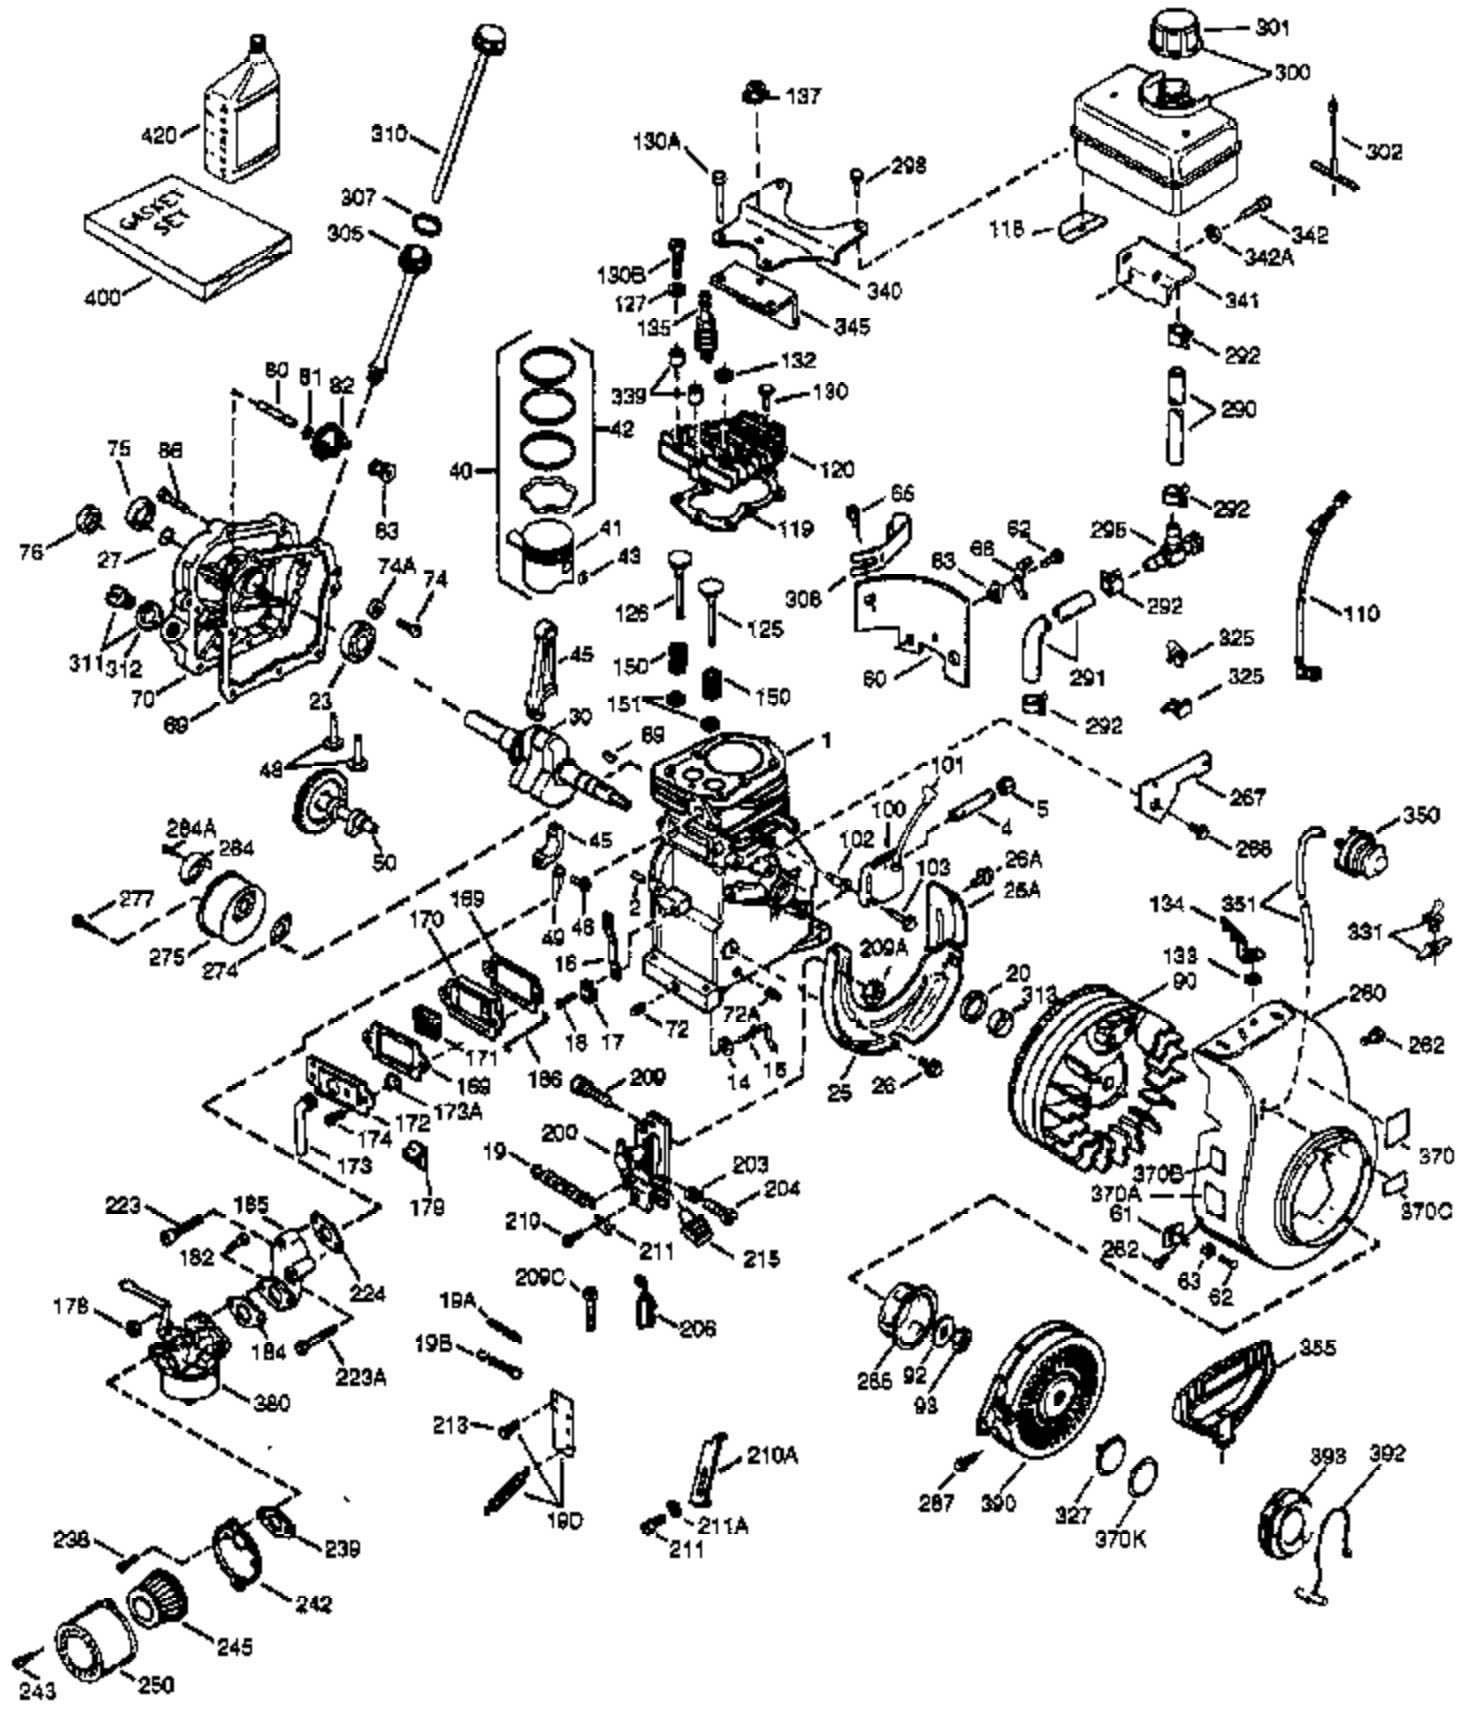

ILLUSTRATION SHOWS TYPICAL PARTS ONLY. ORDER BY PART NUMBER. PARTS NOT LISTED ARE SUPPLIED BY OEM.

VIEW 1 OF 2

Ref #	Part Number	Qty	Description
	1 36560	1	Cylinder (Incl. 2,20,72 & 125)
	2 26727	2	Dowel Pin
	14 28277	1	Washer
	15 31334	1	Governor Rod
	16 31510	1	Governor Lever
	17 31335	1	Governor Lever Clamp
	18 650548	1	Screw, 8-32 x 5/16"
	19 31426	1	Extension Spring
	20 32600	1	Oil Seal
	25 36552	1	Blower Housing Baffle (Incl. 262)
	25A 35883	1	Baffle Extension
	26A 650926	1	Screw, 8-32 x 21/64"
	26 650802	2	Screw, 1/4-20 x 5/8"
	30 35086	1	Crankshaft
	40 34514	1	Piston, Pin & Ring Set (Std.)
	40 34515	1	Piston, Pin & Ring Set (.010" OS)
	40 34516	1	Piston, Pin & Ring Set (.020" OS)
	41 32538B	1	Piston & Pin Ass'y. (Std.) (Incl. 43)
	41 32548B	1	Piston & Pin Ass'y. (.010" OS) (Incl. 43)
	41 32549B	1	Piston & Pin Ass'y. (.020" OS) (Incl. 43)
	42 28986	1	Ring Set (Std.)
	42 28987	1	Ring Set (.010" OS)
	42 28988	1	Ring Set (.020" OS)
	43 20381	2	Piston Pin Retaining Ring
	45 32875	1	Connecting Rod Ass'y. (Incl. 46 & 49)
	46 32610A	2	Connecting Rod Bolt
	48 27241	2	Valve Lifter
	49 32654	1	Oil Dipper
	50 33149A	1	Camshaft (BCR)
	60 29745	1	Blower Housing Extension
	65 650128	1	Screw, 10-24 x 1/2"
	69 27677A	1	* Cylinder Cover Gasket
	70 32700B	1	Cylinder Cover (Incl. 75 thru 83, 311 & 312)
	72 27642	2	Oil Drain Plug
	75 27897	1	Oil Seal
	80 30574A	1	Governor Shaft
	81 30590A	1	Washer
	82 30591	1	Governor Gear Ass'y. (Incl. 81)
	83 30588A	1	Governor Spool
	86 650488	7	Screw, 1/4-20 x 1-1/4"
	89 610961	1	Flywheel Key
	90 611195	1	Flywheel
	92 650815	1	Belleville Washer
	93 650816	1	Flywheel Nut
	100 34443A	1	Solid State Ignition
	101 610118	1	Spark Plug Cover
	102 650872	2	Solid State Mounting Stud
	103 651007	2	Screw, Torx T-15, 10-24 x 15/16"
	110 35182	1	Ground Wire
	119 36437	1	* Cylinder Head Gasket
	120 36438	1	Cylinder Head (Incl. 130)
	125 36471	1	Exhaust Valve (Std.) (Incl. 151)
	125 36472	1	Exhaust Valve (1/32" OS) (Incl. 151)
	126 29314B	1	Intake Valve (Std.) (Incl. 151)
	126 29315C	1	Intake Valve (1/32" OS) (Incl. 151)
	130 650694A	5	Screw, 5/16-18 x 2"
	131 6021A	3	Screw, 5/16-18 x 1-1/2"
	135 33636	1	Resistor Spark Plug (RJ17LM)