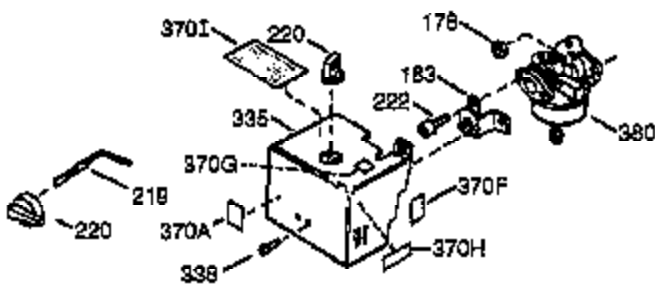

ILLUSTRATION SHOWS TYPICAL PARTS ONLY. ORDER BY PART NUMBER. PARTS NOT LISTED ARE SUPPLIED BY OEM.

VIEW 2 OF 2