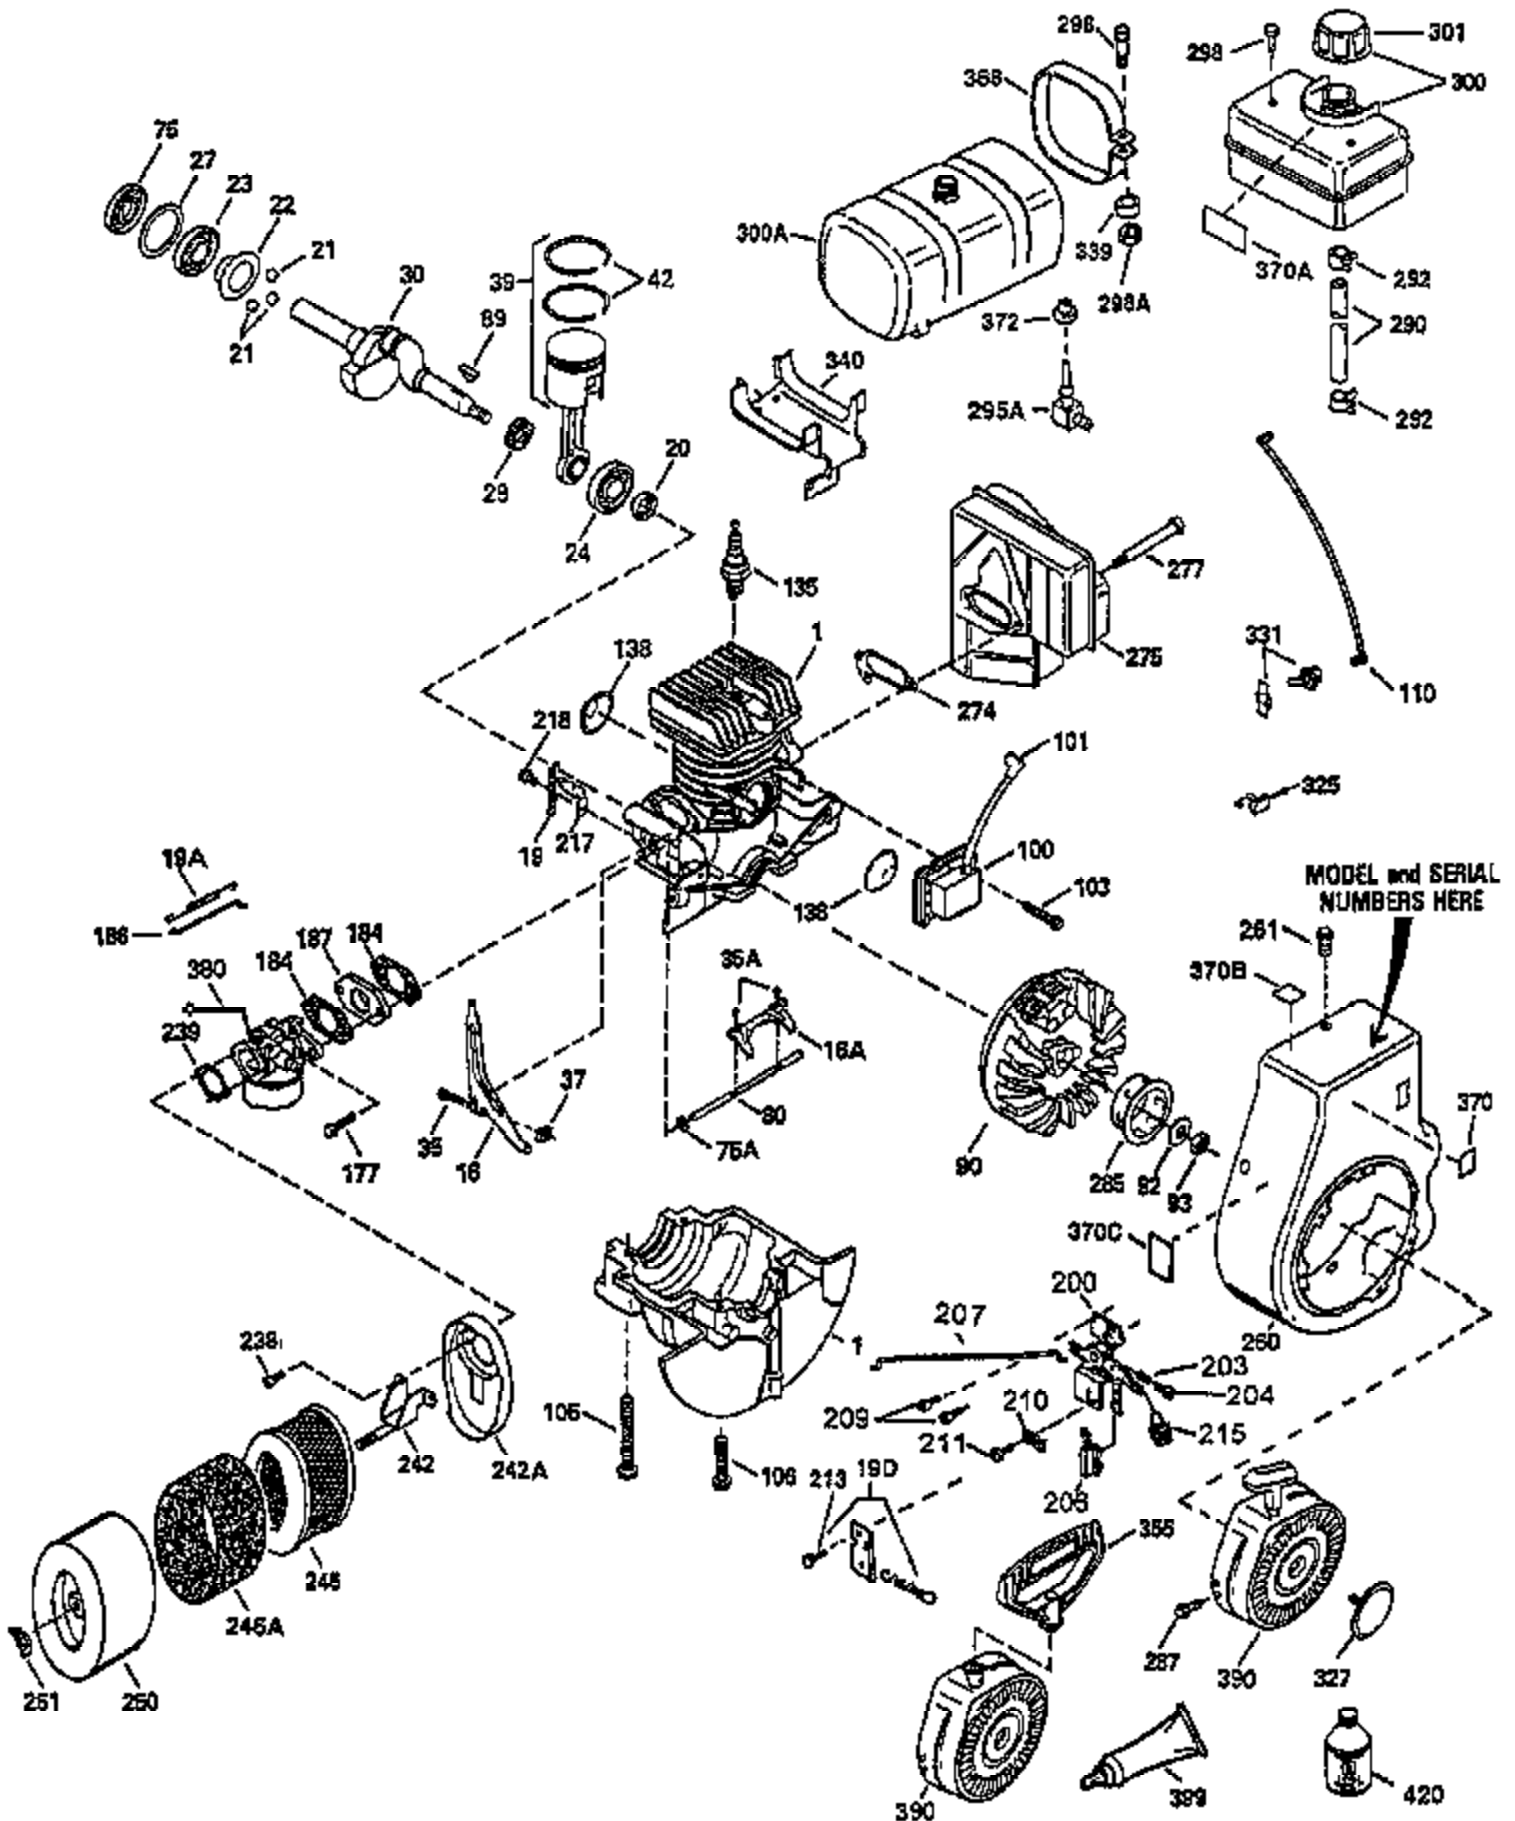

ILLUSTRATION SHOWS TYPICAL PARTS ONLY. ORDER BY PART NUMBER. PARTS NOT LISTED ARE SUPPLIED BY OEM.

Ref #	Part Number	Qty	Description
	1 250300		Cylinder & Cover Assy. (Incl.75,105,1 06,138)
	16 490317		Governor Lever
	16A 490304		Governor Lever
	19 490320		Governor Spring
	19A 490318		Backlash Spring
	20 510340		Oil Seal (Flywheel end)
	21 570673		Ball
	22 510338		Slide Ring
	23 530158		Ball Bearing (PTO end)
	24 530161		Ball Bearing (Magneto end)
	27 530159		Bearing Retainer
	28 510339		Oil Seal (PTO end)
	29 530164		Bearing Strip (31 needles)
	30 290633		Crankshaft
	35 29826		Screw, 10-32 x 3/4"
	37 29216		Nut & Lockwasher, 10-32
	39 310277B		Piston & Rod Assy. (Incl. 29 & 42)
	42 310278		Piston Ring Set
	64 650893		Muffler Screw, 5/16-18 x 3-13/64"
	75 510337		Oil Seal
	80 490305		Governor Shaft
	89 611107		Flywheel Key
	90 611144		Flywheel
	92 650815		Belleville Washer
	93 650816		Flywheel Nut
	100 34443A		Solid State Assy. (Incl. 101)
	101 610118		Spark Plug Cover
	103 650814		Screw, 10-24 x 1"
	105 650892		Screw, 5/16-18 x 2-3/16"
	106 650891		Screw, 5/16-18 x 1-5/8"
	110 611135		Ground Wire
	135 611049		Spark Plug (RCJ8Y)
	138 570683		Port Cover
	163 650961		Screw, 4-40 x 1/4"
	177 650959		Screw, 1/4-20 x 1"
	184 510326A		Carburetor Gasket
	186 490319		Governor Link
	187 570438A		Carburetor Spacer
	217 570667A		Speed Control Lever
	218 650847		Screw, 8-32 x 1/2"
	238 28820		Screw, 10-32 x 1/2"
	239 35815		Filter Base Gasket
	241 33266		Air Cleaner Bracket
	242 33267		Air Cleaner Base Bracket
	245 33268		Air Cleaner Element
	245A 35881		Pre-Air Cleaner Filter
	250 33269A		Air Cleaner Cover
	251 650513		Wing Nut, 1/4-20
	260 350447		Blower Housing
	261 650894		Screw, 5/16-18 x 5/8"
	269 510343A		Muffler Gasket
	275 390326		Muffler
	285 34449		Starter Hub
	287 650884		Screw, 8-32 x 1/2"
	290 30705		Fuel Line (16" long)
	292 26460		Fuel Line Clamp
	298 650665		Screw, 1/4-15 x 7/8"
	327 35392		Starter Plug