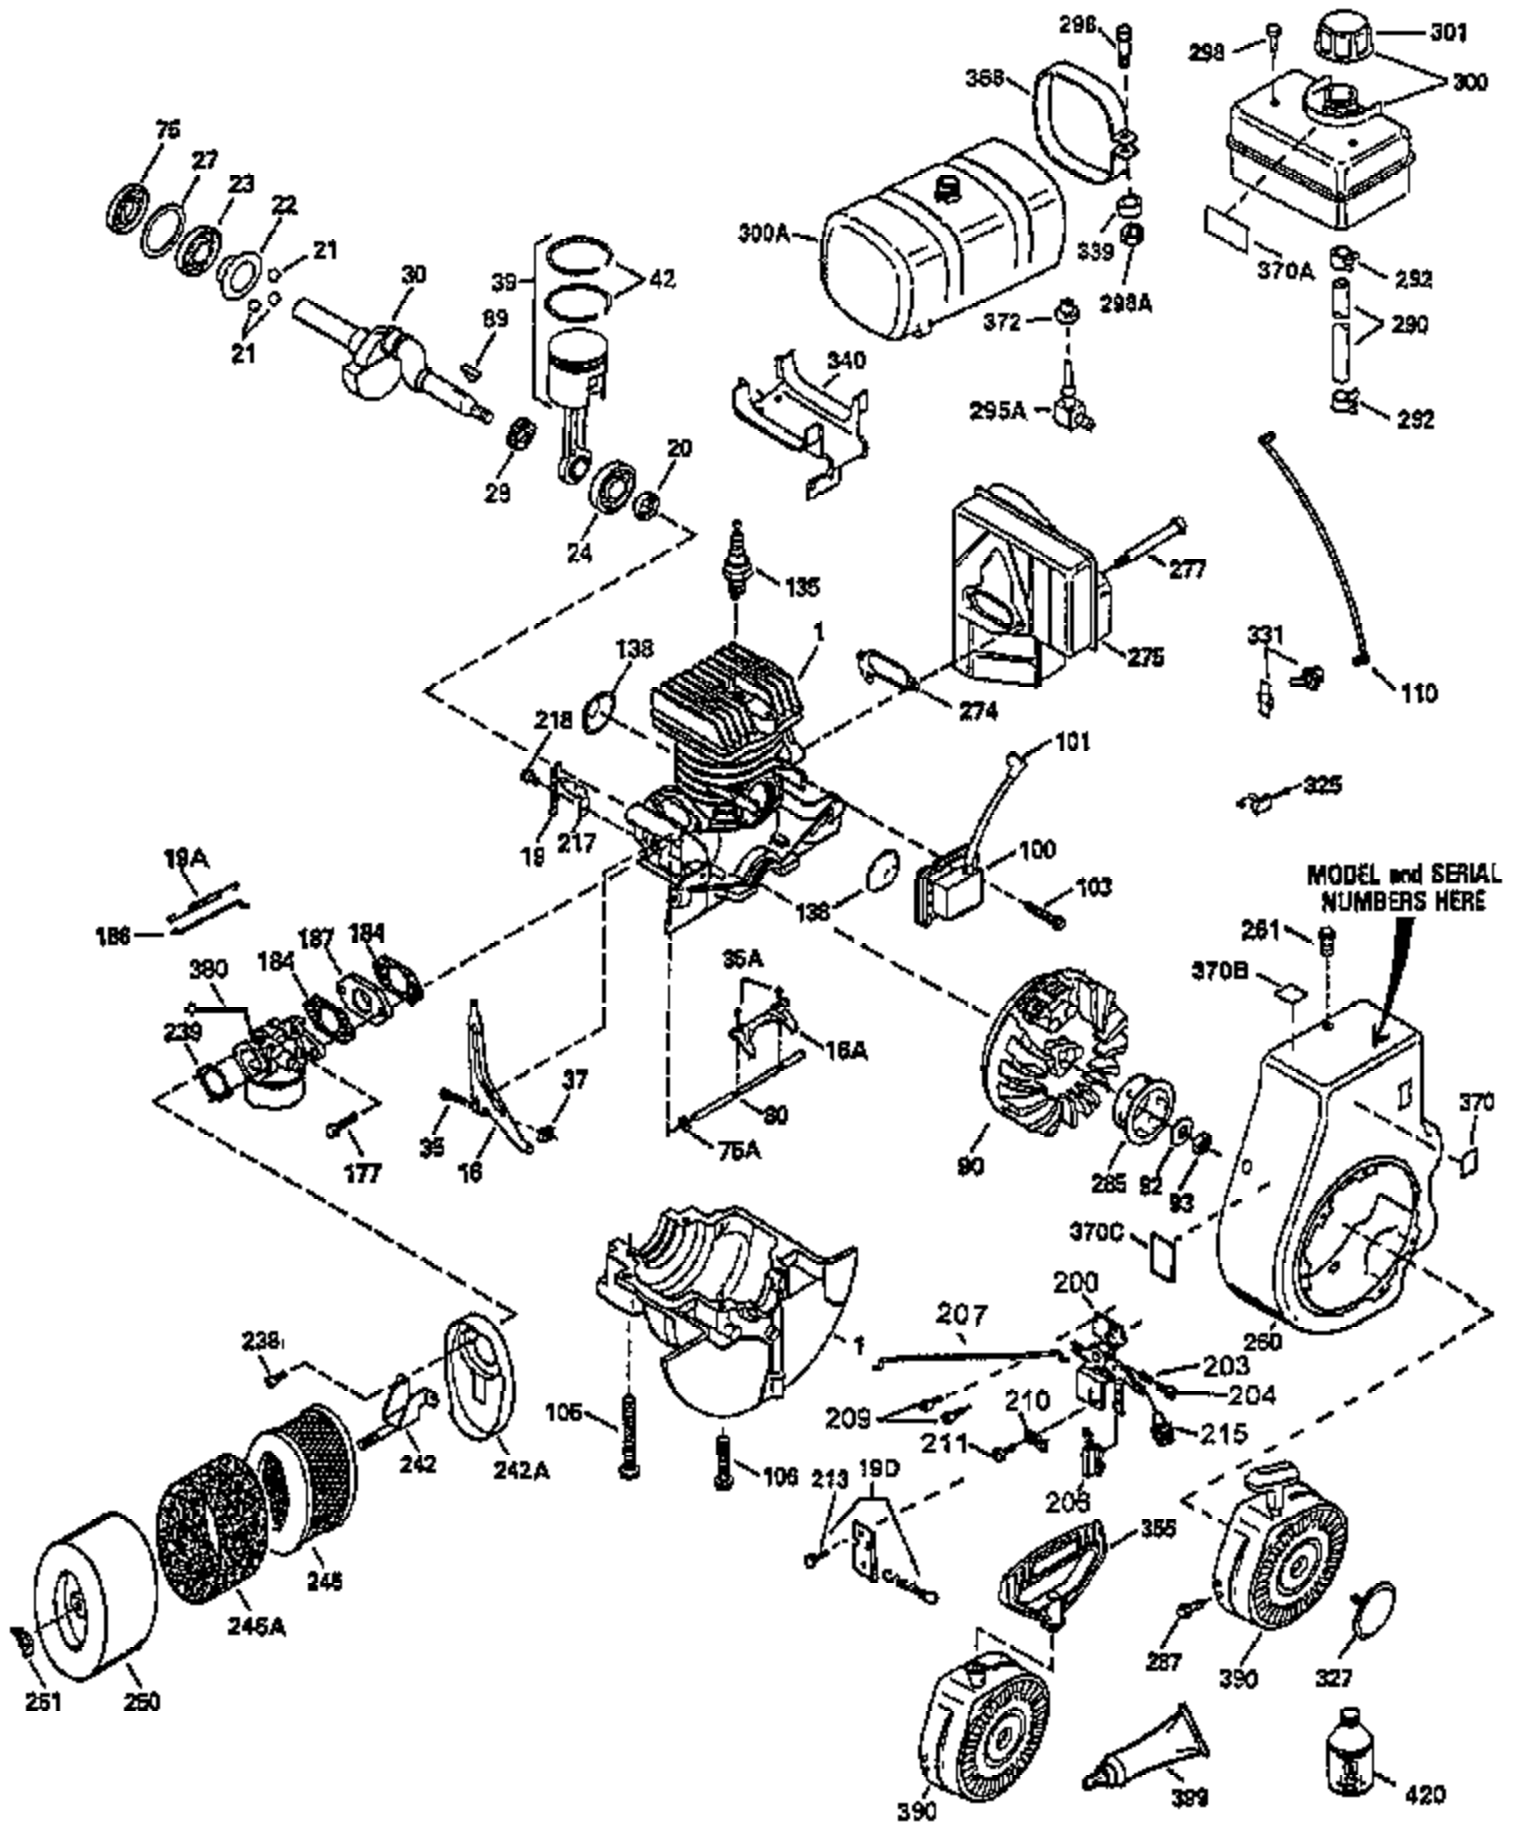

ILLUSTRATION SHOWS TYPICAL PARTS ONLY. ORDER BY PART NUMBER. PARTS NOT LISTED ARE SUPPLIED BY OEM.

Ref #	Part Number	Qty	Description
	1 250300		Cylinder & Cover Assy. (Incl.75,105,1 06,138)
	16 490317		Governor Lever
	16A 490304		Governor Lever
	19 490320		Governor Spring
	19A 490318		Backlash Spring
	20 510340		Oil Seal (Flywheel end)
	21 570673		Ball
	22 510338		Slide Ring
	23 530158		Ball Bearing (PTO end)
	24 530161		Ball Bearing (Magneto end)
	27 530159		Bearing Retainer
	28 510339		Oil Seal (PTO end)
	29 530164		Bearing Strip (31 needles)
	30 290633		Crankshaft
	35 29826		Screw, 10-32 x 3/4"
	37 29216		Nut & Lockwasher, 10-32
	39 310277B		Piston & Rod Assy. (Incl. 29 & 42)
	42 310278		Piston Ring Set
	64 650893		Muffler Screw, 5/16-18 x 3-13/64"
	75 510337		Oil Seal
	80 490305		Governor Shaft
	89 611107		Flywheel Key
	90 611144		Flywheel
	92 650815		Belleville Washer
	93 650816		Flywheel Nut
	100 34443A		Solid State Assy. (Incl. 101)
	101 610118		Spark Plug Cover
	103 650814		Screw, 10-24 x 1"
	105 650892		Screw, 5/16-18 x 2-3/16"
	106 650891		Screw, 5/16-18 x 1-5/8"
	110 611135		Ground Wire
	135 611049		Spark Plug (RCJ8Y)
	138 570683		Port Cover
	163 650961		Screw, 4-40 x 1/4"
	177 650959		Screw, 1/4-20 x 1"
	184 510326A		Carburetor Gasket
	186 490319		Governor Link
	187 570438A		Carburetor Spacer
	217 570667A		Speed Control Lever
	218 650847		Screw, 8-32 x 1/2"
	222 28820		Screw, 10-32 x 1/2"
	239 35815		Filter Base Gasket
	241 33266		Air Cleaner Bracket
	242 33267		Air Cleaner Base Bracket
	245 33268		Air Cleaner Element
	246 35881		Pre-Air Cleaner Filter
	250 33269A		Air Cleaner Cover
	251 650513		Wing Nut, 1/4-20
	260 350447		Blower Housing
	261 650894		Screw, 5/16-18 x 5/8"
	269 510343A		Muffler Gasket
	275 390327		Muffler
	285 34449		Starter Hub
	287 650884		Screw, 8-32 x 1/2"
	290 30705		Fuel Line (16" long)
	292 26460		Fuel Line Clamp
	298 650665		Screw, 1/4-15 x 7/8"
	300 35584		Fuel Tank (Incl. 292 & 301)