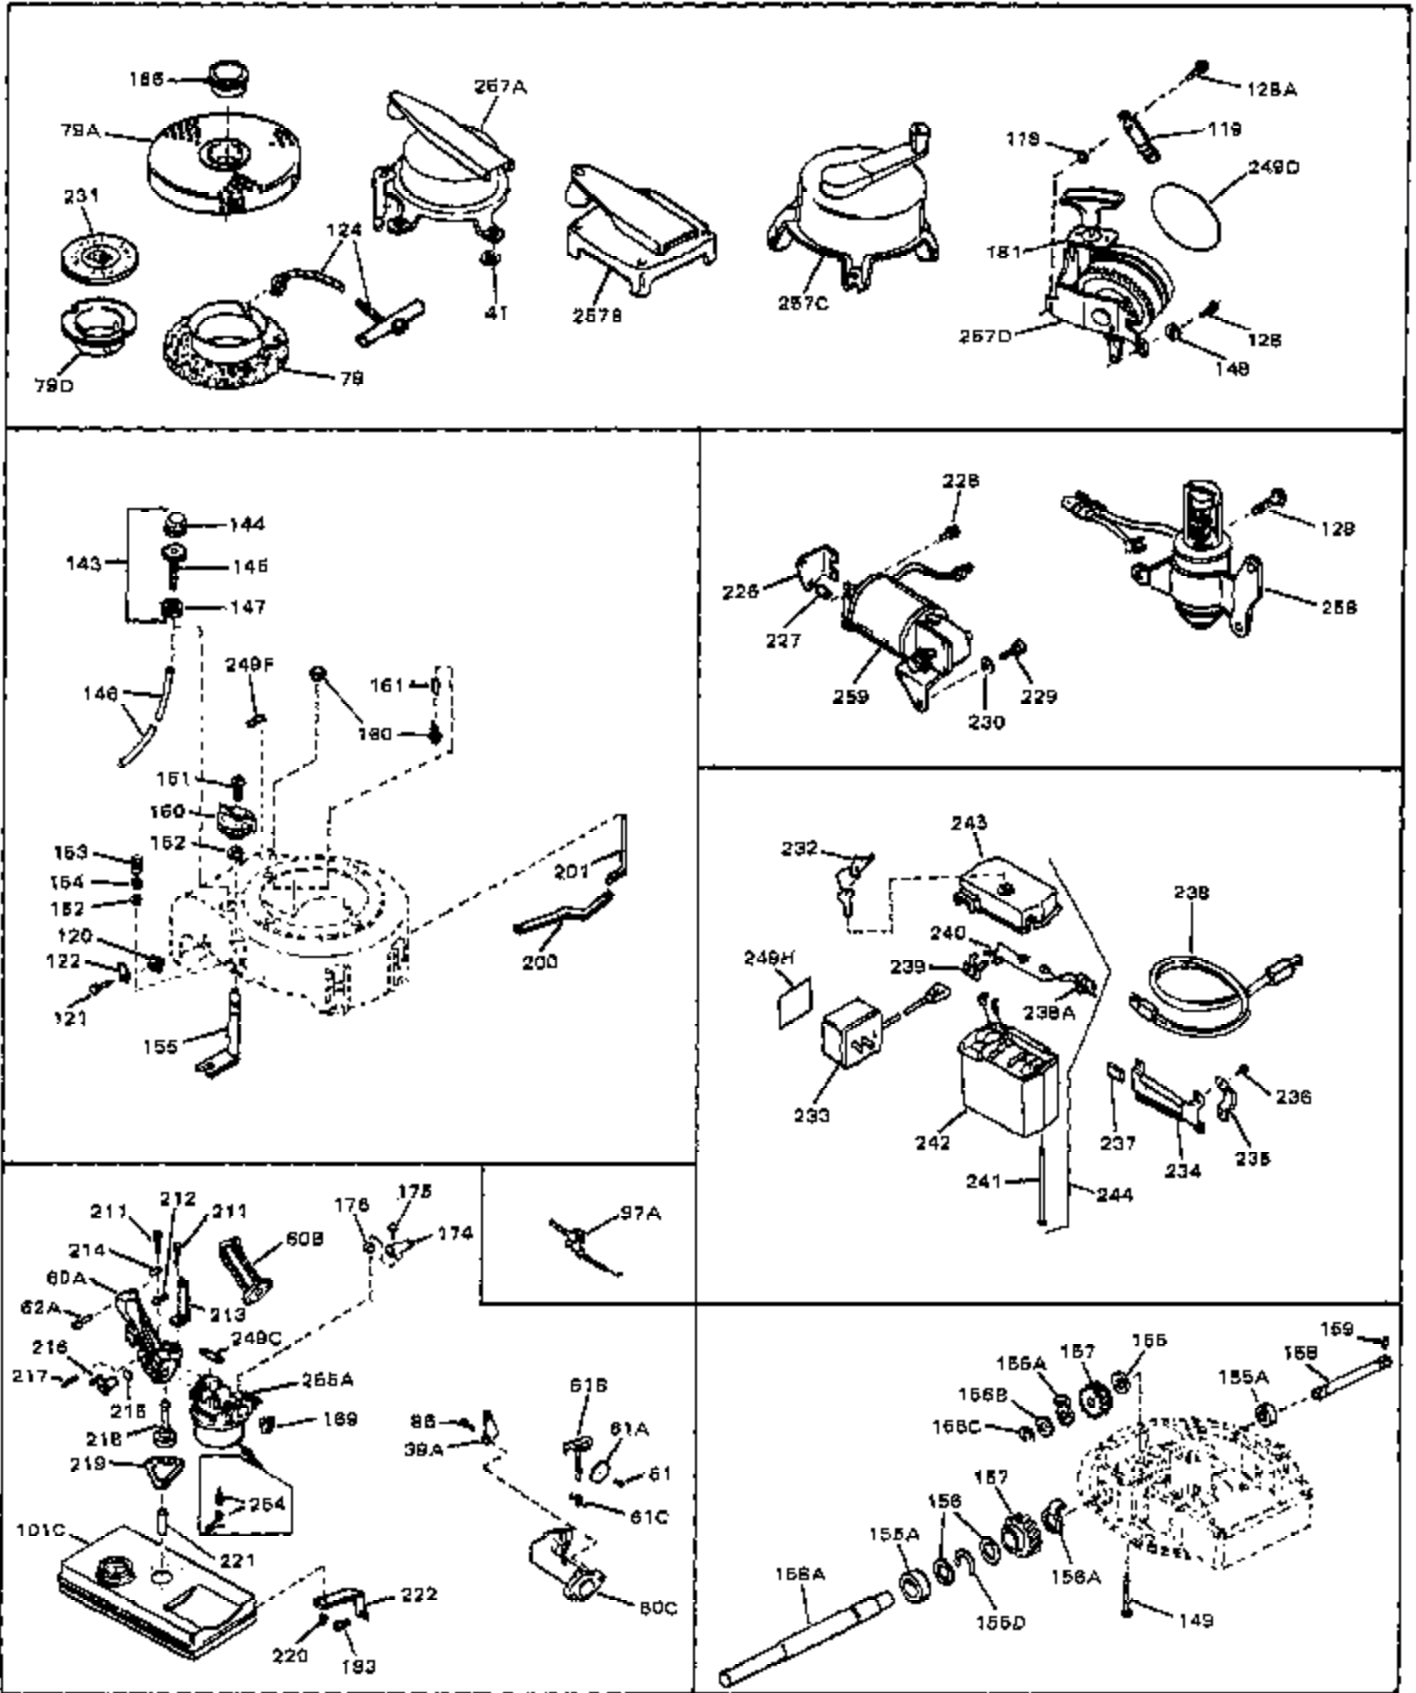

Ref #	Part Number	Qty	Description
41	27070	0	Lockwasher
41	27656	0	Washer, Flat
41	650168	0	Washer, Flat
79D	590416	0	Cup, Starter
79	30892	0	Pulley, Rope starter
85	30564	0	Screw
85	6201	0	Screw
85	6202	0	Screw
124	590343	0	Rope & Handle Assy., Starter
128	650737	0	Screw, Hex washer hd. taptite, 1/4-20 x 1/2
148	8345	0	Washer, 1/4
149	650492	0	Screw
166	32119	0	Plug, Screen
166	32236	0	Plug, Screen
181	590441	0	Rope Guide Assy.
181	590516	0	Bracket Assy.
183	29511	0	Screw, Slotted hex washer hd., 1/4-20 x 7/16
254	631021	0	Inlet Needle, Seat & Clip Assy.
255A	631612	0	Carburetor