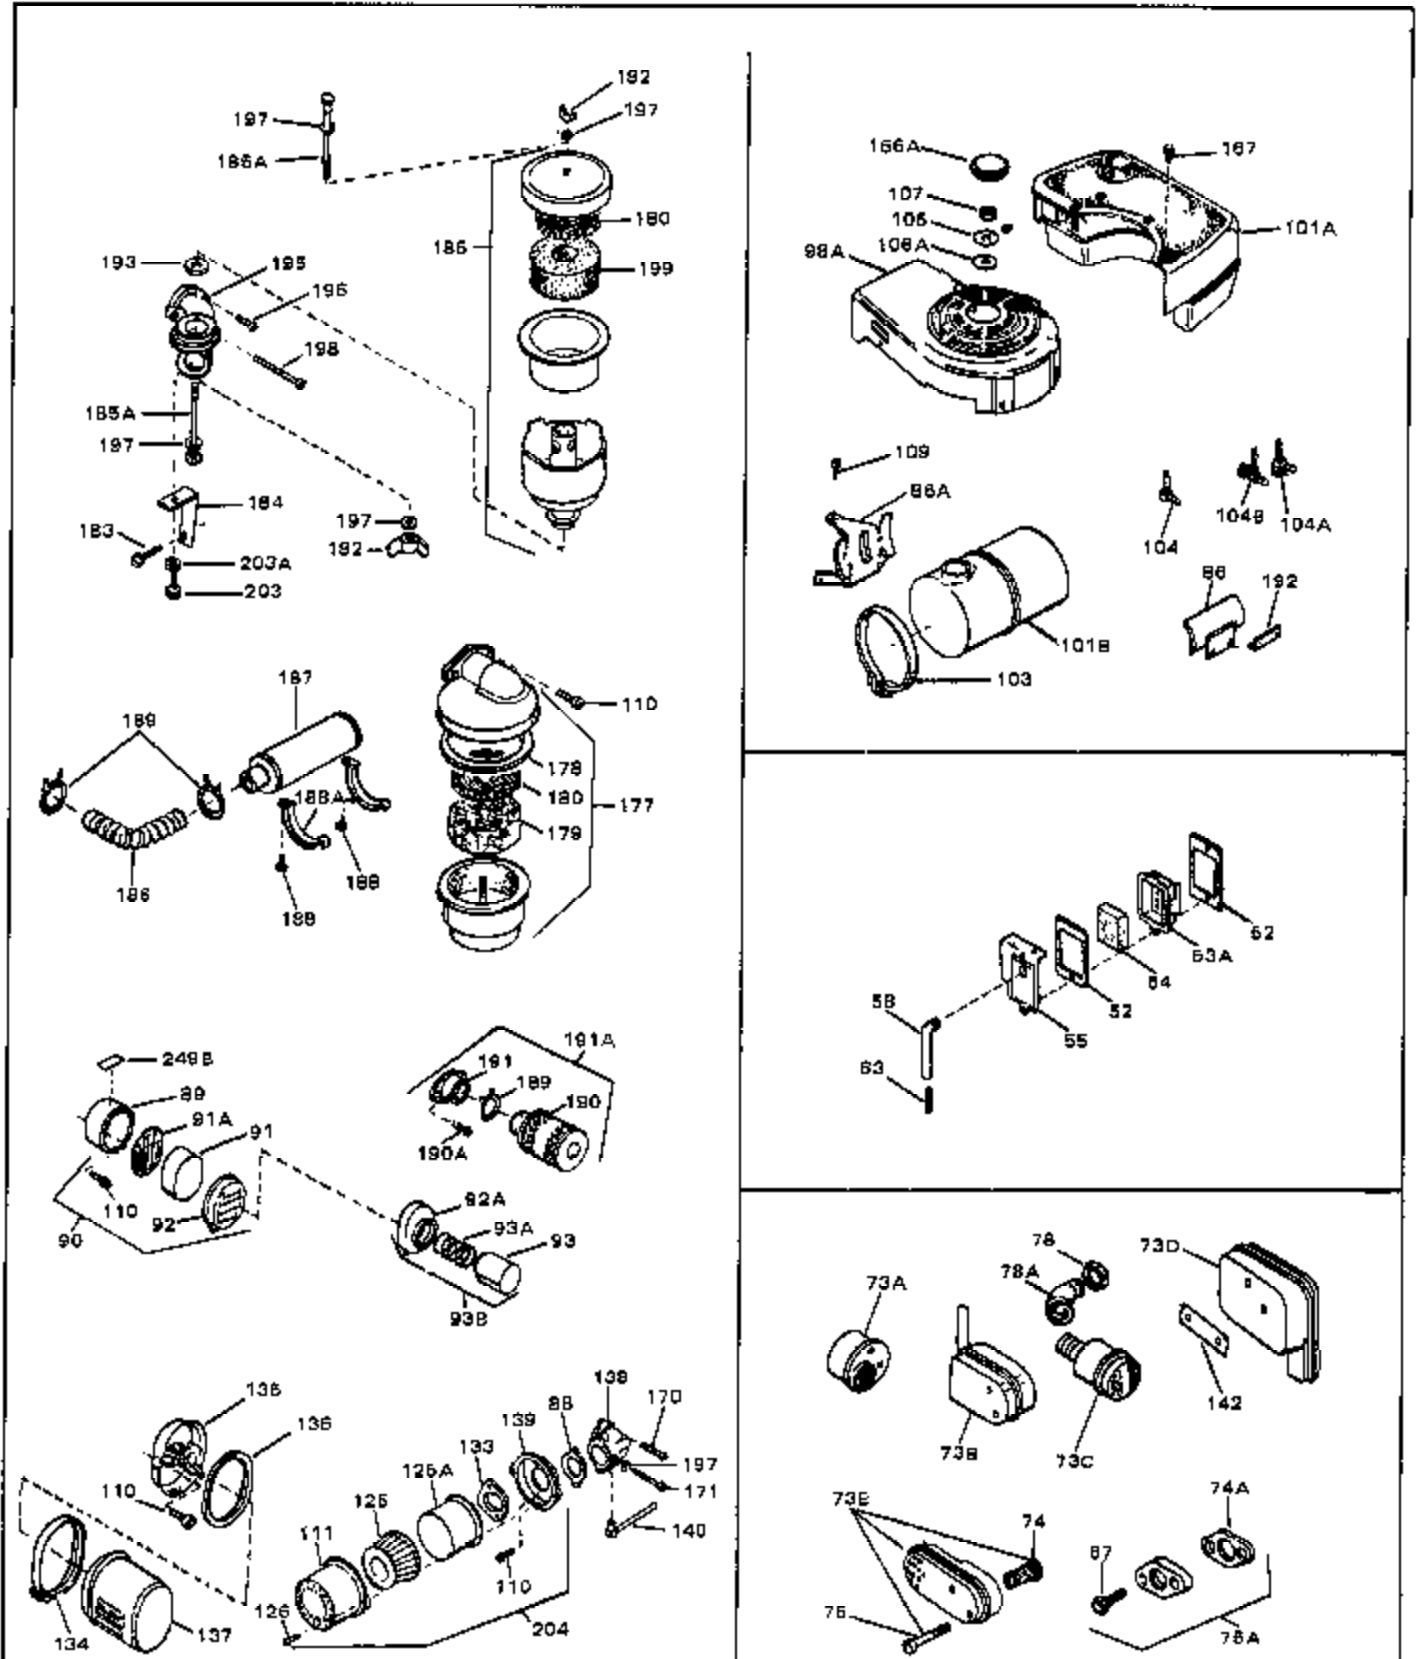

Ref #	Part Number	Qty	Description
52	31619	0	Gasket, Breather cover
63	31778	0	Spring, Coil
67	30063	0	Screw
74A	26754	0	Gasket, Exhaust
75	27182	0	Screw, Hex hd. cap, 1/4-20 x 3-3/8
75	30298	0	Screw, Hex hd. cap, 1/4-20 x 2-1/2
75	650234	0	Screw, Hex hd. cap, 1/4-20 x 3
75	650243	0	Screw, Hex hd. cap, 1/4-20 x 2-3/4
75	650253	0	Screw, Hex hd. cap, 1/4-20 x 2-1/4
75	650493	0	Screw, Hex hd. Sems, 1/4-20 x 1-3/4
75	650795	0	Screw, Hex hd. cap, Sems, 1/4-20 x 2-5/16
75A	730162	0	Kit, Muffler Adapter
78	27675	0	Nut, Conduit
78A	28885	0	Elbow, Exhaust (90°)
78A	30617	0	Elbow, Exhaust (45°)
88	27272	0	Gasket, Air cleaner
89	31312	0	Body, Air cleaner
90	31545	0	Cleaner Assy., Air
91	29961	0	Element, Air cleaner
91A	29962	0	Screen, Air cleaner
92	30585	0	Cover, Air cleaner
93A	450150	0	Spring, Pre-cleaner
93B	730510	0	Kit, Pre-cleaner
93	450124	0	Bag, Pre-cleaner
104B	30863	0	Valve, Fuel shut-off
104A	29683	0	Strainer & Shut-off
104	28584	0	Strainer & Elbow
106	650490	0	Washer, Belleville
107	650491	0	Nut, Flywheel
109	650561	0	Screw
110	28820	0	Screw
110	29786	0	Screw
110	650399	0	Screw, Phil. fil. hd. Sems, 10-32 x 5/8
126	650152	0	Screw
133	30767	0	Spacer, Air cleaner
140	30635	0	Fitting, Breather
170	650163	0	Screw, Fil. hd. Sems, 10-32 x 7/8
171	650520	0	Screw
182	9577	0	Nut, Wing, 10-24
183	29511	0	Screw, Slotted hex washer hd., 1/4-20 x 7/16
184	30418	0	Bracket, Cleaner elbow
191A	730145	0	Air Cleaner Kit
192	29432	0	Bracket, Housing
193	27165	0	Gasket, Elbow
196	650163	0	Screw, Fil. hd. Sems, 10-32 x 7/8
197	27183	0	Washer, Fiber
197	31905	0	Washer, Paper
198	650519	0	Screw
198	650520	0	Screw
199	31408	0	Element, Air cleaner
203A	650722	0	Lockwasher, 1/4
203	30688	0	Screw, Hex hd. Sems, 1/4-20 x 1/2
204	730127	0	Cleaner Assy., Air (Poly)
249B	30002	0	Decal, Air cleaner