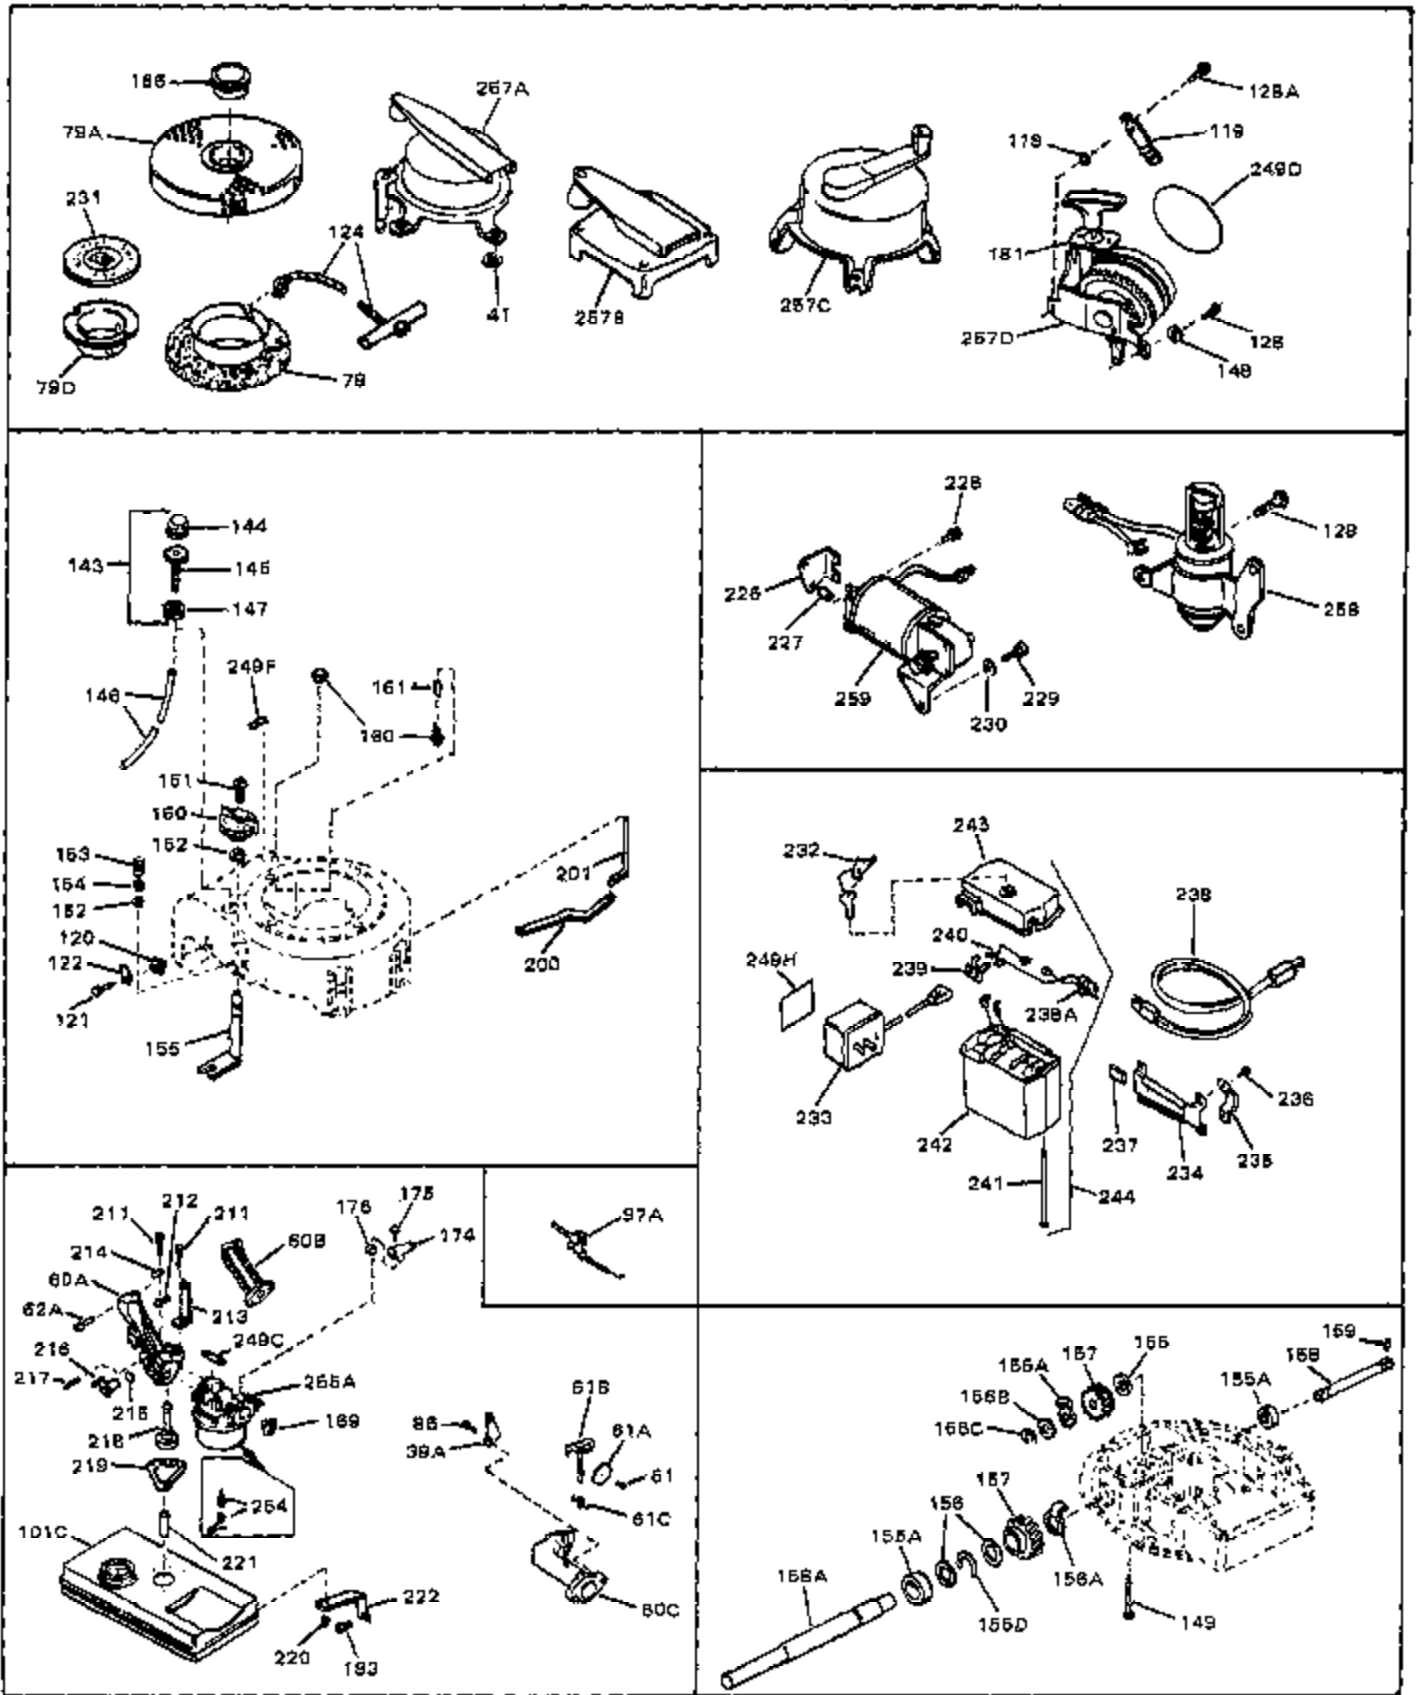

Ref #	Part Number	Qty	Description
41	27070	0	Lockwasher
41	27656	0	Washer, Flat
41	650168	0	Washer, Flat
79	30892	0	Pulley, Rope starter
79	31284	0	Hub & Screen Assy.
85	30564	0	Screw
85	6201	0	Screw
85	6202	0	Screw
124	590343	0	Rope & Handle Assy., Starter
128	650737	0	Screw, Hex washer hd. taptite, 1/4-20 x 1/2
148	8345	0	Washer, 1/4
149	650492	0	Screw
166	32119	0	Plug, Screen
166	32236	0	Plug, Screen
181	590441	0	Rope Guide Assy.
181	590516	0	Bracket Assy.
183	29511	0	Screw, Slotted hex washer hd., 1/4-20 x 7/16
257B	590361	0	Starter, "Impulse"