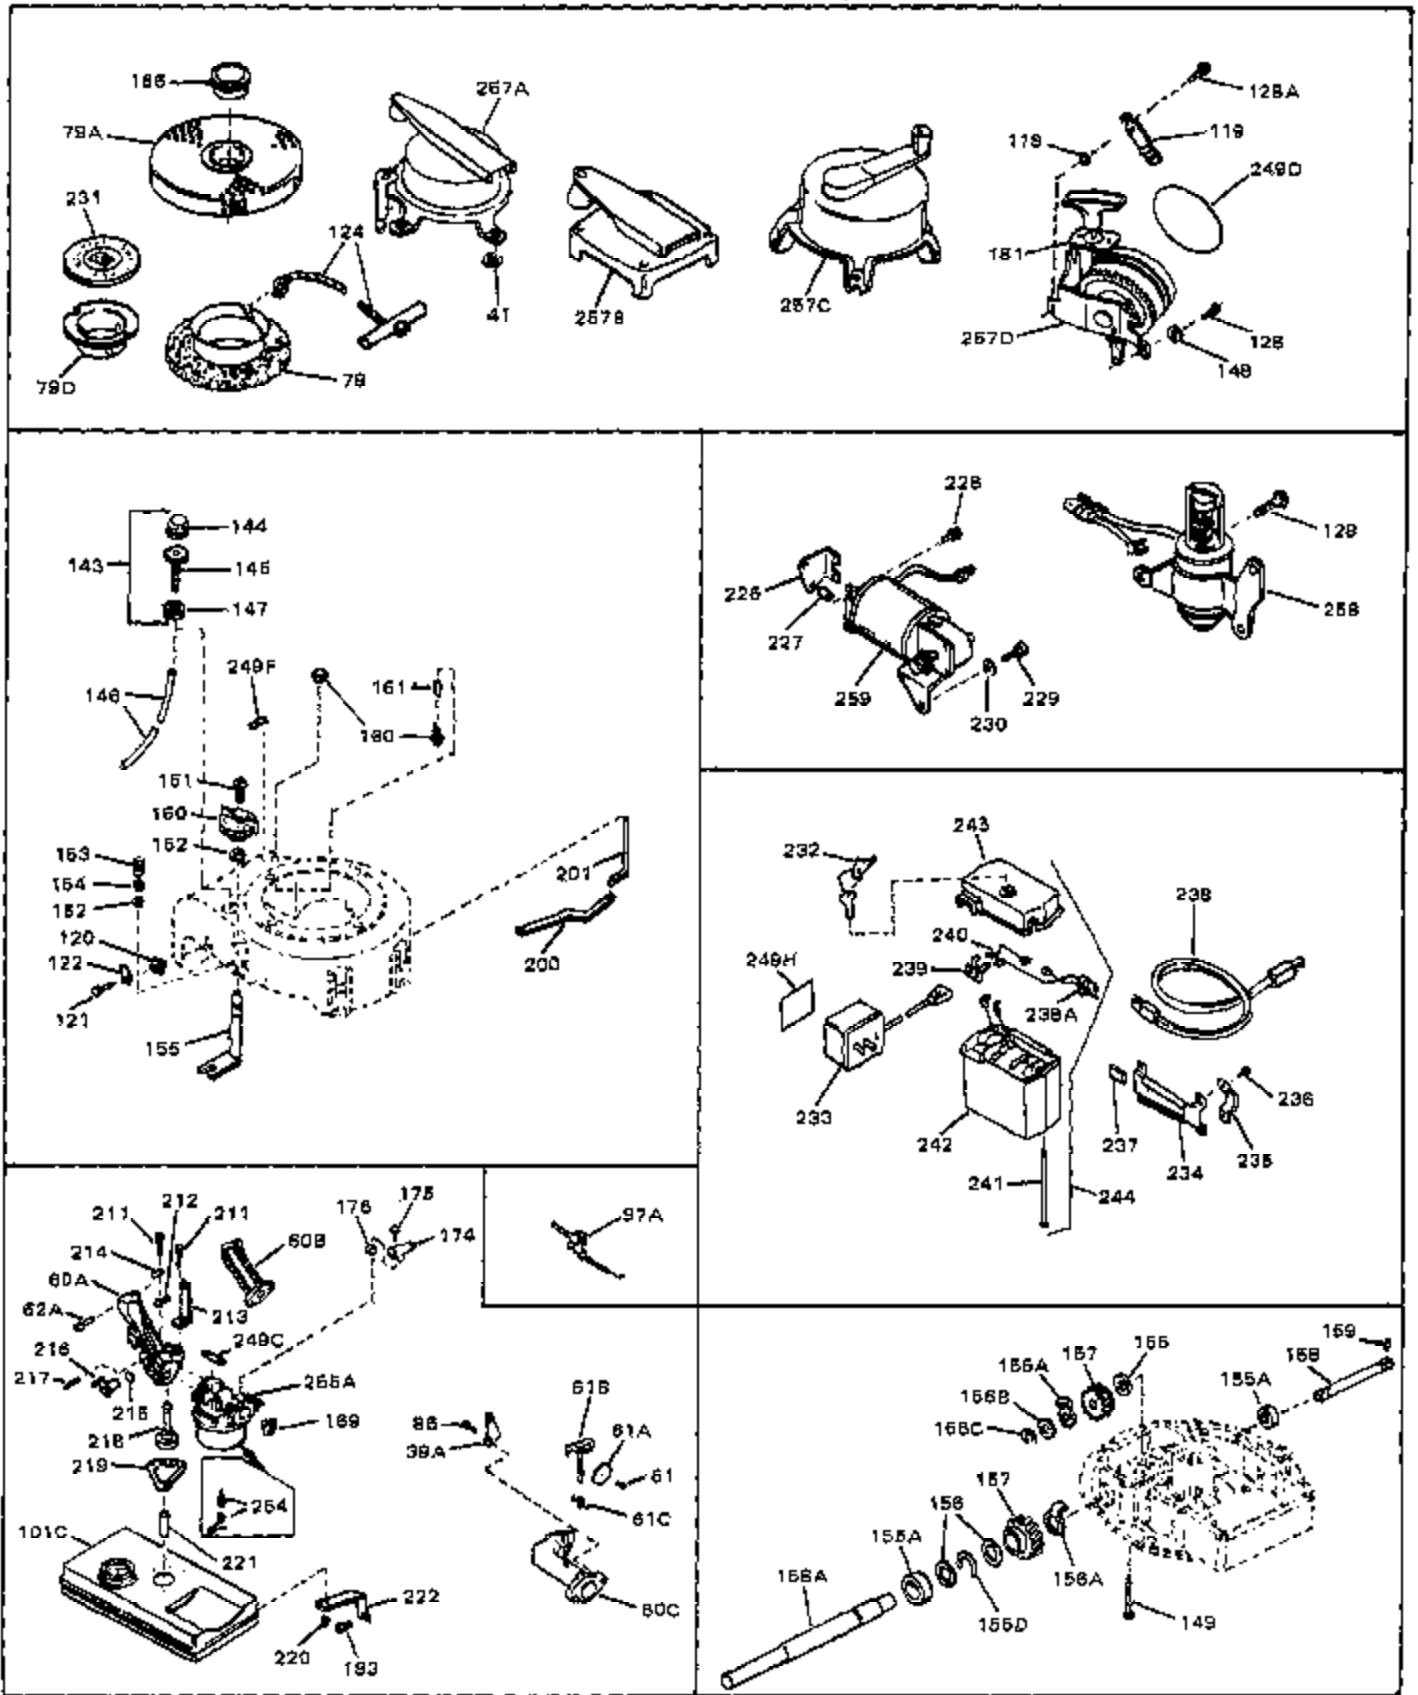

Ref #	Part Number	Qty	Description
41	27070	0	Lockwasher
41	27656	0	Washer, Flat
41	650168	0	Washer, Flat
79	30892	0	Pulley, Rope starter
79D	590416	0	Cup, Starter
85	30564	0	Screw
85	6201	0	Screw
85	6202	0	Screw
97A	24522	0	Control, Throttle
124	590343	0	Rope & Handle Assy., Starter
128	650737	0	Screw, Hex washer hd. taptite, 1/4-20 x 1/2
148	8345	0	Washer, 1/4
149	650492	0	Screw
155A	31744	0	Seal, Oil
156	31747	0	Washer, Thrust
156A	31745	0	Washer, Tang
156B	31787	0	Washer, Flat
156C	31749	0	Ring, Retaining
157	31746	0	Gear, Worm
158	31766	0	Shaft, P.T.O.
159	31493	0	Pin, P.T.O. shaft
166	32119	0	Plug, Screen
166	32236	0	Plug, Screen
181	590441	0	Rope Guide Assy.
181	590516	0	Bracket Assy.
183	29511	0	Screw, Slotted hex washer hd., 1/4-20 x 7/16
249C	31495	0	Decal, Speed control
254	631021	0	Inlet Needle, Seat & Clip Assy.
255A	631242	0	Carburetor