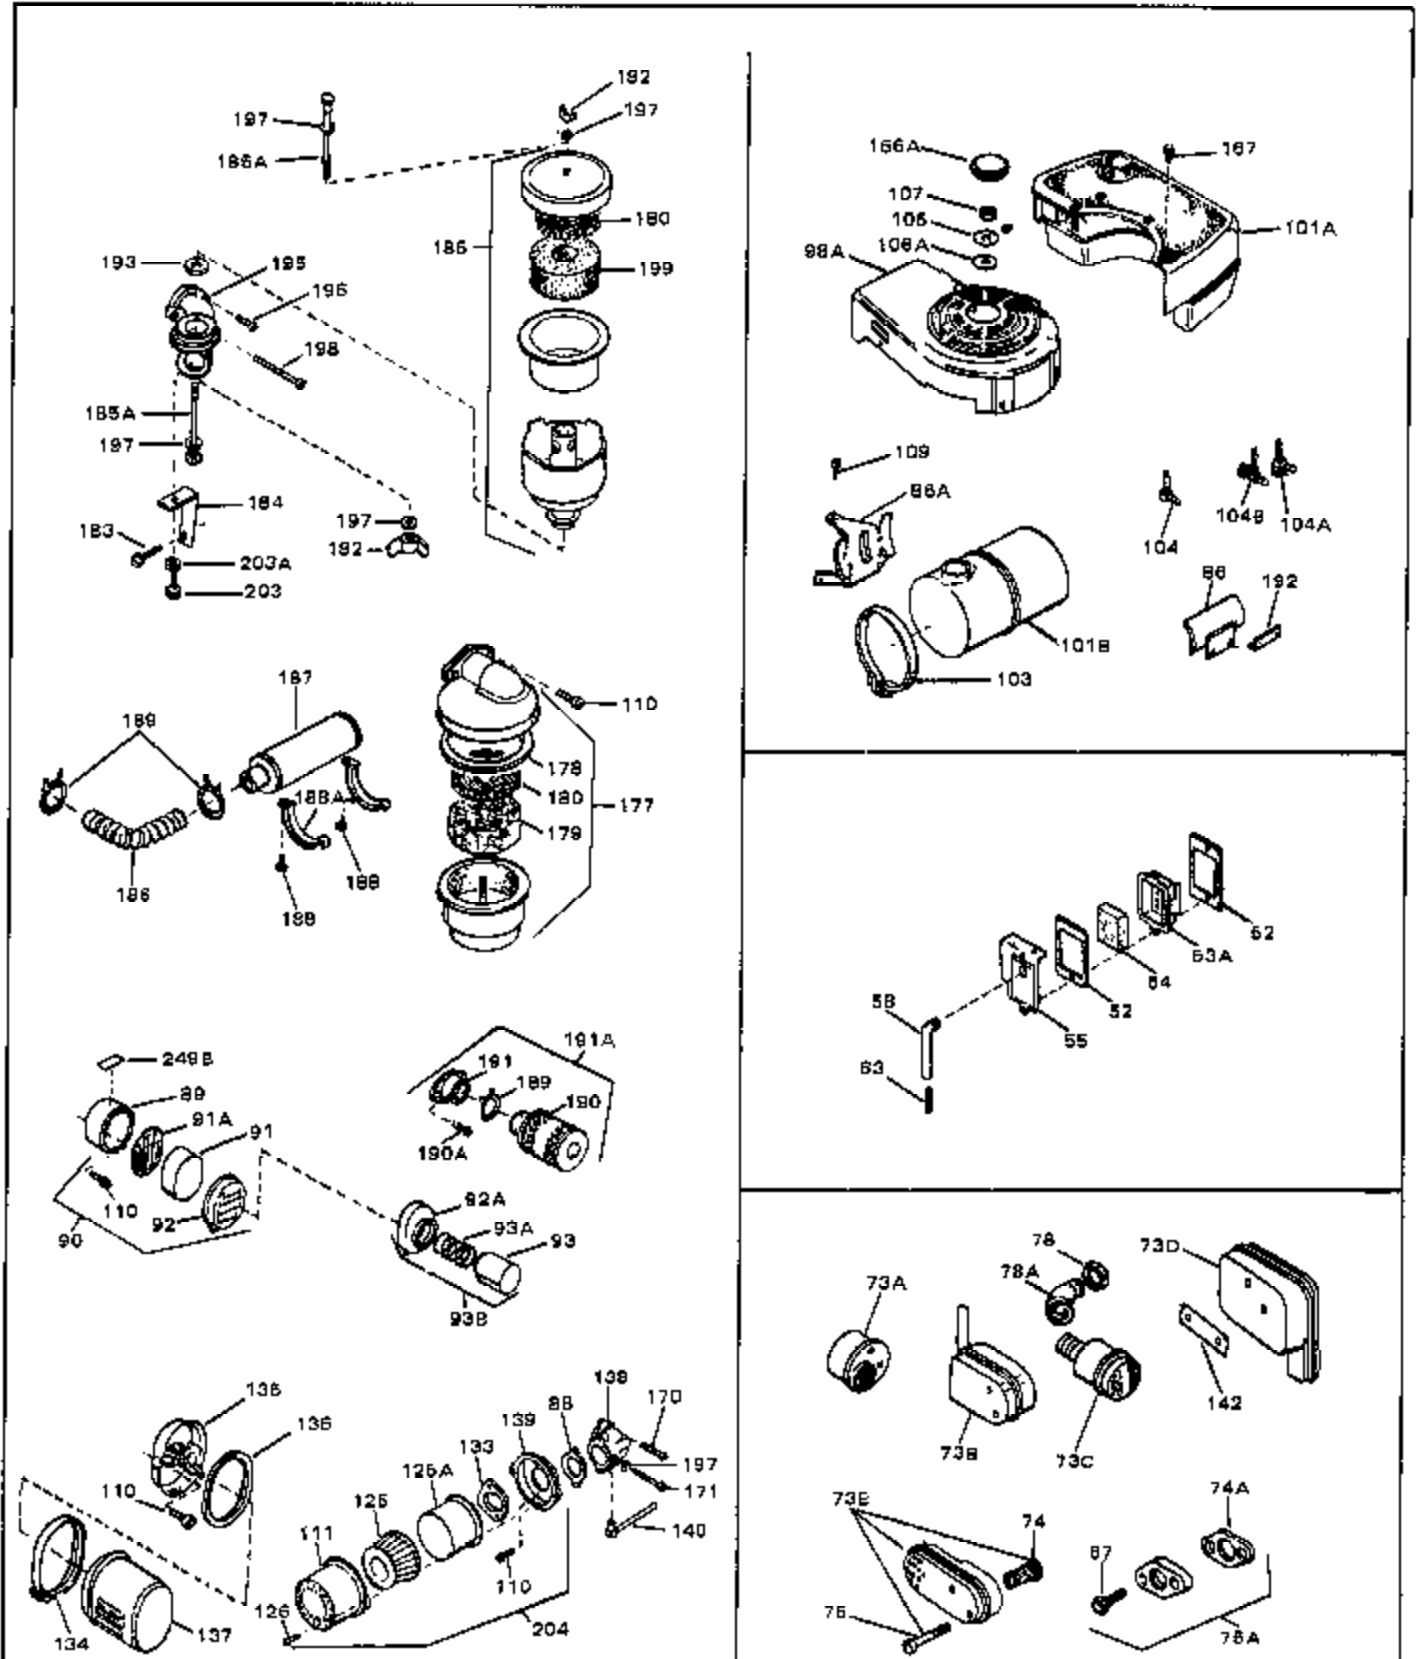

Ref #	Part Number	Qty	Description
52	31619	0	Gasket, Breather cover
63	31778	0	Spring, Coil
67	30063	0	Screw
73B	30326	0	Muffler
74A	26754	0	Gasket, Exhaust
75	27182	0	Screw, Hex hd. cap, 1/4-20 x 3-3/8
75	30298	0	Screw, Hex hd. cap, 1/4-20 x 2-1/2
75	650234	0	Screw, Hex hd. cap, 1/4-20 x 3
75	650243	0	Screw, Hex hd. cap, 1/4-20 x 2-3/4
75	650253	0	Screw, Hex hd. cap, 1/4-20 x 2-1/4
75	650493	0	Screw, Hex hd. Sems, 1/4-20 x 1-3/4
75	650795	0	Screw, Hex hd. cap, Sems, 1/4-20 x 2-5/16
75A	730162	0	Kit, Muffler Adapter
78A	28885	0	Elbow, Exhaust (90°)
78A	30617	0	Elbow, Exhaust (45°)
78	27675	0	Nut, Conduit
88	27272	0	Gasket, Air cleaner
89	31312	0	Body, Air cleaner
90	31545	0	Cleaner Assy., Air
91	29961	0	Element, Air cleaner
91A	29962	0	Screen, Air cleaner
92A	31612	0	Cover, Air cleaner
93	450124	0	Bag, Pre-cleaner
93A	450150	0	Spring, Pre-cleaner
93B	730510	0	Kit, Pre-cleaner
104B	30863	0	Valve, Fuel shut-off
104	28584	0	Strainer & Elbow
104A	29683	0	Strainer & Shut-off
106	650490	0	Washer, Belleville
107	650491	0	Nut, Flywheel
109	650561	0	Screw
110	28820	0	Screw
110	29786	0	Screw
110	650399	0	Screw, Phil. fil. hd. Sems, 10-32 x 5/8
126	650152	0	Screw
133	30767	0	Spacer, Air cleaner
140	30635	0	Fitting, Breather
170	650163	0	Screw, Fil. hd. Sems, 10-32 x 7/8
171	650520	0	Screw
182	9577	0	Nut, Wing, 10-24
183	29511	0	Screw, Slotted hex washer hd., 1/4-20 x 7/16
184	30418	0	Bracket, Cleaner elbow
191A	730145	0	Air Cleaner Kit
192	29432	0	Bracket, Housing
193	27165	0	Gasket, Elbow
196	650163	0	Screw, Fil. hd. Sems, 10-32 x 7/8
197	27183	0	Washer, Fiber
197	31905	0	Washer, Paper
198	650519	0	Screw
198	650520	0	Screw
199	31408	0	Element, Air cleaner
203A	650722	0	Lockwasher, 1/4
203	30688	0	Screw, Hex hd. Sems, 1/4-20 x 1/2
204	730127	0	Cleaner Assy., Air (Poly)
249B	30002	0	Decal, Air cleaner