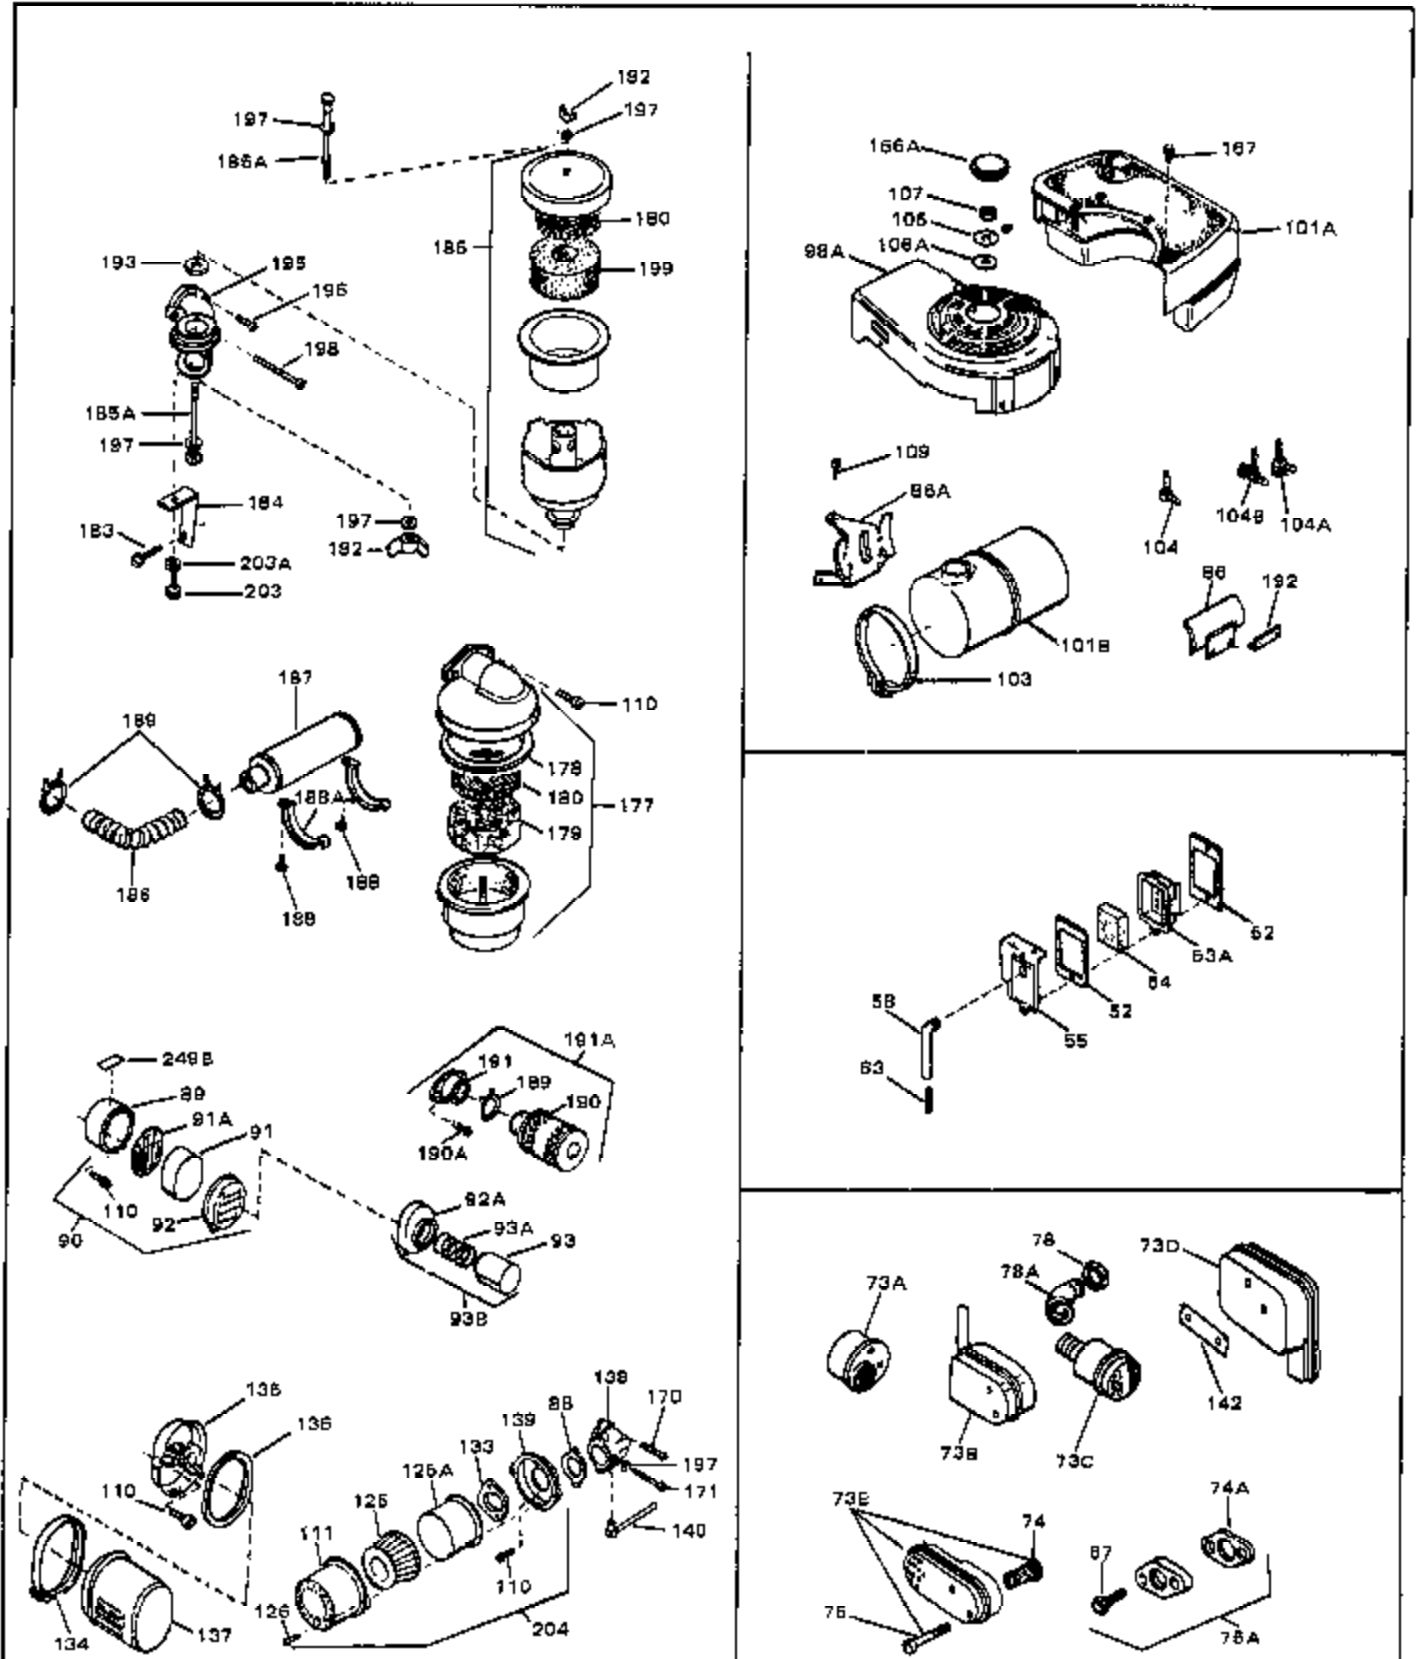

Ref #	Part Number	Qty	Description
52	31619	0	Gasket, Breather cover
63	31778	0	Spring, Coil
67	30063	0	Screw
74A	26754	0	Gasket, Exhaust
75	27182	0	Screw, Hex hd. cap, 1/4-20 x 3-3/8
75	30298	0	Screw, Hex hd. cap, 1/4-20 x 2-1/2
75	650234	0	Screw, Hex hd. cap, 1/4-20 x 3
75	650243	0	Screw, Hex hd. cap, 1/4-20 x 2-3/4
75	650253	0	Screw, Hex hd. cap, 1/4-20 x 2-1/4
75	650493	0	Screw, Hex hd. Sems, 1/4-20 x 1-3/4
75	650795	0	Screw, Hex hd. cap, Sems, 1/4-20 x 2-5/16
75A	730162	0	Kit, Muffler Adapter
78	27675	0	Nut, Conduit
78A	28885	0	Elbow, Exhaust (90°)
78A	30617	0	Elbow, Exhaust (45°)
88	27272	0	Gasket, Air cleaner
89	31312	0	Body, Air cleaner
90	31545	0	Cleaner Assy., Air
91	29961	0	Element, Air cleaner
91A	29962	0	Screen, Air cleaner
92	30585	0	Cover, Air cleaner
93A	450150	0	Spring, Pre-cleaner
93B	730510	0	Kit, Pre-cleaner
93	450124	0	Bag, Pre-cleaner
104B	30863	0	Valve, Fuel shut-off
104A	29683	0	Strainer & Shut-off
104	28584	0	Strainer & Elbow
106	650490	0	Washer, Belleville
107	650607	0	Nut, Flywheel
109	650561	0	Screw
110	28820	0	Screw
110	29786	0	Screw
110	650399	0	Screw, Phil. fil. hd. Sems, 10-32 x 5/8
126	650152	0	Screw
133	30767	0	Spacer, Air cleaner
140	30635	0	Fitting, Breather
170	650163	0	Screw, Fil. hd. Sems, 10-32 x 7/8
171	650520	0	Screw
182	9577	0	Nut, Wing, 10-24
183	29511	0	Screw, Slotted hex washer hd., 1/4-20 x 7/16
184	30418	0	Bracket, Cleaner elbow
191A	730145	0	Air Cleaner Kit
192	29432	0	Bracket, Housing
193	27165	0	Gasket, Elbow
196	650163	0	Screw, Fil. hd. Sems, 10-32 x 7/8
197	27183	0	Washer, Fiber
197	31905	0	Washer, Paper
198	650519	0	Screw
198	650520	0	Screw
199	31408	0	Element, Air cleaner
203A	650722	0	Lockwasher, 1/4
203	30688	0	Screw, Hex hd. Sems, 1/4-20 x 1/2
204	730127	0	Cleaner Assy., Air (Poly)
249B	30002	0	Decal, Air cleaner