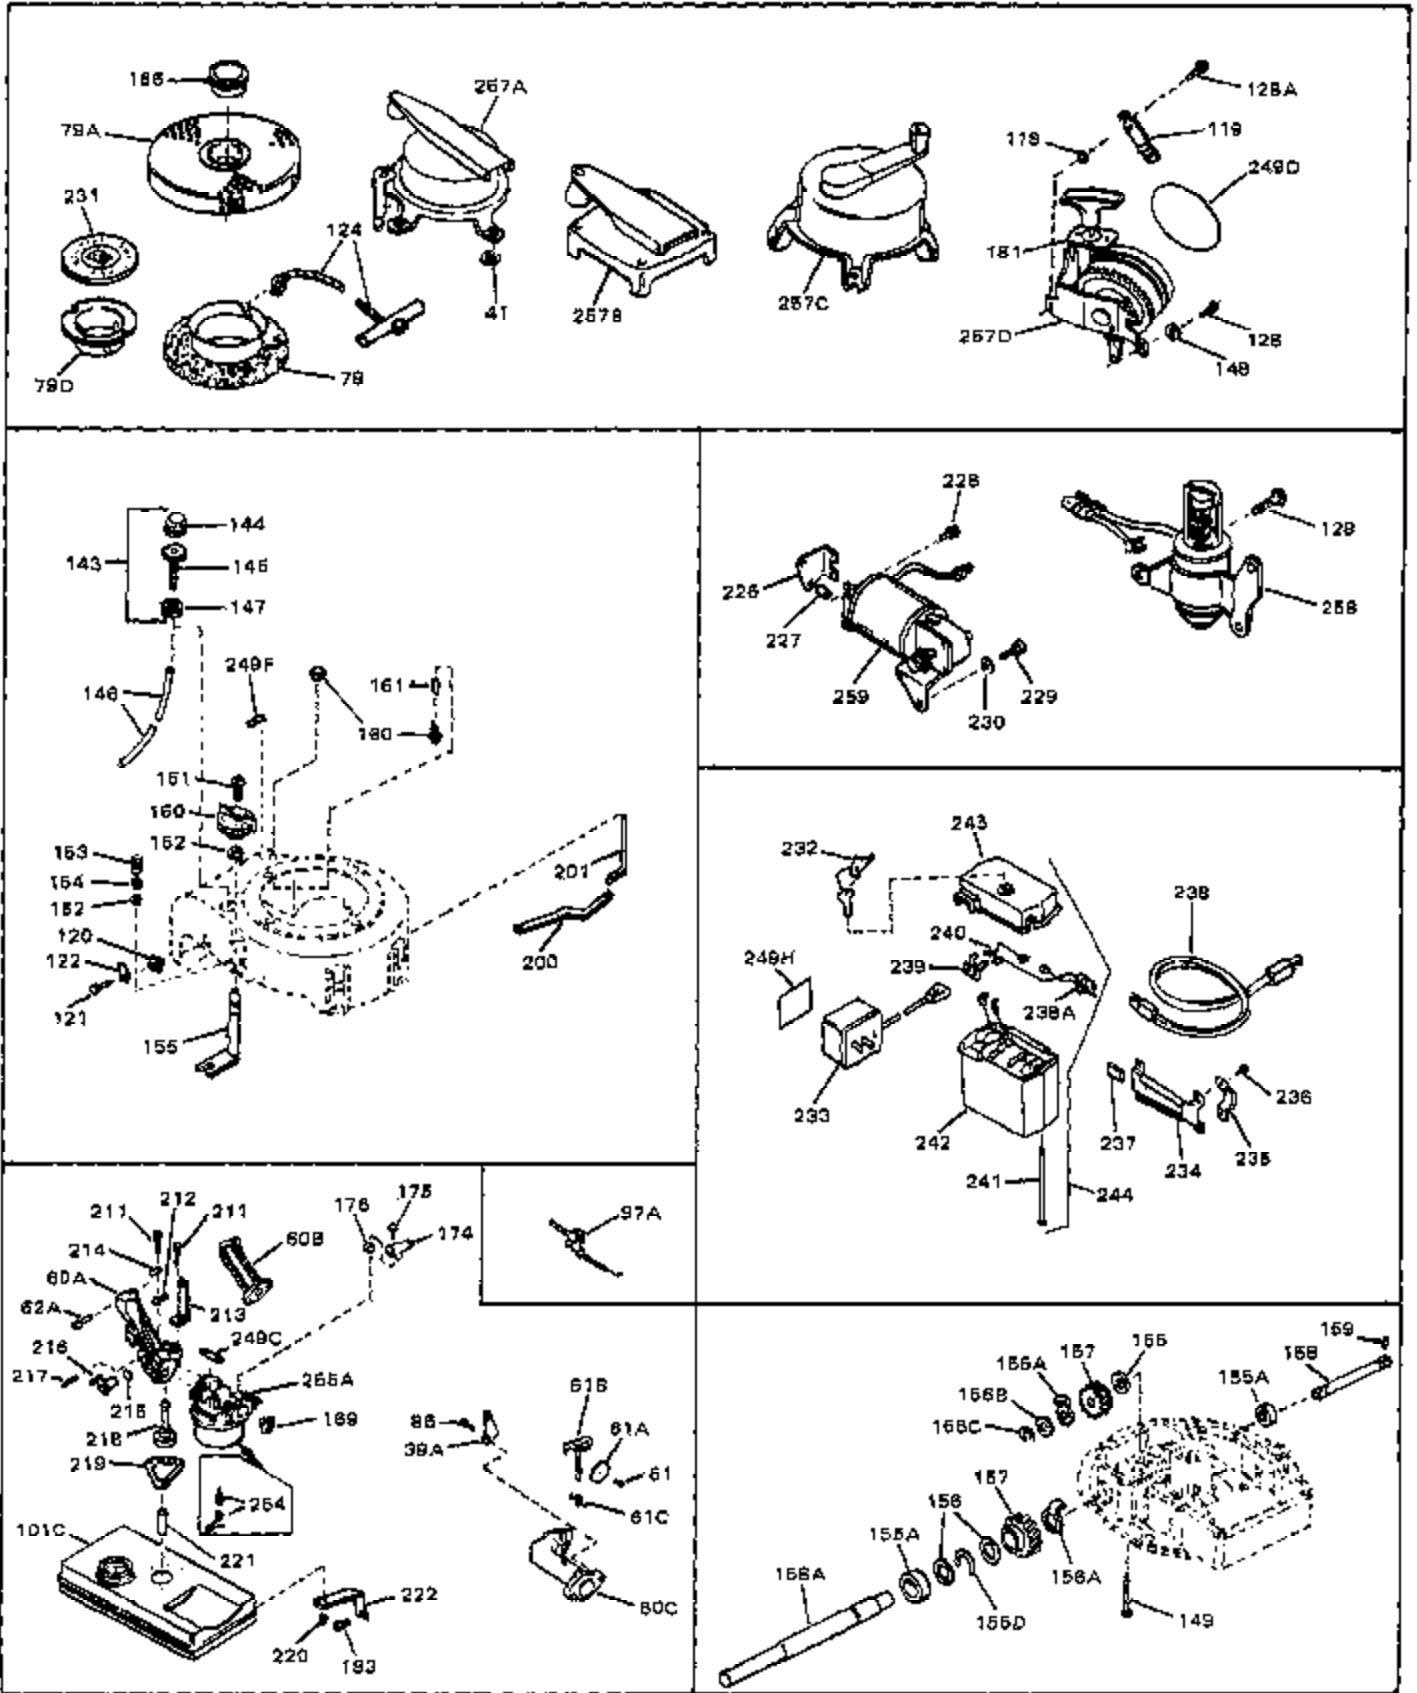

Ref #	Part Number	Qty	Description
41	27070	0	Lockwasher
41	27656	0	Washer, Flat
41	650168	0	Washer, Flat
79D	590416	0	Cup, Starter
79	30892	0	Pulley, Rope starter
85	30564	0	Screw
85	6201	0	Screw
85	6202	0	Screw
124	590343	0	Rope & Handle Assy., Starter
128	650737	0	Screw, Hex washer hd. taptite, 1/4-20 x 1/2
148	8345	0	Washer, 1/4
149	650492	0	Screw
166	32119	0	Plug, Screen
166	32236	0	Plug, Screen
181	590441	0	Rope Guide Assy.
181	590516	0	Bracket Assy.
183	29511	0	Screw, Slotted hex washer hd., 1/4-20 x 7/16
249C	31514	0	Decal, Speed control
254	631021	0	Inlet Needle, Seat & Clip Assy.
255A	631242	0	Carburetor