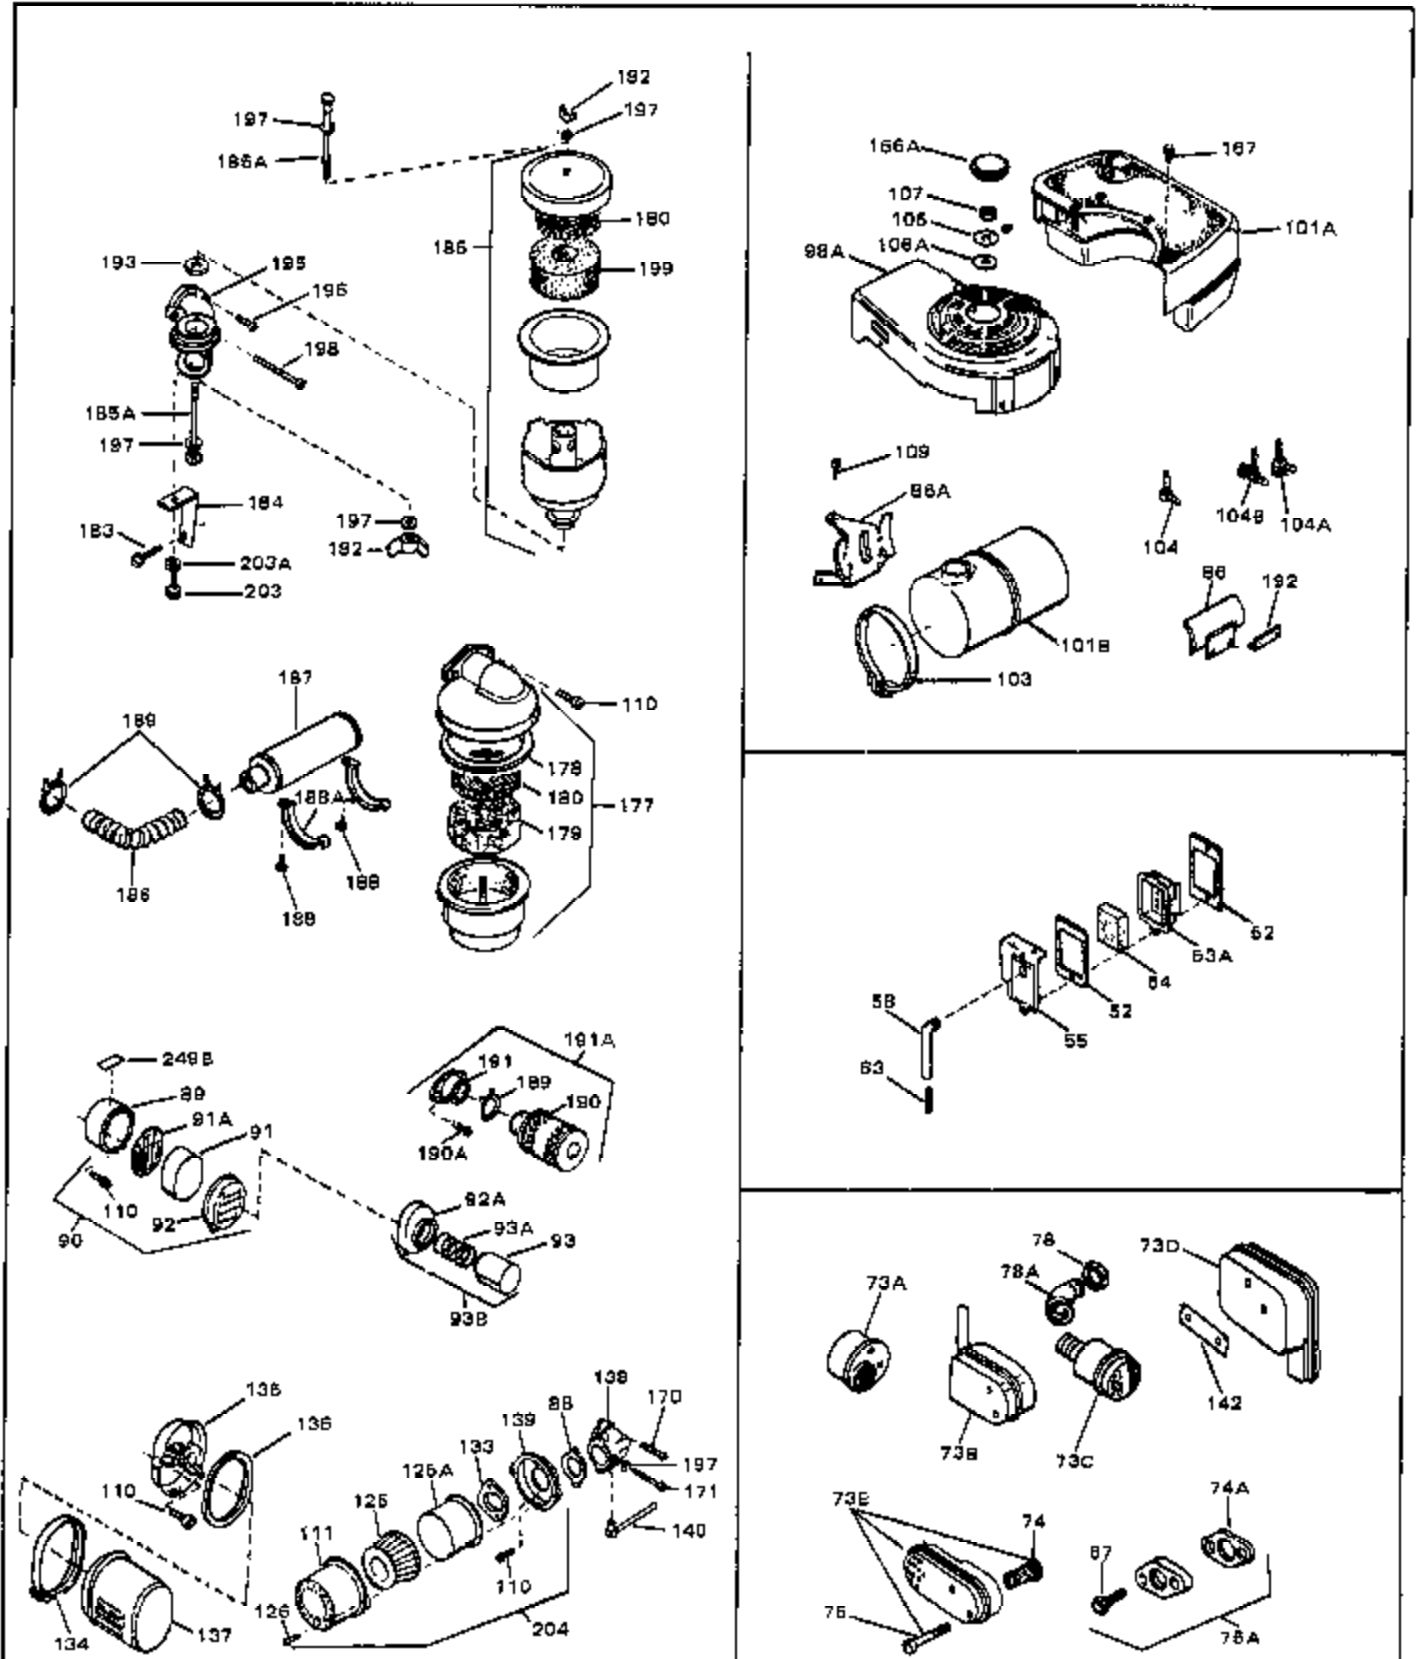

Ref #	Part Number	Qty	Description
52	31619	0	Gasket, Breather cover
63	31778	0	Spring, Coil
67	30063	0	Screw
73B	30326	0	Muffler
74A	26754	0	Gasket, Exhaust
75	27182	0	Screw, Hex hd. cap, 1/4-20 x 3-3/8
75	30298	0	Screw, Hex hd. cap, 1/4-20 x 2-1/2
75	650234	0	Screw, Hex hd. cap, 1/4-20 x 3
75	650243	0	Screw, Hex hd. cap, 1/4-20 x 2-3/4
75	650253	0	Screw, Hex hd. cap, 1/4-20 x 2-1/4
75	650493	0	Screw, Hex hd. Sems, 1/4-20 x 1-3/4
75	650795	0	Screw, Hex hd. cap, Sems, 1/4-20 x 2-5/16
75A	730162	0	Kit, Muffler Adapter
78A	28885	0	Elbow, Exhaust (90°)
78A	30617	0	Elbow, Exhaust (45°)
78	27675	0	Nut, Conduit
88	27272	0	Gasket, Air cleaner
89	31312	0	Body, Air cleaner
90	31545	0	Cleaner Assy., Air
91A	29962	0	Screen, Air cleaner
91	29961	0	Element, Air cleaner
92	30585	0	Cover, Air cleaner
93B	730510	0	Kit, Pre-cleaner
93	450124	0	Bag, Pre-cleaner
93A	450150	0	Spring, Pre-cleaner
104B	30863	0	Valve, Fuel shut-off
104	28584	0	Strainer & Elbow
104A	29683	0	Strainer & Shut-off
106	650490	0	Washer, Belleville
107	650491	0	Nut, Flywheel
109	650561	0	Screw
110	28820	0	Screw
110	29786	0	Screw
110	650399	0	Screw, Phil. fil. hd. Sems, 10-32 x 5/8
126	650152	0	Screw
133	30767	0	Spacer, Air cleaner
140	30635	0	Fitting, Breather
170	650163	0	Screw, Fil. hd. Sems, 10-32 x 7/8
171	650520	0	Screw
182	9577	0	Nut, Wing, 10-24
183	29511	0	Screw, Slotted hex washer hd., 1/4-20 x 7/16
184	30418	0	Bracket, Cleaner elbow
191A	730145	0	Air Cleaner Kit
192	29432	0	Bracket, Housing
193	27165	0	Gasket, Elbow
196	650163	0	Screw, Fil. hd. Sems, 10-32 x 7/8
197	27183	0	Washer, Fiber
197	31905	0	Washer, Paper
198	650519	0	Screw
198	650520	0	Screw
199	31408	0	Element, Air cleaner
203	30688	0	Screw, Hex hd. Sems, 1/4-20 x 1/2
203A	650722	0	Lockwasher, 1/4
204	730127	0	Cleaner Assy., Air (Poly)
249B	30002	0	Decal, Air cleaner