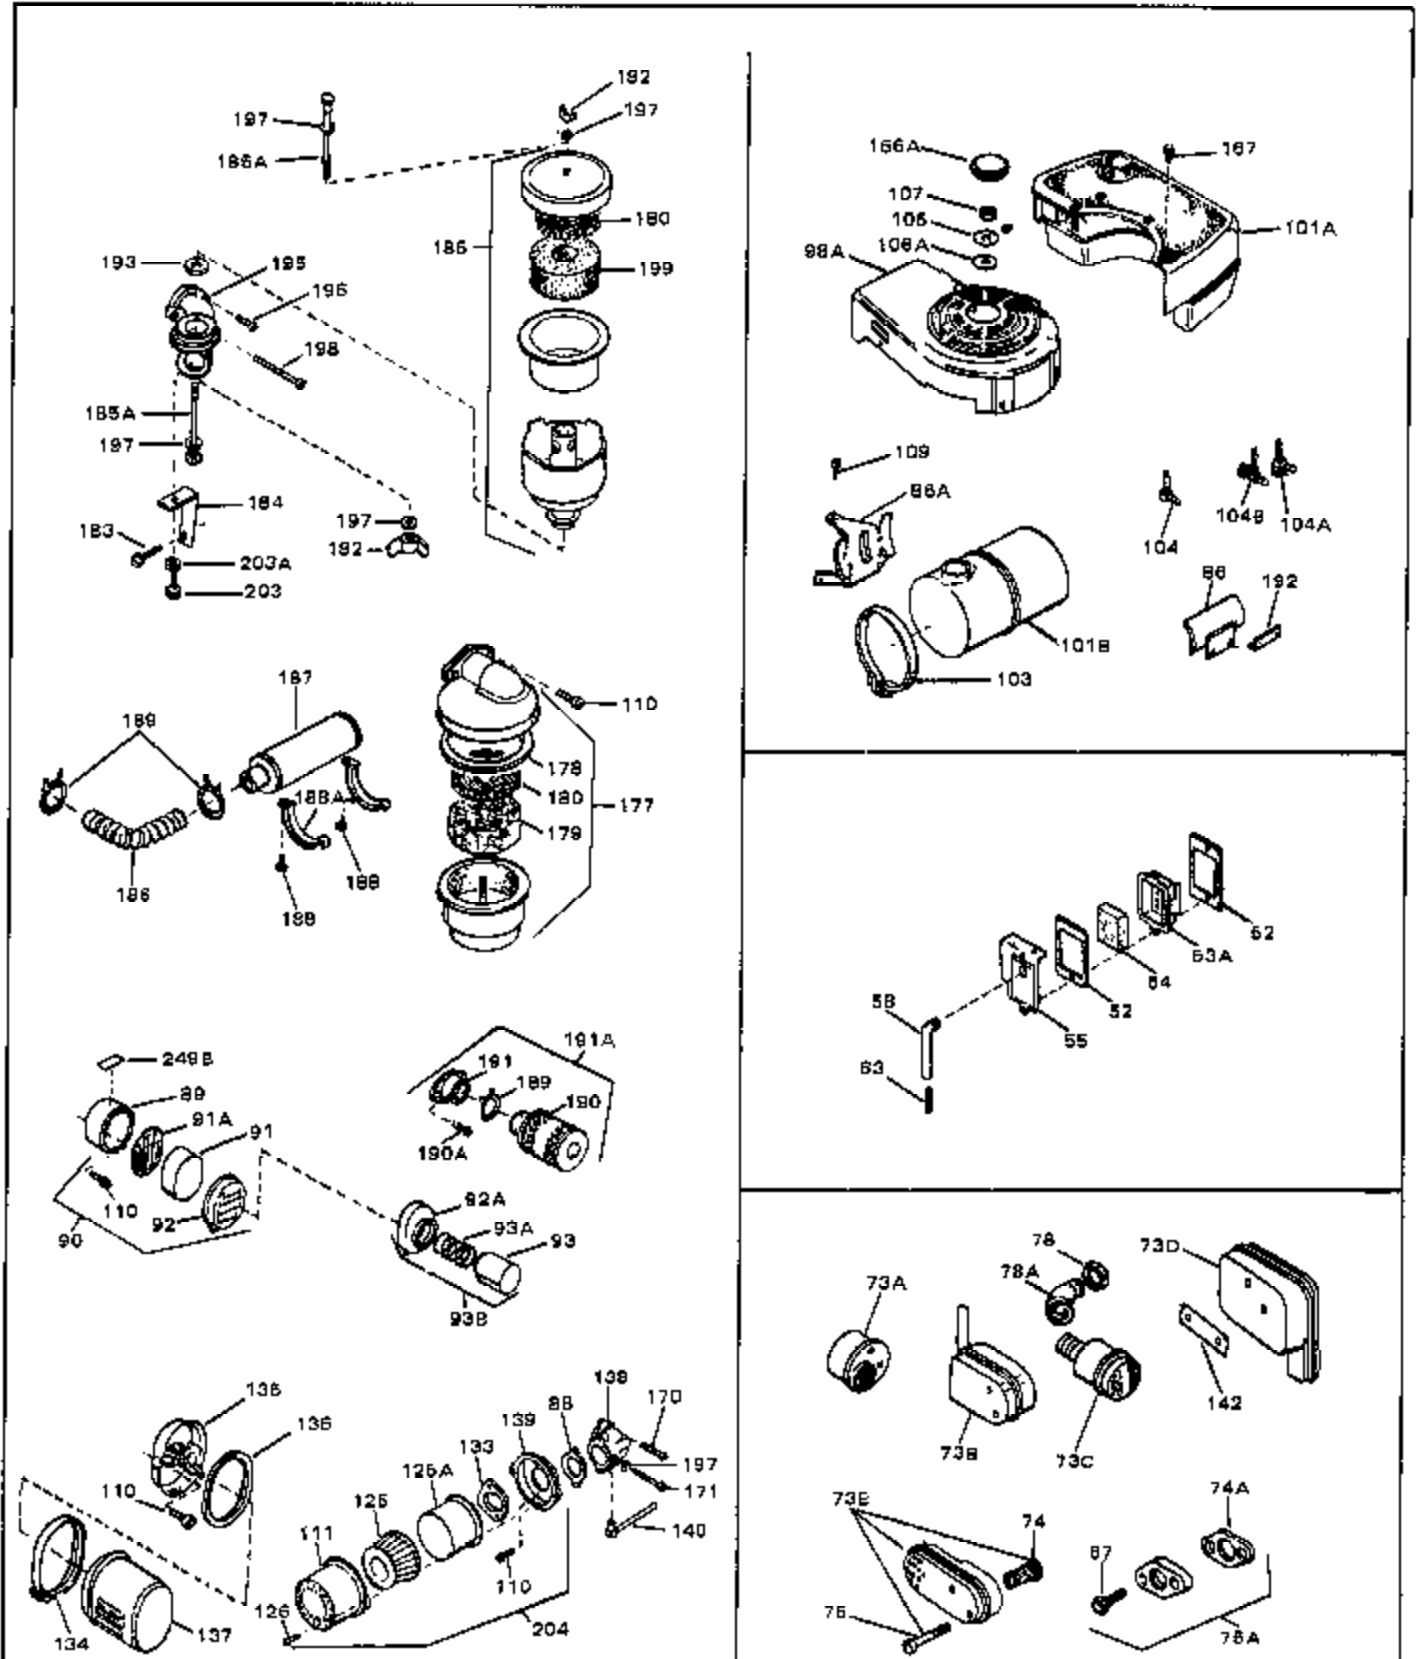

Ref #	Part Number	Qty	Description
52	31619	0	Gasket, Breather cover
63	31778	0	Spring, Coil
67	30063	0	Screw
73C	30911	0	Muffler
75	27182	0	Screw, Hex hd. cap, 1/4-20 x 3-3/8
75	30298	0	Screw, Hex hd. cap, 1/4-20 x 2-1/2
75	650234	0	Screw, Hex hd. cap, 1/4-20 x 3
75	650243	0	Screw, Hex hd. cap, 1/4-20 x 2-3/4
75	650253	0	Screw, Hex hd. cap, 1/4-20 x 2-1/4
75	650493	0	Screw, Hex hd. Sems, 1/4-20 x 1-3/4
75	650795	0	Screw, Hex hd. cap, Sems, 1/4-20 x 2-5/16
75A	730162	0	Kit, Muffler Adapter
78	27675	0	Nut, Conduit
78A	28885	0	Elbow, Exhaust (90°)
78A	30617	0	Elbow, Exhaust (45°)
88	27272	0	Gasket, Air cleaner
89	31312	0	Body, Air cleaner
90	31545	0	Cleaner Assy., Air
91	29961	0	Element, Air cleaner
91A	29962	0	Screen, Air cleaner
92	30585	0	Cover, Air cleaner
93A	450150	0	Spring, Pre-cleaner
93B	730510	0	Kit, Pre-cleaner
93	450124	0	Bag, Pre-cleaner
104B	30863	0	Valve, Fuel shut-off
104A	29683	0	Strainer & Shut-off
104	28584	0	Strainer & Elbow
106	650490	0	Washer, Belleville
107	650607	0	Nut, Flywheel
109	650561	0	Screw
110	28820	0	Screw
110	29786	0	Screw
110	650399	0	Screw, Phil. fil. hd. Sems, 10-32 x 5/8
126	650152	0	Screw
133	30767	0	Spacer, Air cleaner
140	30635	0	Fitting, Breather
170	650163	0	Screw, Fil. hd. Sems, 10-32 x 7/8
171	650520	0	Screw
182	9577	0	Nut, Wing, 10-24
183	29511	0	Screw, Slotted hex washer hd., 1/4-20 x 7/16
184	30418	0	Bracket, Cleaner elbow
191A	730145	0	Air Cleaner Kit
192	29432	0	Bracket, Housing
193	27165	0	Gasket, Elbow
196	650163	0	Screw, Fil. hd. Sems, 10-32 x 7/8
197	27183	0	Washer, Fiber
197	31905	0	Washer, Paper
198	650519	0	Screw
198	650520	0	Screw
199	31408	0	Element, Air cleaner
203A	650722	0	Lockwasher, 1/4
203	30688	0	Screw, Hex hd. Sems, 1/4-20 x 1/2
204	730127	0	Cleaner Assy., Air (Poly)
249B	30002	0	Decal, Air cleaner