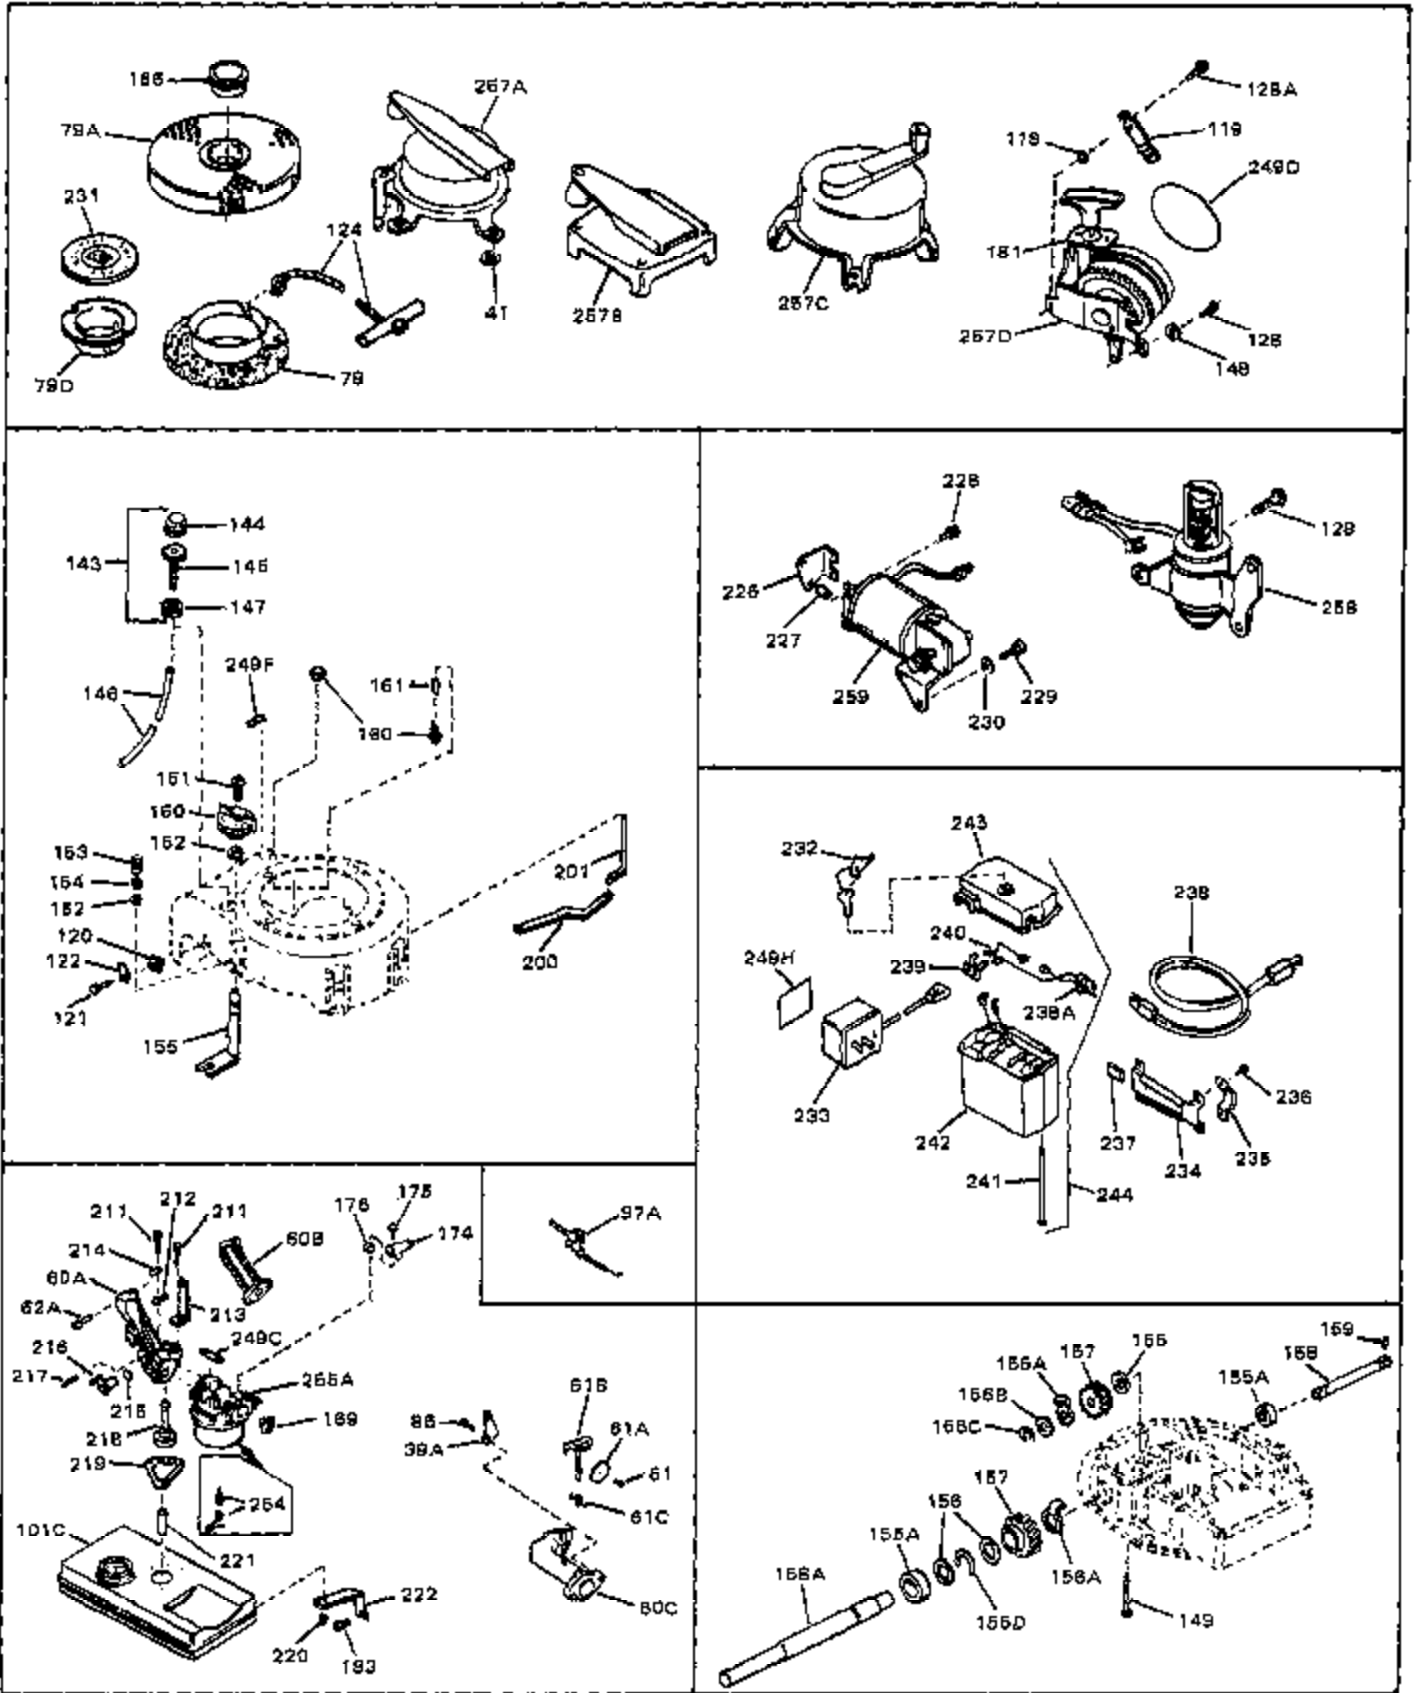

Ref #	Part Number	Qty	Description
41	27070	0	Lockwasher
41	27656	0	Washer, Flat
41	650168	0	Washer, Flat
79	30892	0	Pulley, Rope starter
79A	32237	0	Screen, Flywheel
85	30564	0	Screw
85	6201	0	Screw
85	6202	0	Screw
124	590343	0	Rope & Handle Assy., Starter
128	650737	0	Screw, Hex washer hd. taptite, 1/4-20 x 1/2
143	32182	0	Primer Assy.
144	32183	0	Bulb, Primer
145	32184	0	Body, Primer
146	32180A	0	Line, Primer
147	32312	0	Retainer, Primer bulb
148	8345	0	Washer, 1/4
149	650492	0	Screw
166	32119	0	Plug, Screen
166	32236	0	Plug, Screen
181	590441	0	Rope Guide Assy.
181	590516	0	Bracket Assy.
183	29511	0	Screw, Slotted hex washer hd., 1/4-20 x 7/16
249C	31495	0	Decal, Speed control
257D	590450A	0	Starter, Side mount rewind