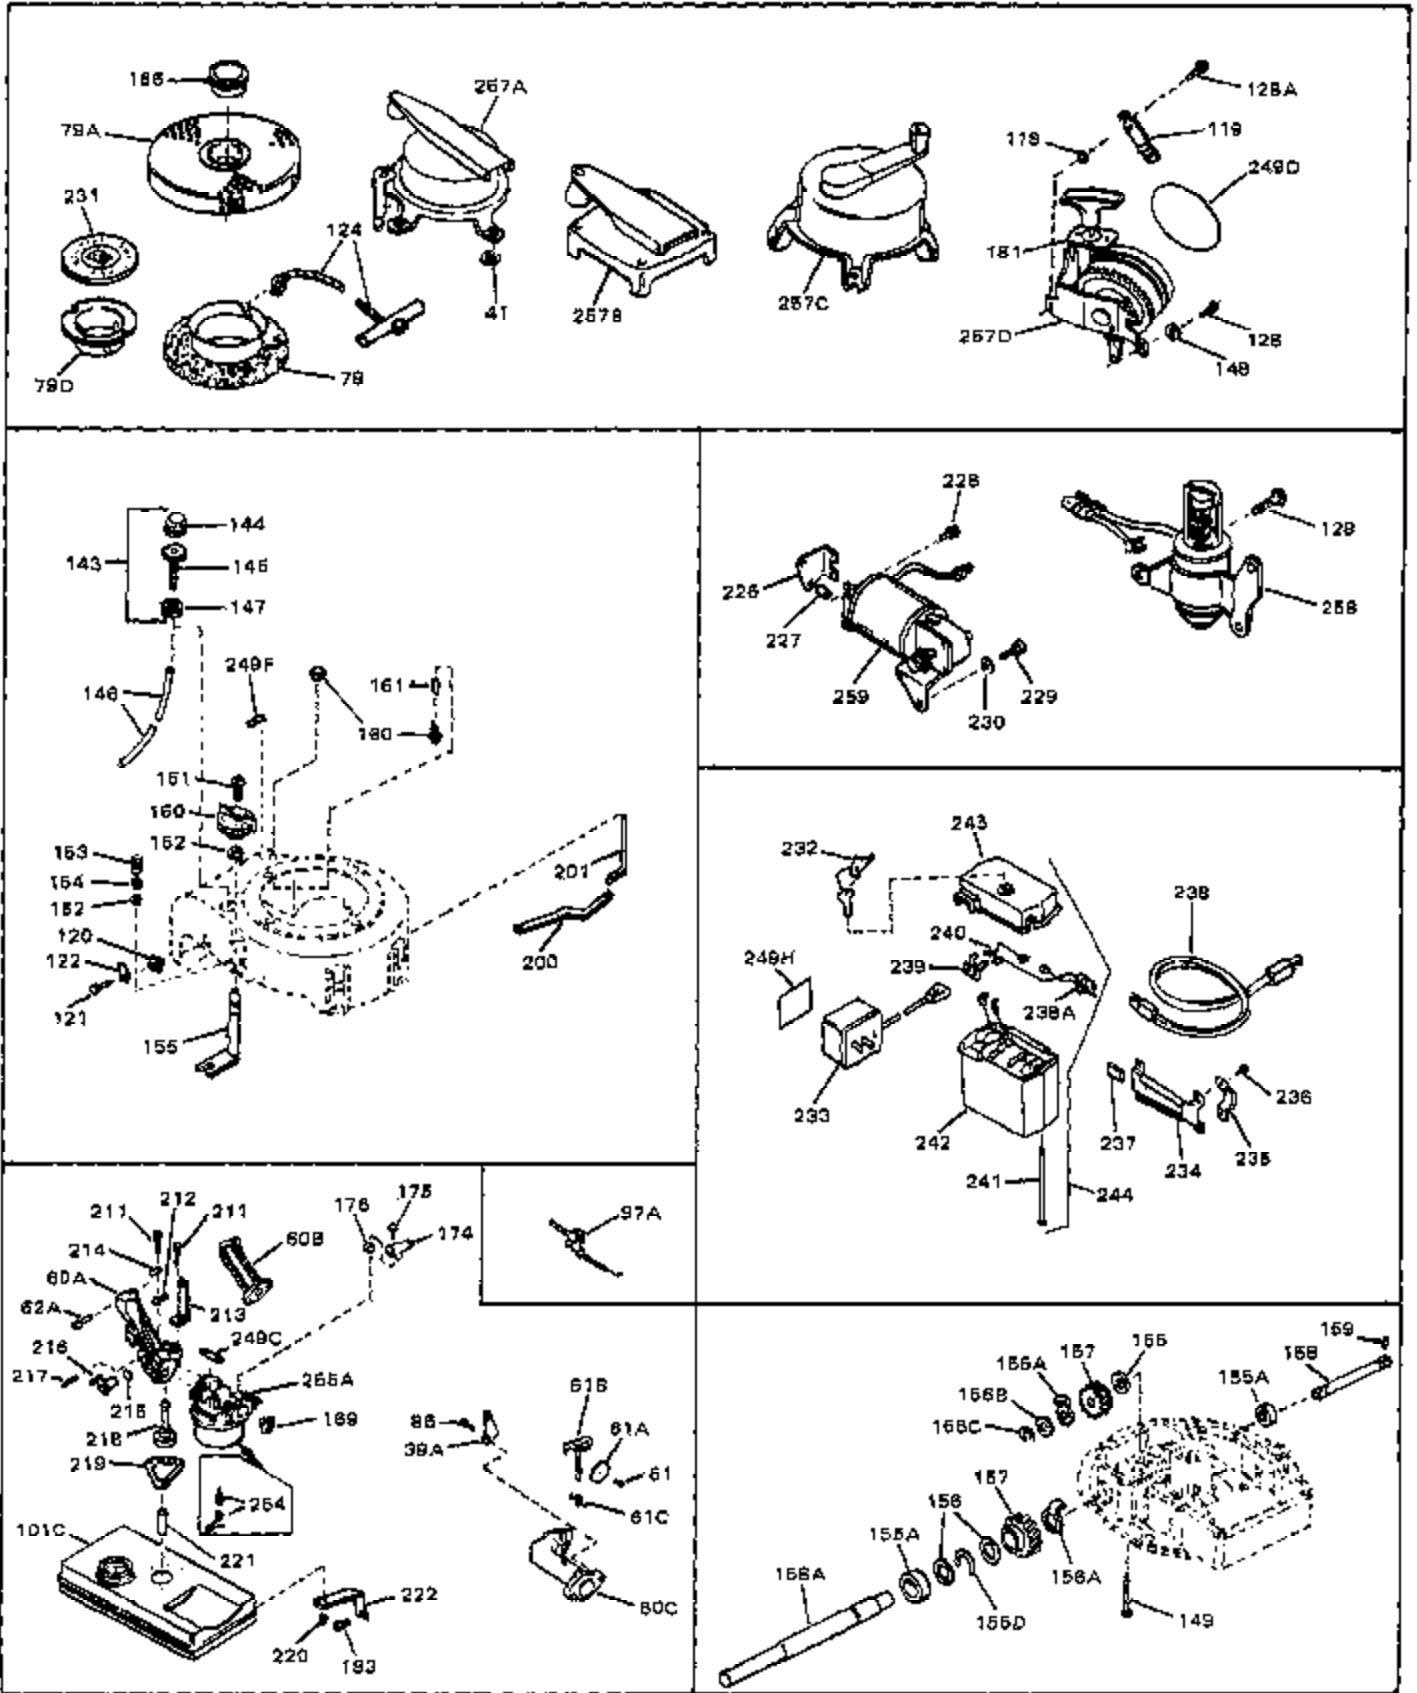

Ref #	Part Number	Qty	Description
41	27070	0	Lockwasher
41	27656	0	Washer, Flat
41	650168	0	Washer, Flat
79D	590416	0	Cup, Starter
79	30892	0	Pulley, Rope starter
85	30564	0	Screw
85	6201	0	Screw
85	6202	0	Screw
124	590343	0	Rope & Handle Assy., Starter
128	650737	0	Screw, Hex washer hd. taptite, 1/4-20 x 1/2
148	8345	0	Washer, 1/4
149	650492	0	Screw
166	32119	0	Plug, Screen
166	32236	0	Plug, Screen
181	590441	0	Rope Guide Assy.
181	590516	0	Bracket Assy.
183	29511	0	Screw, Slotted hex washer hd., 1/4-20 x 7/16
249C	32850	0	Decal, Speed control