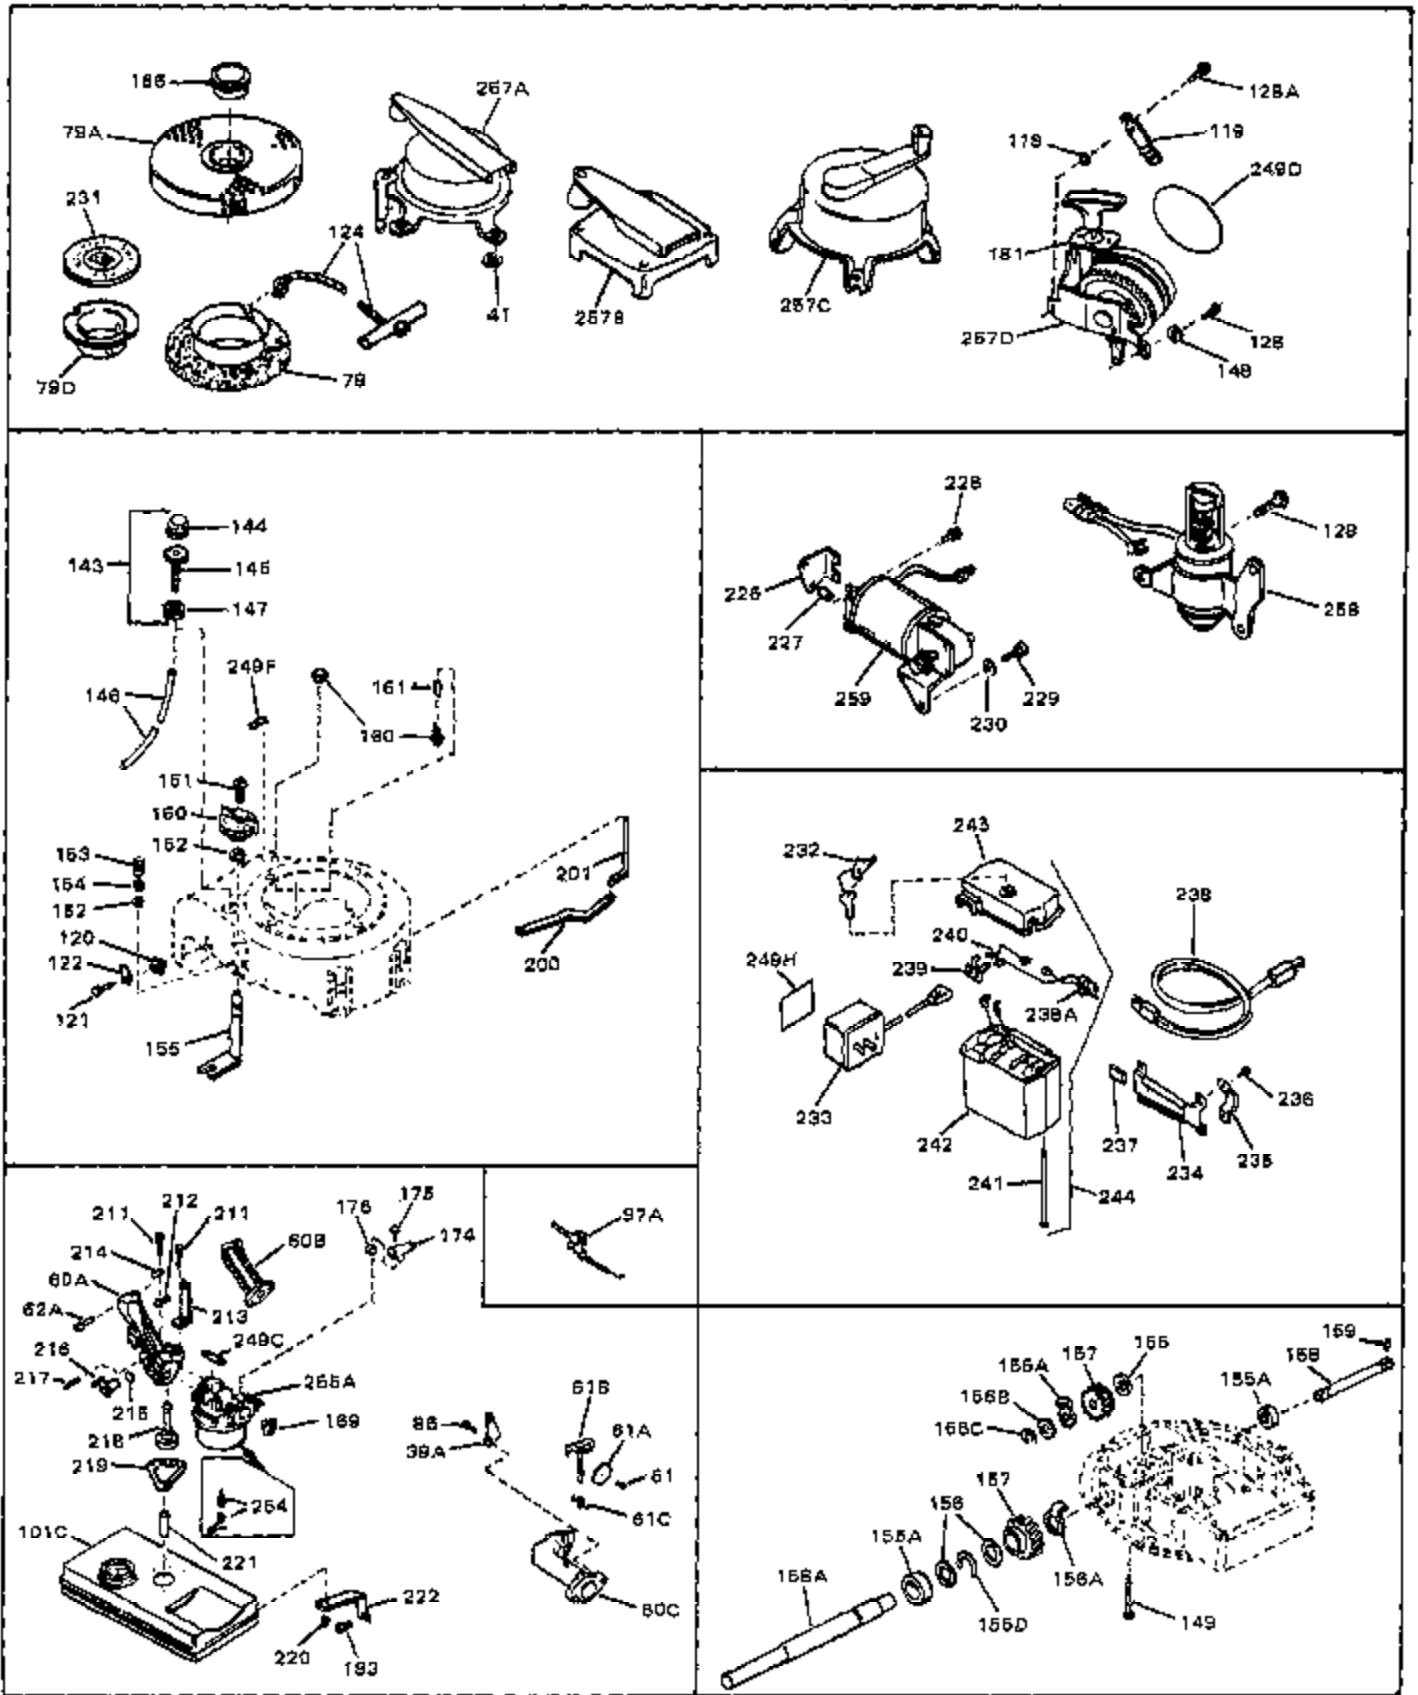

Ref #	Part Number	Qty	Description
41	27070	0	Lockwasher
41	27656	0	Washer, Flat
41	650168	0	Washer, Flat
79D	590416	0	Cup, Starter
79	30892	0	Pulley, Rope starter
85	30564	0	Screw
85	6201	0	Screw
85	6202	0	Screw
124	590343	0	Rope & Handle Assy., Starter
128	650737	0	Screw, Hex washer hd. taptite, 1/4-20 x 1/2
148	8345	0	Washer, 1/4
149	650492	0	Screw
166	32119	0	Plug, Screen
166	32236	0	Plug, Screen
181	590441	0	Rope Guide Assy.
181	590516	0	Bracket Assy.
183	29511	0	Screw, Slotted hex washer hd., 1/4-20 x 7/16
249C	31495	0	Decal, Speed control
254	631021	0	Inlet Needle, Seat & Clip Assy.
255A	631238	0	Carburetor