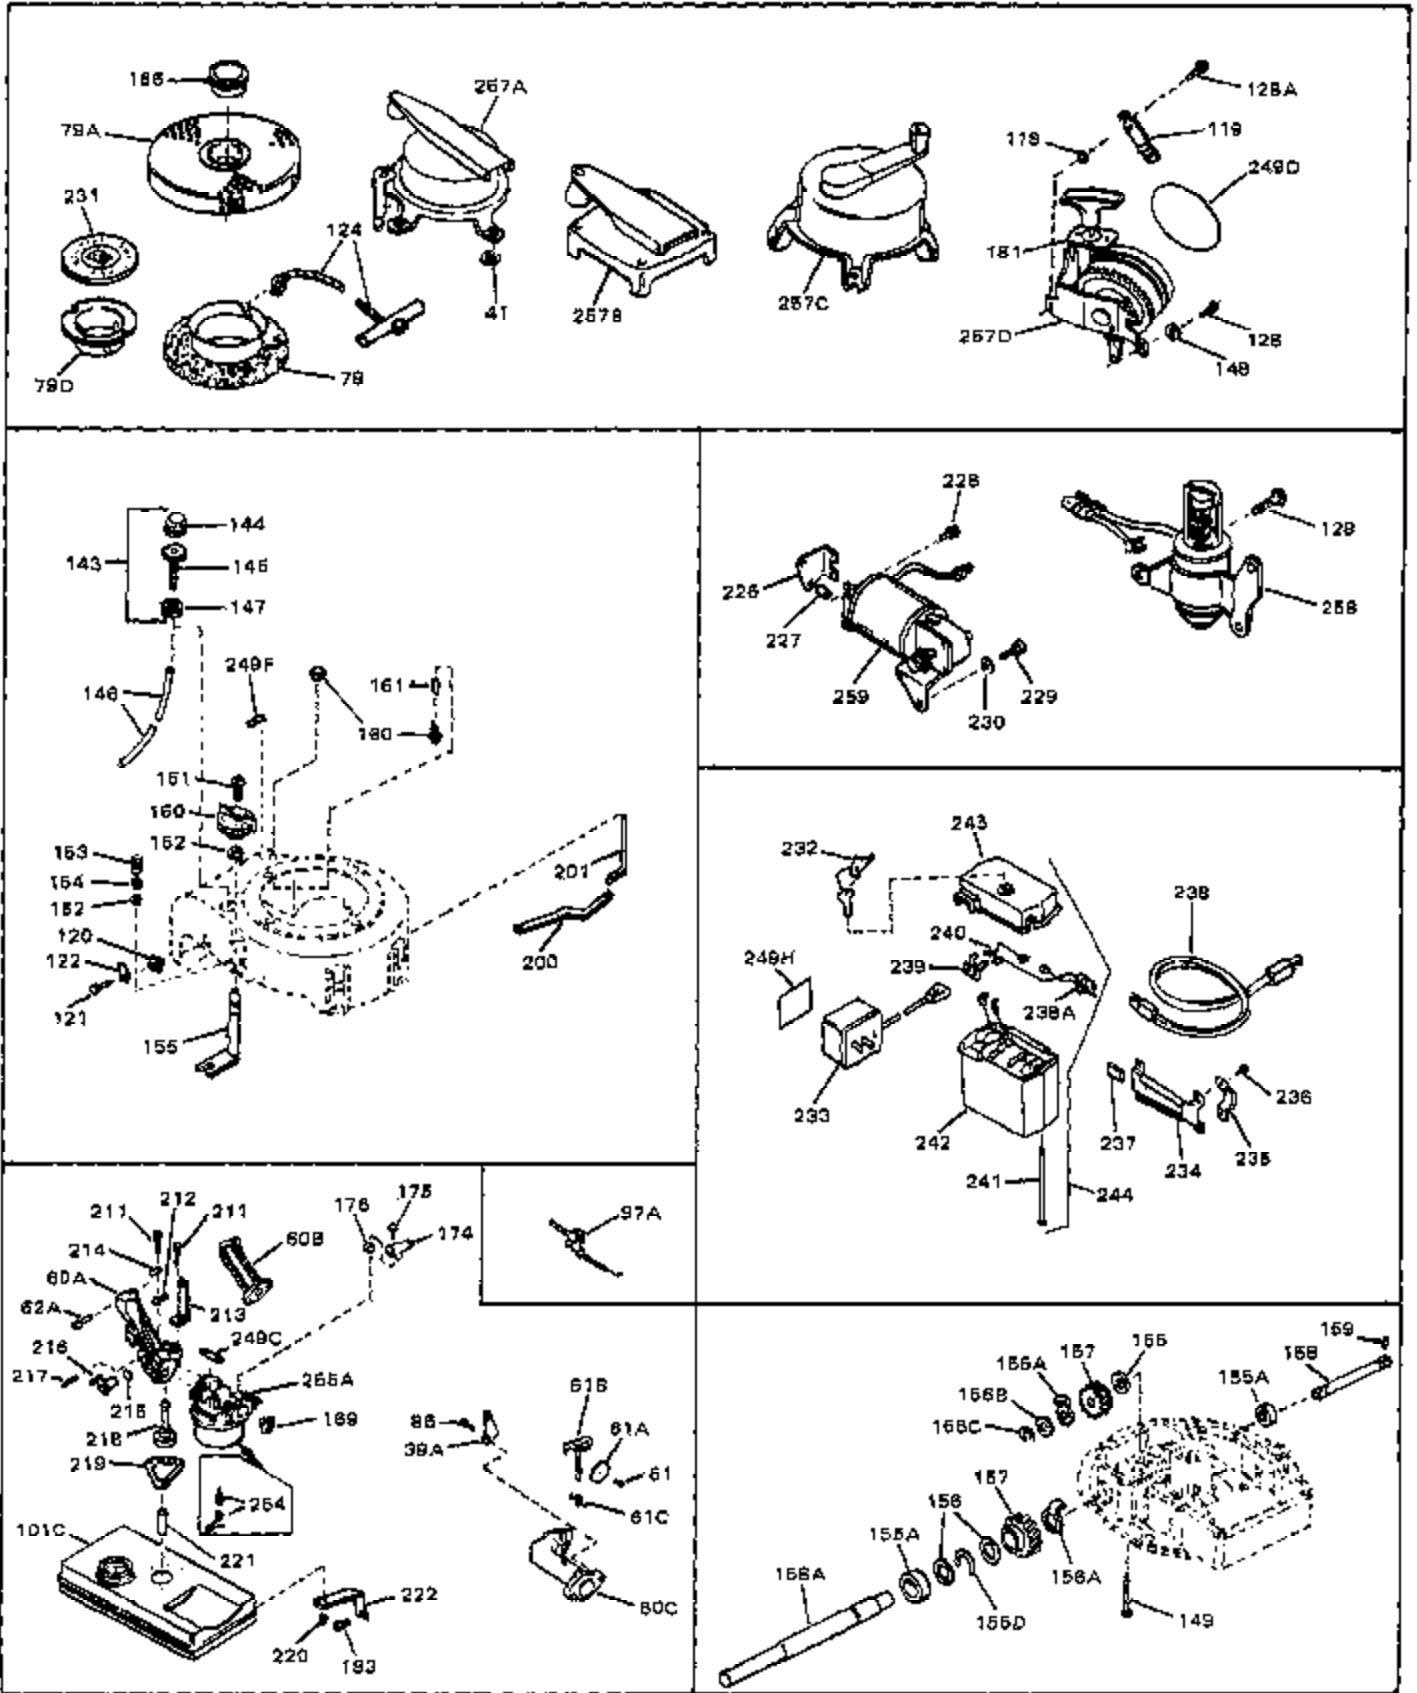

Ref #	Part Number	Qty	Description
41	27070	0	Lockwasher
41	27656	0	Washer, Flat
41	650168	0	Washer, Flat
79D	590416	0	Cup, Starter
79	30892	0	Pulley, Rope starter
85	30564	0	Screw
85	6201	0	Screw
85	6202	0	Screw
124	590343	0	Rope & Handle Assy., Starter
128	650737	0	Screw, Hex washer hd. taptite, 1/4-20 x 1/2
148	8345	0	Washer, 1/4
149	650492	0	Screw
166	32119	0	Plug, Screen
166	32236	0	Plug, Screen
181	590441	0	Rope Guide Assy.
181	590516	0	Bracket Assy.
183	29511	0	Screw, Slotted hex washer hd., 1/4-20 x 7/16
249C	31495	0	Decal, Speed control
254	631021	0	Inlet Needle, Seat & Clip Assy.
255A	631238	0	Carburetor