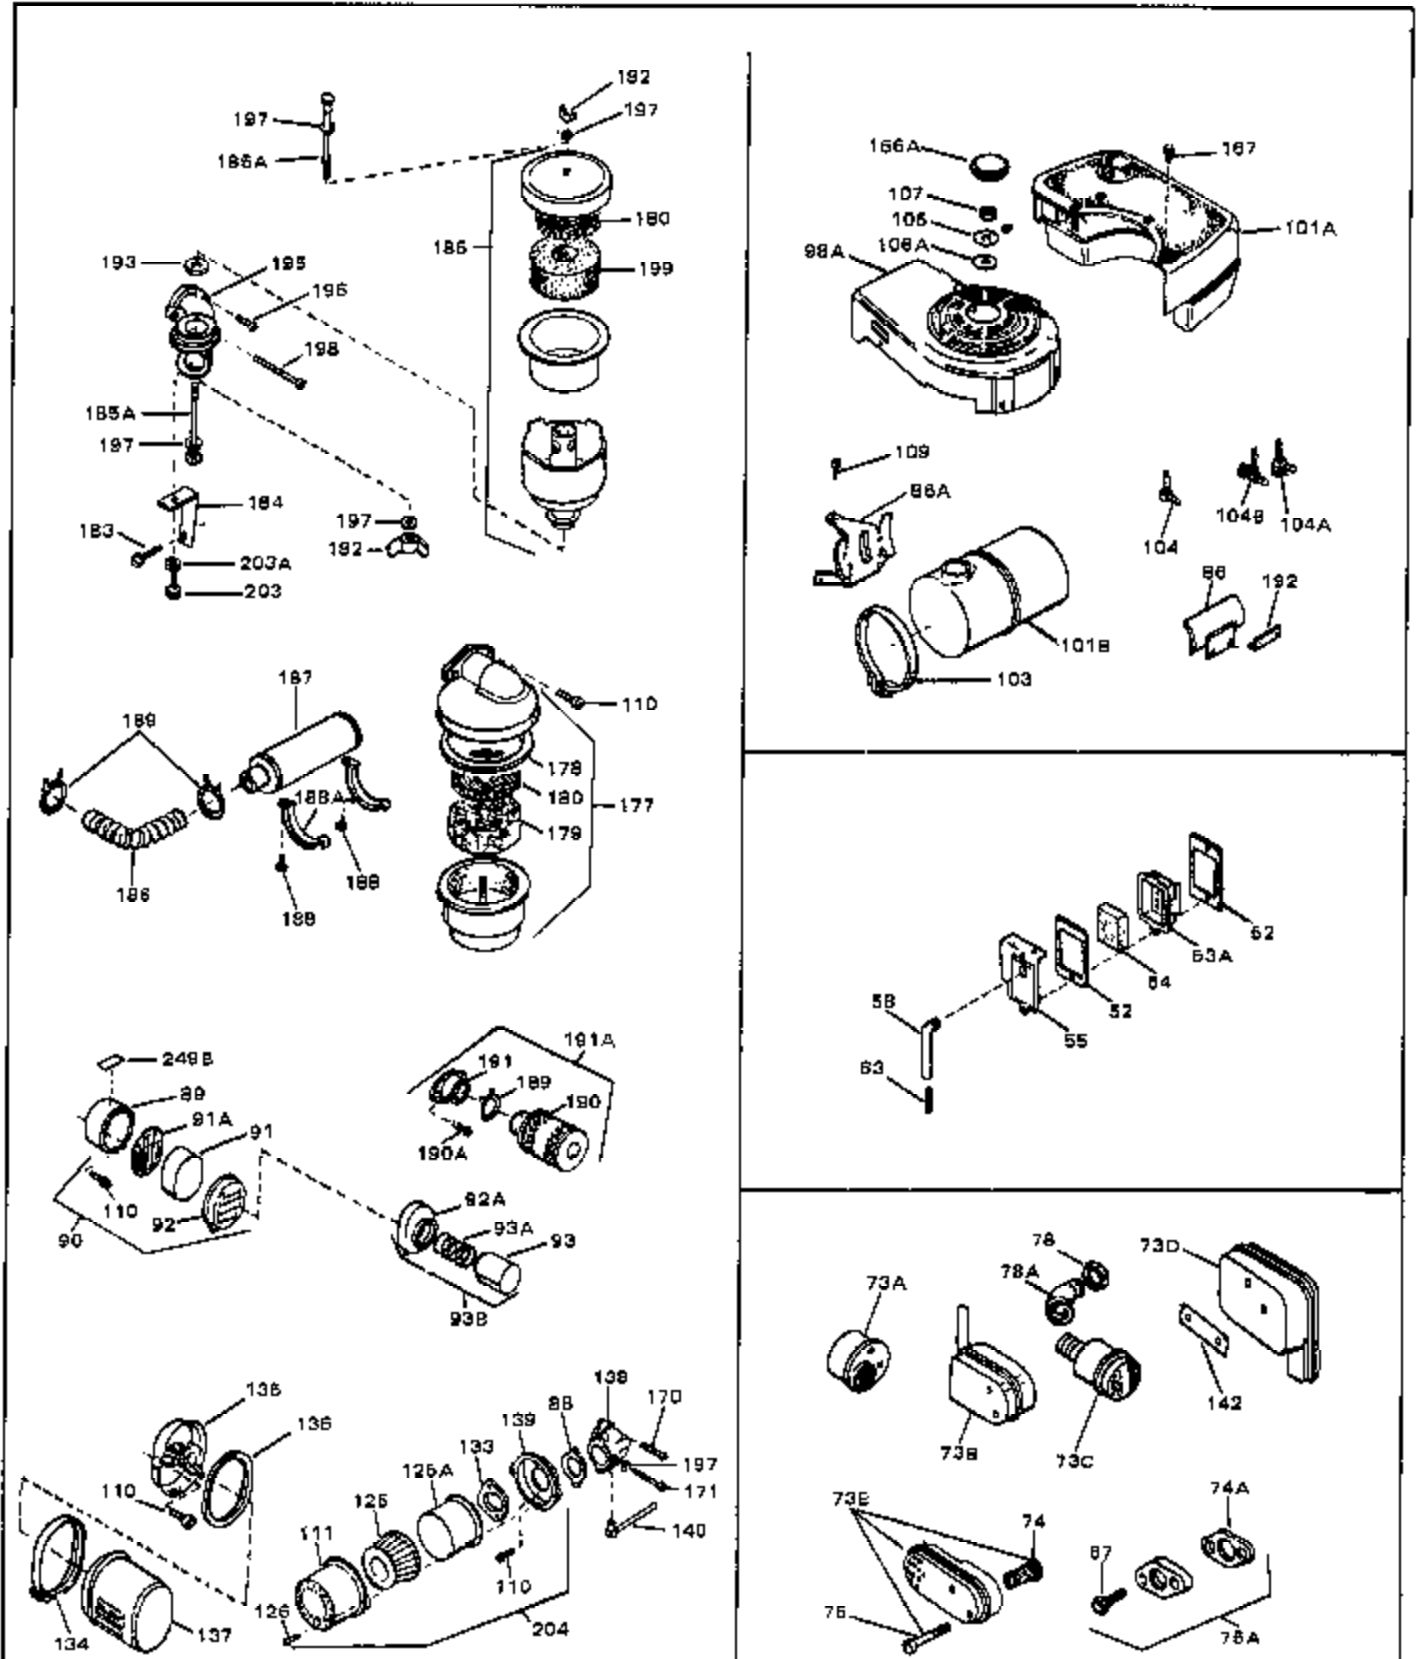

Ref #	Part Number	Qty	Description
52	27234	0	Gasket, Breather cover
53A	27810	0	Body, Breather
54	27233	0	Element, Breather
55	27626	0	Cover, Breather box
58	27627	0	Tube, Breather
63	31778	0	Spring, Coil
67	30063	0	Screw
73B	30326	0	Muffler
74A	26754	0	Gasket, Exhaust
75	650795	0	Screw, Hex hd. cap, Sems, 1/4-20 x 2-5/16
75	27182	0	Screw, Hex hd. cap, 1/4-20 x 3-3/8
75	30298	0	Screw, Hex hd. cap, 1/4-20 x 2-1/2
75	650234	0	Screw, Hex hd. cap, 1/4-20 x 3
75	650243	0	Screw, Hex hd. cap, 1/4-20 x 2-3/4
75	650253	0	Screw, Hex hd. cap, 1/4-20 x 2-1/4
75	650493	0	Screw, Hex hd. Sems, 1/4-20 x 1-3/4
75A	730162	0	Kit, Muffler Adapter
78A	28885	0	Elbow, Exhaust (90°)
78A	30617	0	Elbow, Exhaust (45°)
78	27675	0	Nut, Conduit
86	30794A	0	Bracket, Fuel tank
88	27272	0	Gasket, Air cleaner
91A	29962	0	Screen, Air cleaner
93A	450150	0	Spring, Pre-cleaner
93	450124	0	Bag, Pre-cleaner
93B	730510	0	Kit, Pre-cleaner
101B	29767	0	Tank Assy., Fuel
104	28584	0	Strainer & Elbow
104B	30863	0	Valve, Fuel shut-off
104A	29683	0	Strainer & Shut-off
106	650490	0	Washer, Belleville
107	650607	0	Nut, Flywheel
109	650561	0	Screw
110	28820	0	Screw
110	29786	0	Screw
110	650399	0	Screw, Phil. fil. hd. Sems, 10-32 x 5/8
126	650152	0	Screw
133	30767	0	Spacer, Air cleaner
134	29239	0	Clamp, Air cleaner
135	29205	0	Bracket, Air cleaner
136	29204	0	Gasket, Air cleaner
137	29203	0	Cleaner, Air
140	30635	0	Fitting, Breather
170	650163	0	Screw, Fil. hd. Sems, 10-32 x 7/8
171	650520	0	Screw
182	9577	0	Nut, Wing, 10-24
183	29511	0	Screw, Slotted hex washer hd., 1/4-20 x 7/16
184	30418	0	Bracket, Cleaner elbow
191A	730145	0	Air Cleaner Kit
192	29432	0	Bracket, Housing
193	27165	0	Gasket, Elbow
196	650163	0	Screw, Fil. hd. Sems, 10-32 x 7/8
197	27183	0	Washer, Fiber
197	31905	0	Washer, Paper
198	650519	0	Screw
198	650520	0	Screw
199	31408	0	Element, Air cleaner
203	30688	0	Screw, Hex hd. Sems, 1/4-20 x 1/2