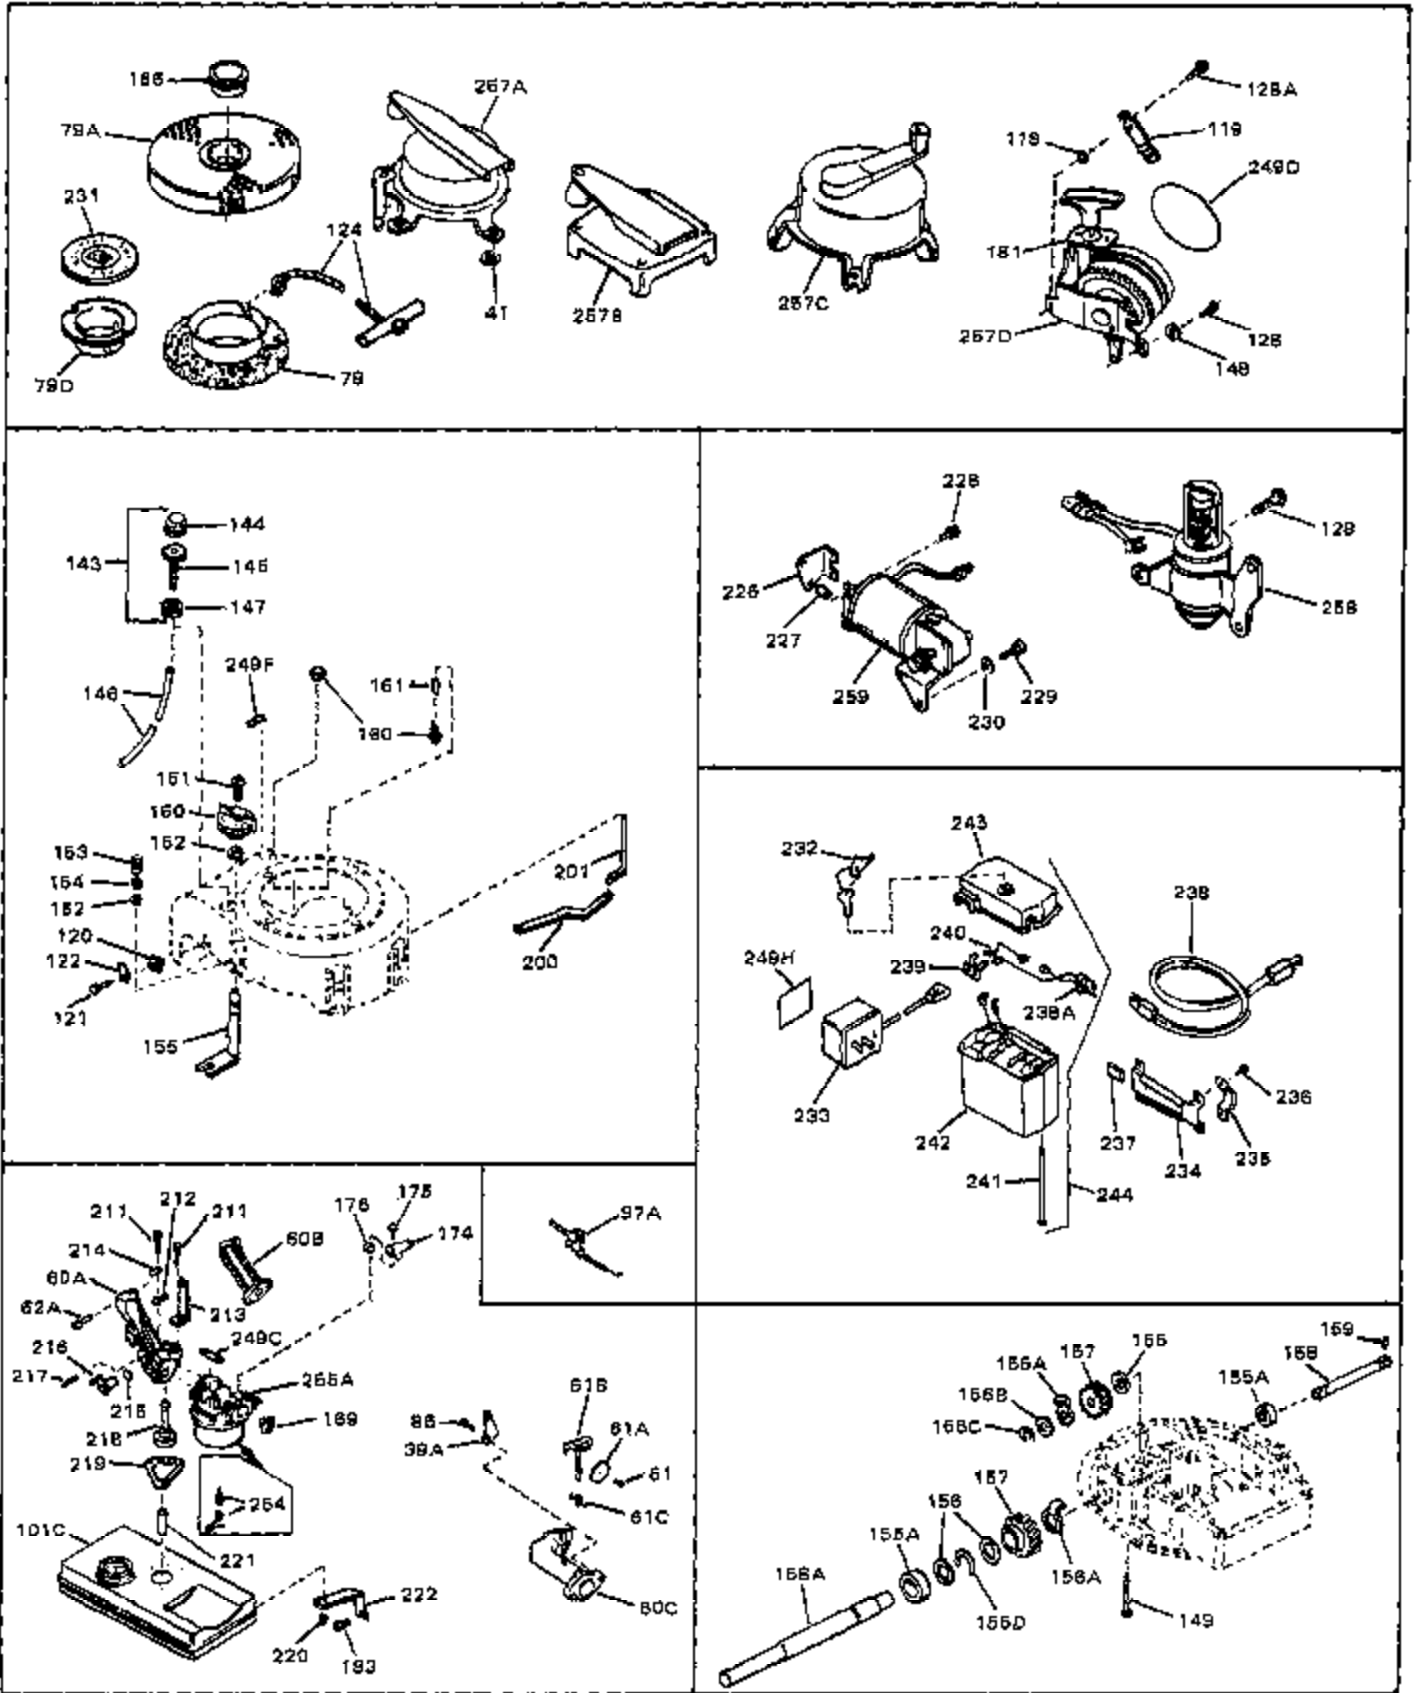

Ref #	Part Number	Qty	Description
41	27070	0	Lockwasher
41	27656	0	Washer, Flat
41	650168	0	Washer, Flat
79D	590416	0	Cup, Starter
79	30892	0	Pulley, Rope starter
85	30564	0	Screw
85	6201	0	Screw
85	6202	0	Screw
124	590343	0	Rope & Handle Assy., Starter
128	650737	0	Screw, Hex washer hd. taptite, 1/4-20 x 1/2
148	8345	0	Washer, 1/4
149	650492	0	Screw
166	32119	0	Plug, Screen
166	32236	0	Plug, Screen
181	590441	0	Rope Guide Assy.
181	590516	0	Bracket Assy.
183	29511	0	Screw, Slotted hex washer hd., 1/4-20 x 7/16
249C	31495	0	Decal, Speed control