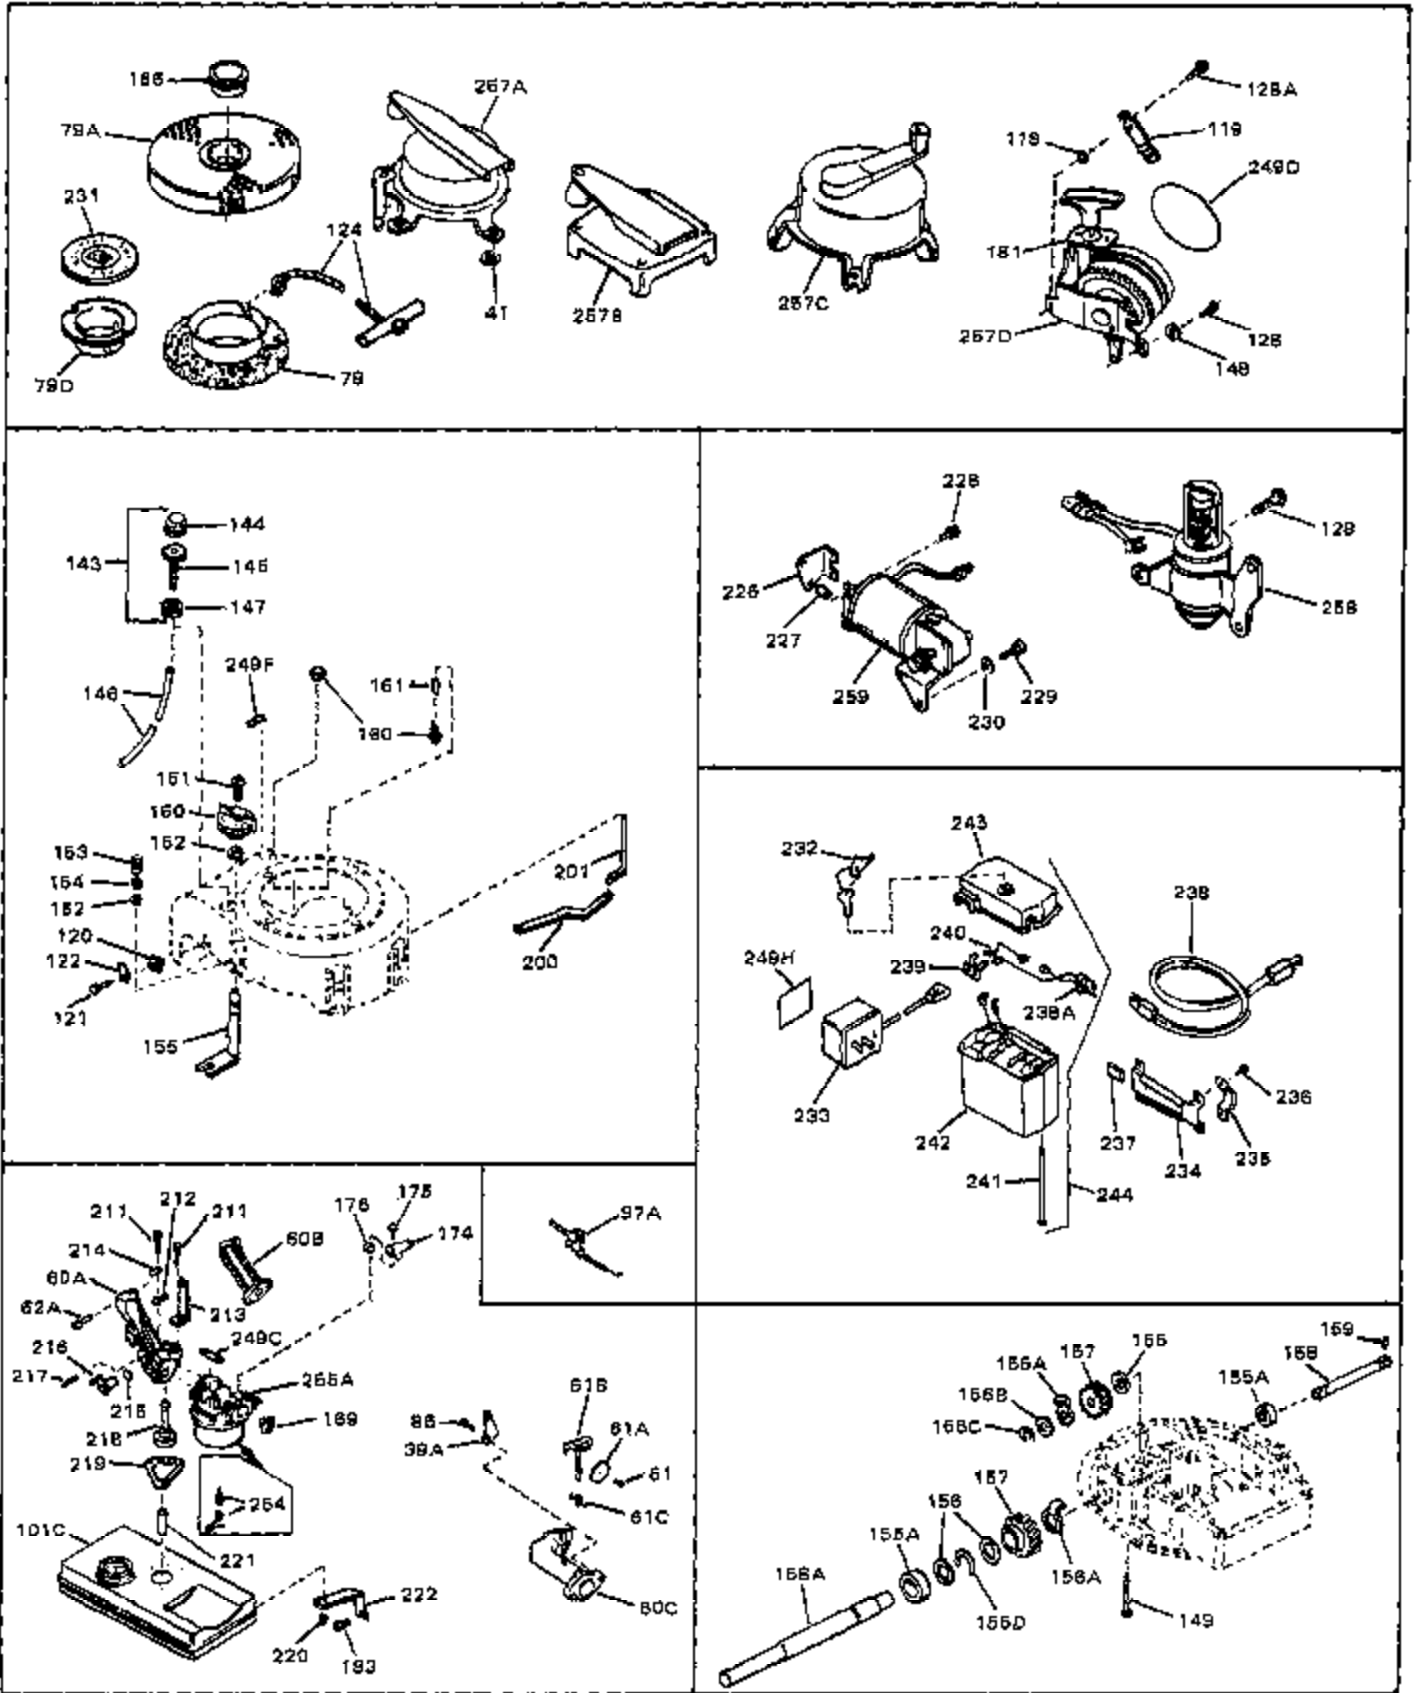

Ref #	Part Number	Qty	Description
41	27070	0	Lockwasher
41	27656	0	Washer, Flat
41	650168	0	Washer, Flat
79D	590416	0	Cup, Starter
79	30892	0	Pulley, Rope starter
85	30564	0	Screw
85	6201	0	Screw
85	6202	0	Screw
124	590343	0	Rope & Handle Assy., Starter
128	650737	0	Screw, Hex washer hd. taptite, 1/4-20 x 1/2
148	8345	0	Washer, 1/4
149	650492	0	Screw
166	32119	0	Plug, Screen
166	32236	0	Plug, Screen
181	590441	0	Rope Guide Assy.
181	590516	0	Bracket Assy.
183	29511	0	Screw, Slotted hex washer hd., 1/4-20 x 7/16
249C	31495	0	Decal, Speed control
254	631021	0	Inlet Needle, Seat & Clip Assy.
255A	631242	0	Carburetor