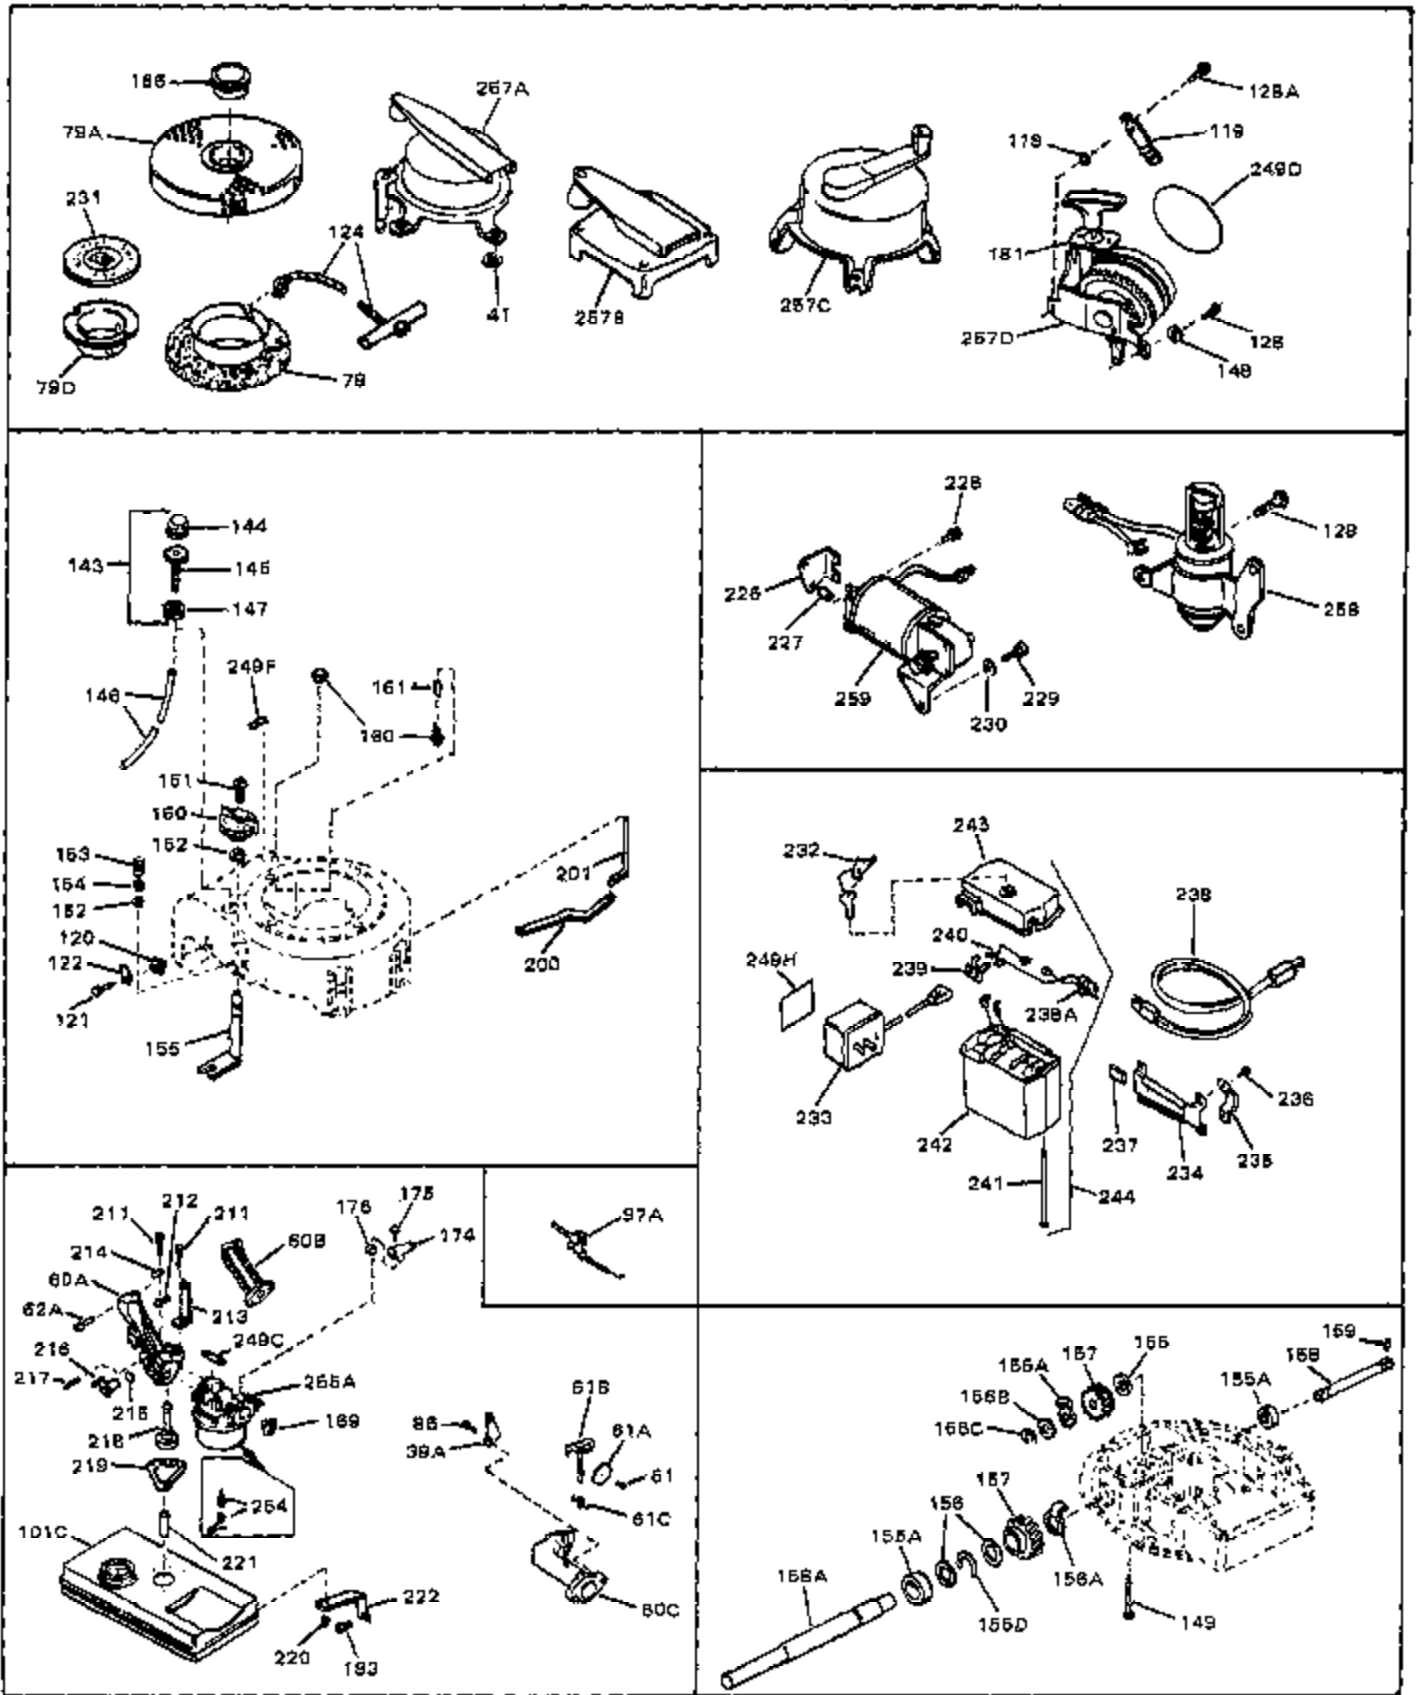

Ref #	Part Number	Qty	Description
41	27070	0	Lockwasher
41	27656	0	Washer, Flat
41	650168	0	Washer, Flat
79D	590416	0	Cup, Starter
79	30892	0	Pulley, Rope starter
85	30564	0	Screw
85	6201	0	Screw
85	6202	0	Screw
124	590343	0	Rope & Handle Assy., Starter
128	650737	0	Screw, Hex washer hd. taptite, 1/4-20 x 1/2
148	8345	0	Washer, 1/4
149	650492	0	Screw
166	32119	0	Plug, Screen
166	32236	0	Plug, Screen
181	590441	0	Rope Guide Assy.
181	590516	0	Bracket Assy.
183	29511	0	Screw, Slotted hex washer hd., 1/4-20 x 7/16
249C	31495	0	Decal, Speed control
254	631021	0	Inlet Needle, Seat & Clip Assy.
255A	631581	0	Carburetor