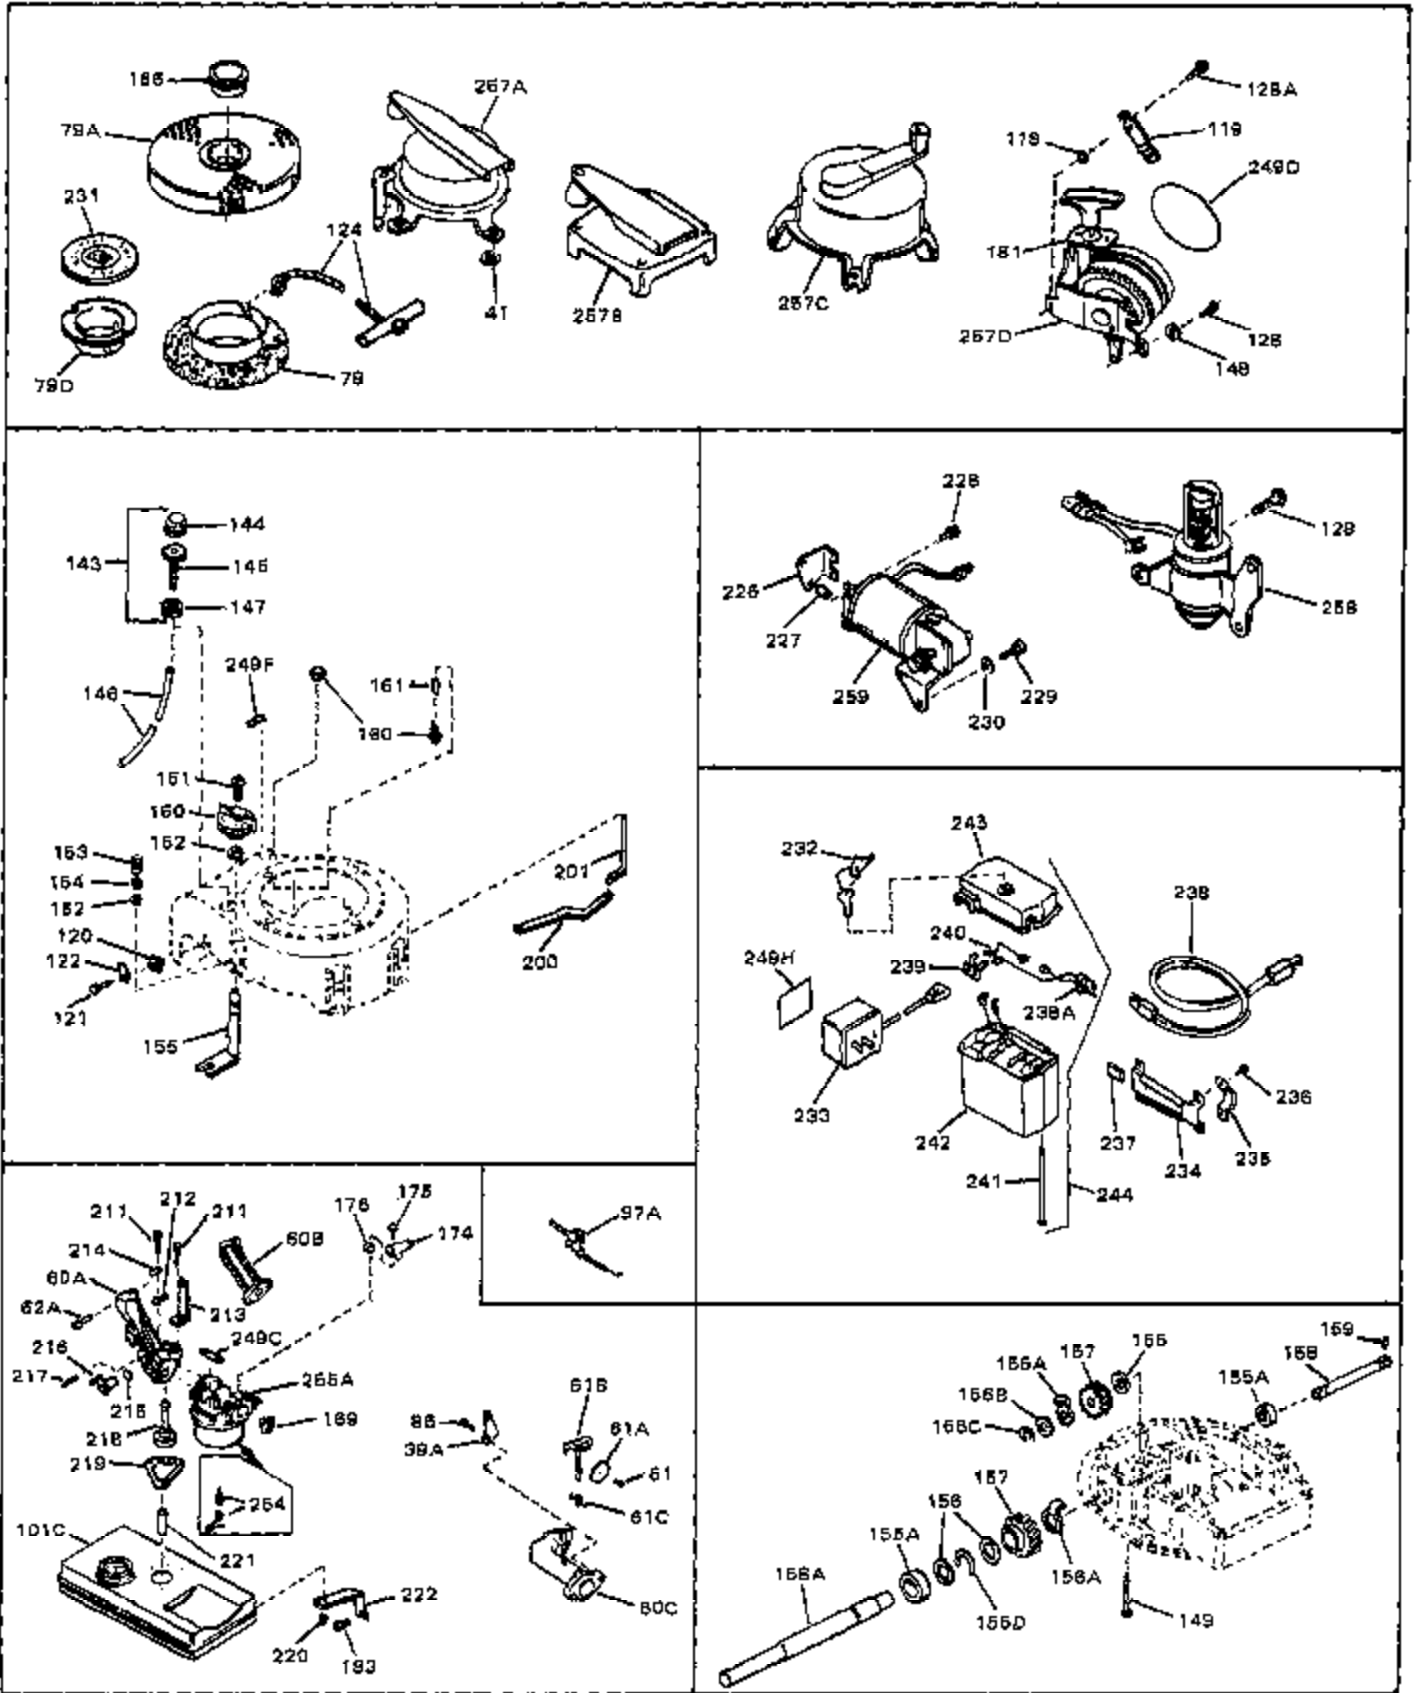

Ref #	Part Number	Qty	Description
41	27070	0	Lockwasher
41	27656	0	Washer, Flat
41	650168	0	Washer, Flat
79D	590416	0	Cup, Starter
79	30892	0	Pulley, Rope starter
85	30564	0	Screw
85	6201	0	Screw
85	6202	0	Screw
124	590343	0	Rope & Handle Assy., Starter
128	650737	0	Screw, Hex washer hd. taptite, 1/4-20 x 1/2
148	8345	0	Washer, 1/4
149	650492	0	Screw
166	32119	0	Plug, Screen
166	32236	0	Plug, Screen
181	590441	0	Rope Guide Assy.
181	590516	0	Bracket Assy.
183	29511	0	Screw, Slotted hex washer hd., 1/4-20 x 7/16
249C	31495	0	Decal, Speed control
254	631021	0	Inlet Needle, Seat & Clip Assy.
255A	631581	0	Carburetor