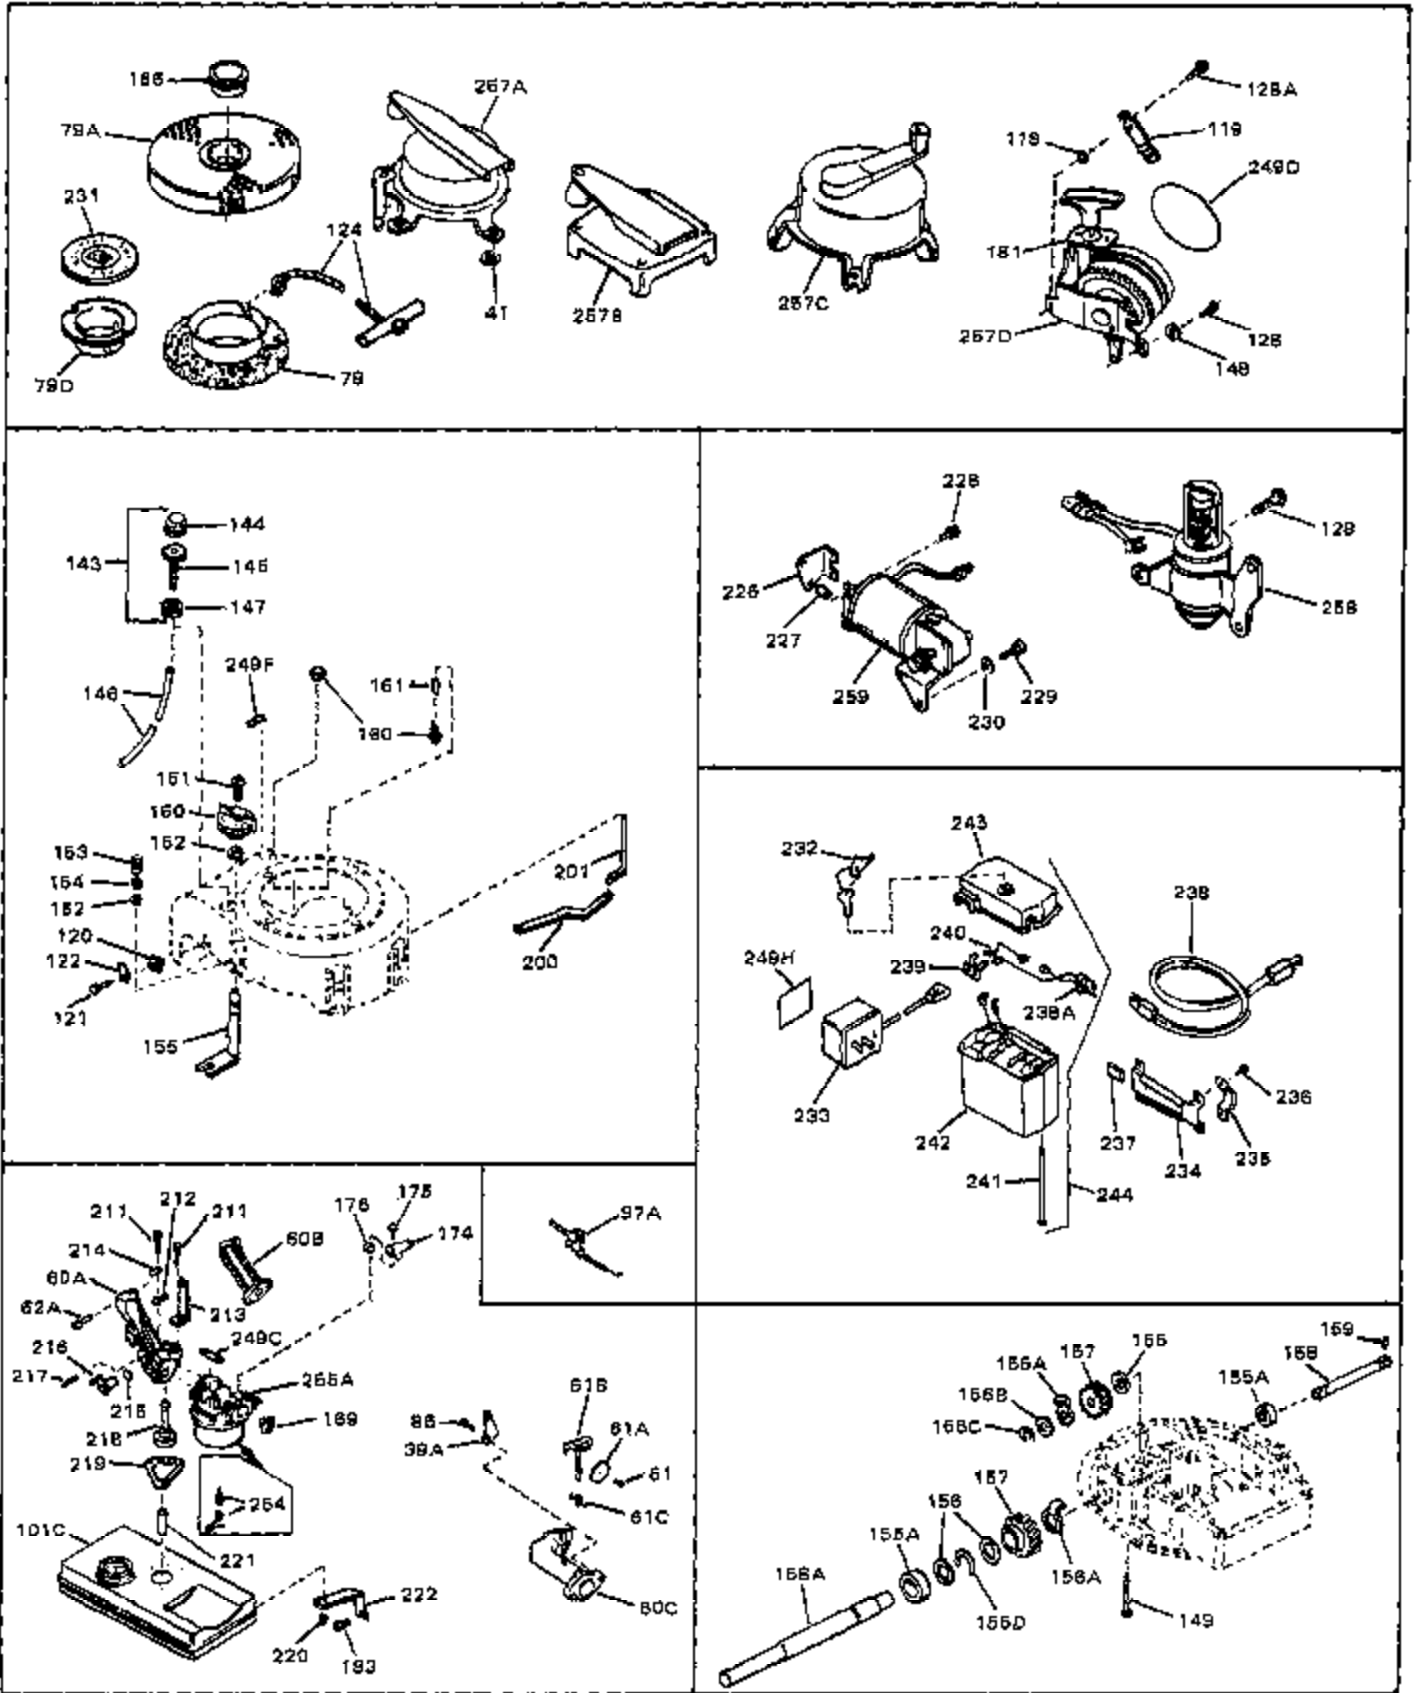

Ref #	Part Number	Qty	Description
41	27070	0	Lockwasher
41	27656	0	Washer, Flat
41	650168	0	Washer, Flat
79	30892	0	Pulley, Rope starter
79D	590416	0	Cup, Starter
85	30564	0	Screw
85	6201	0	Screw
85	6202	0	Screw
124	590343	0	Rope & Handle Assy., Starter
128	650737	0	Screw, Hex washer hd. taptite, 1/4-20 x 1/2
148	8345	0	Washer, 1/4
149	650492	0	Screw
166	32119	0	Plug, Screen
166	32236	0	Plug, Screen
181	590441	0	Rope Guide Assy.
181	590516	0	Bracket Assy.
183	29511	0	Screw, Slotted hex washer hd., 1/4-20 x 7/16
200	32305	0	Link, Connecting
201	32306	0	Rod, Control
254	631021	0	Inlet Needle, Seat & Clip Assy.
255A	631242	0	Carburetor