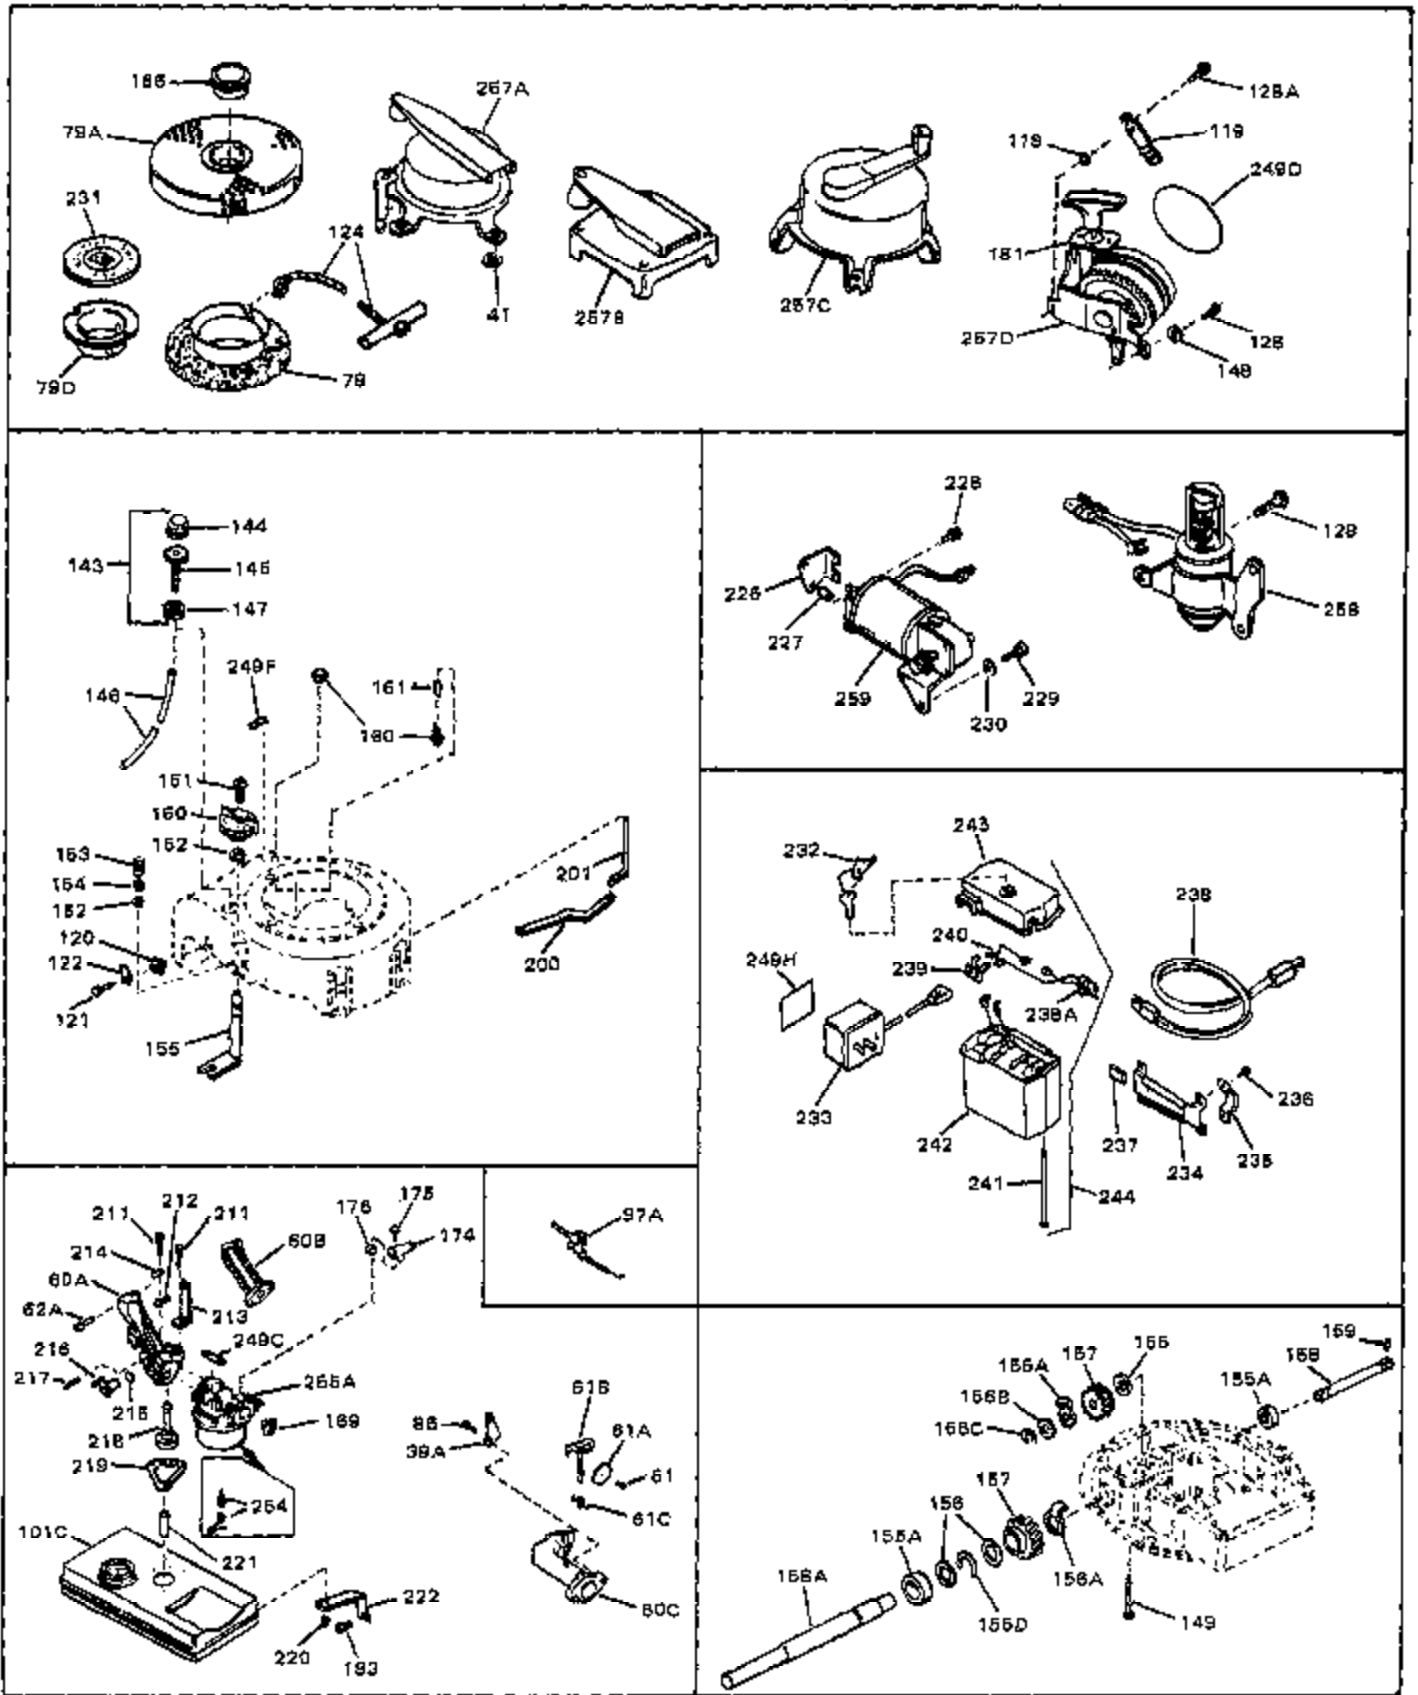

Ref #	Part Number	Qty	Description
41	27070	0	Lockwasher
41	27656	0	Washer, Flat
41	650168	0	Washer, Flat
79D	590416	0	Cup, Starter
79	30892	0	Pulley, Rope starter
85	30564	0	Screw
85	6201	0	Screw
85	6202	0	Screw
124	590343	0	Rope & Handle Assy., Starter
128	650737	0	Screw, Hex washer hd. taptite, 1/4-20 x 1/2
148	8345	0	Washer, 1/4
149	650492	0	Screw
166	32119	0	Plug, Screen
166	32236	0	Plug, Screen
181	590441	0	Rope Guide Assy.
181	590516	0	Bracket Assy.
183	29511	0	Screw, Slotted hex washer hd., 1/4-20 x 7/16
249C	31495	0	Decal, Speed control
254	631021	0	Inlet Needle, Seat & Clip Assy.
255A	631242	0	Carburetor