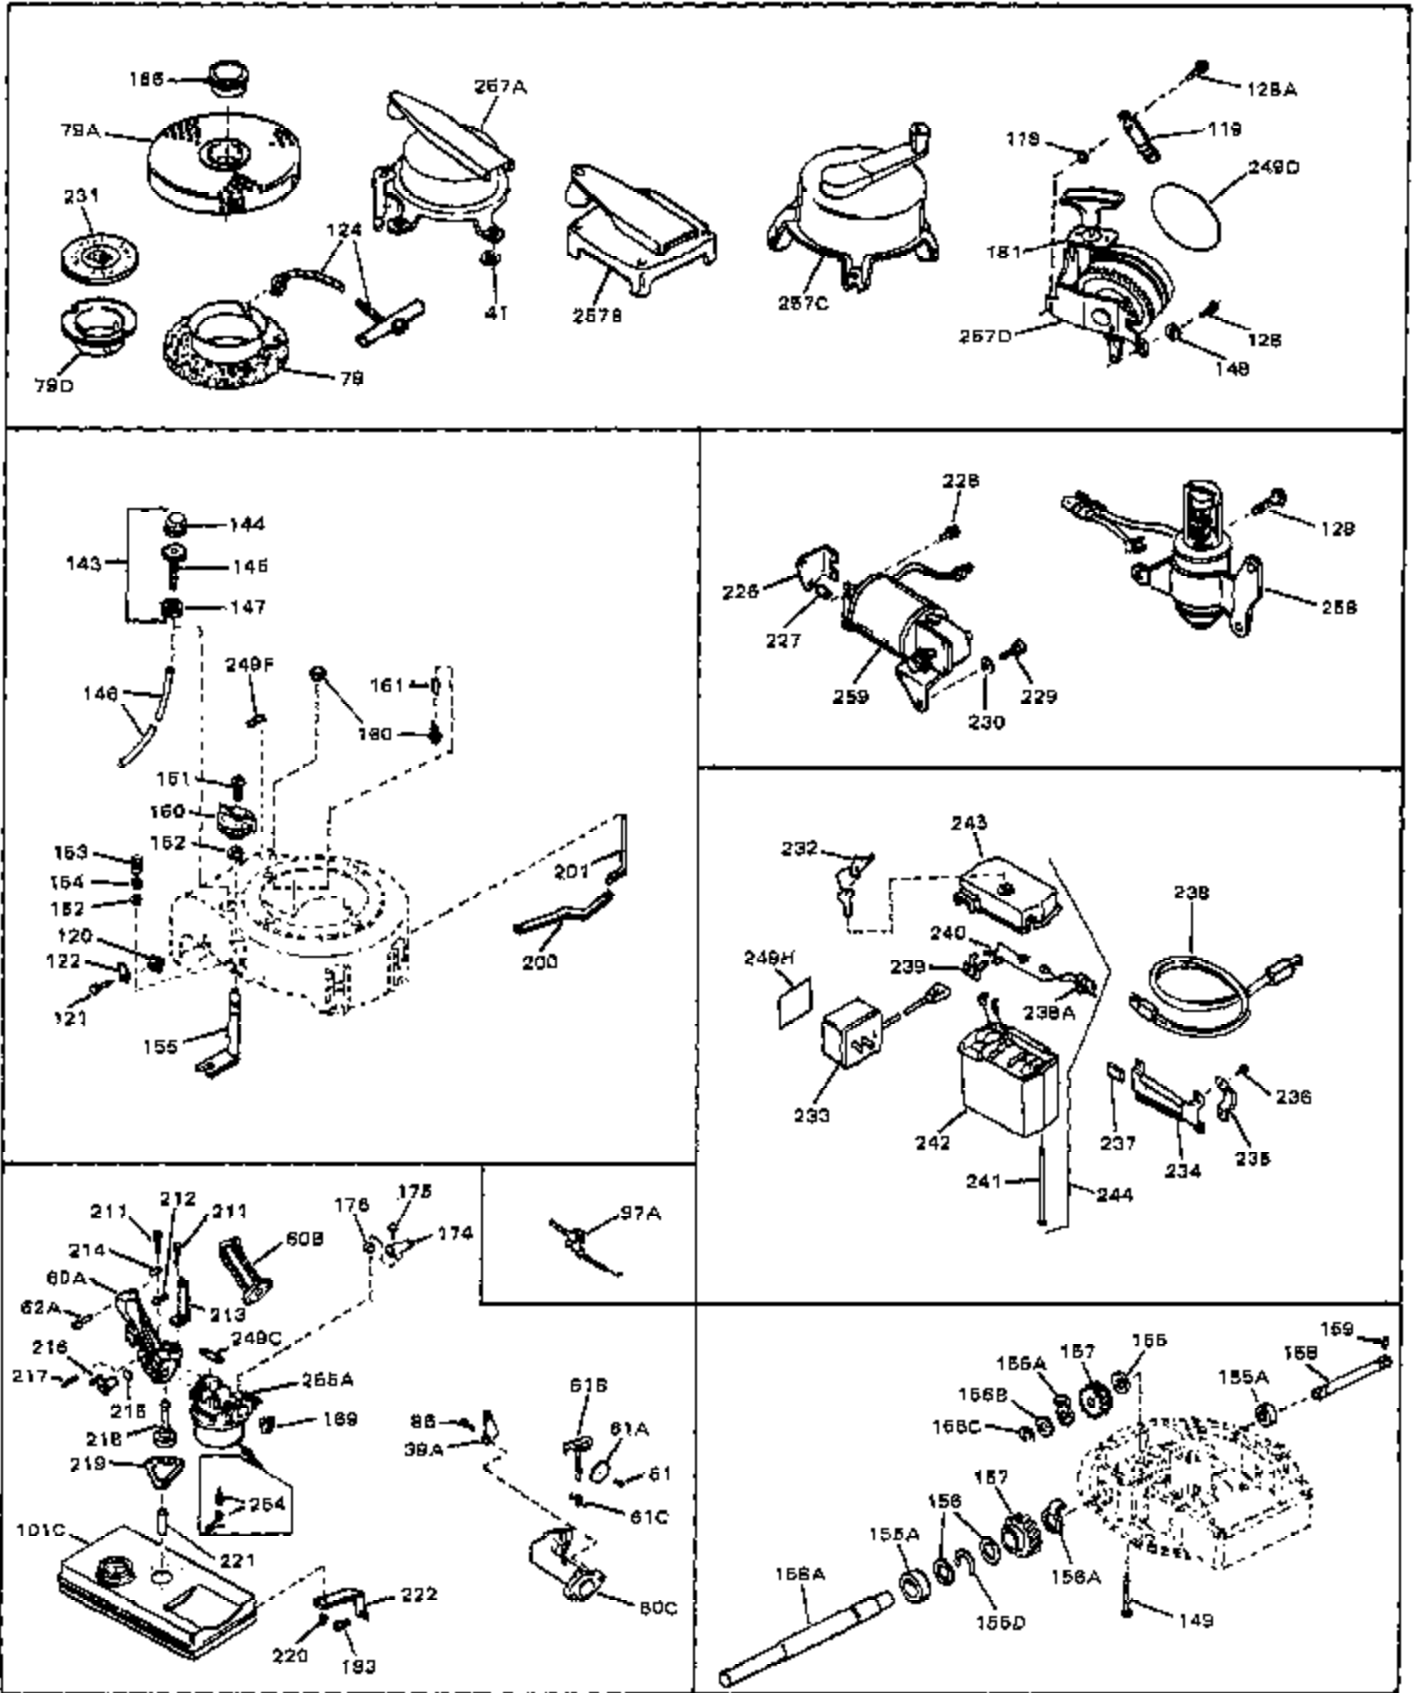

Ref #	Part Number	Qty	Description
41	27070	0	Lockwasher
41	27656	0	Washer, Flat
41	650168	0	Washer, Flat
79D	590416	0	Cup, Starter
79	30892	0	Pulley, Rope starter
85	30564	0	Screw
85	6201	0	Screw
85	6202	0	Screw
124	590343	0	Rope & Handle Assy., Starter
128	650737	0	Screw, Hex washer hd. taptite, 1/4-20 x 1/2
148	8345	0	Washer, 1/4
149	650492	0	Screw
166	32119	0	Plug, Screen
166	32236	0	Plug, Screen
181	590441	0	Rope Guide Assy.
181	590516	0	Bracket Assy.
183	29511	0	Screw, Slotted hex washer hd., 1/4-20 x 7/16