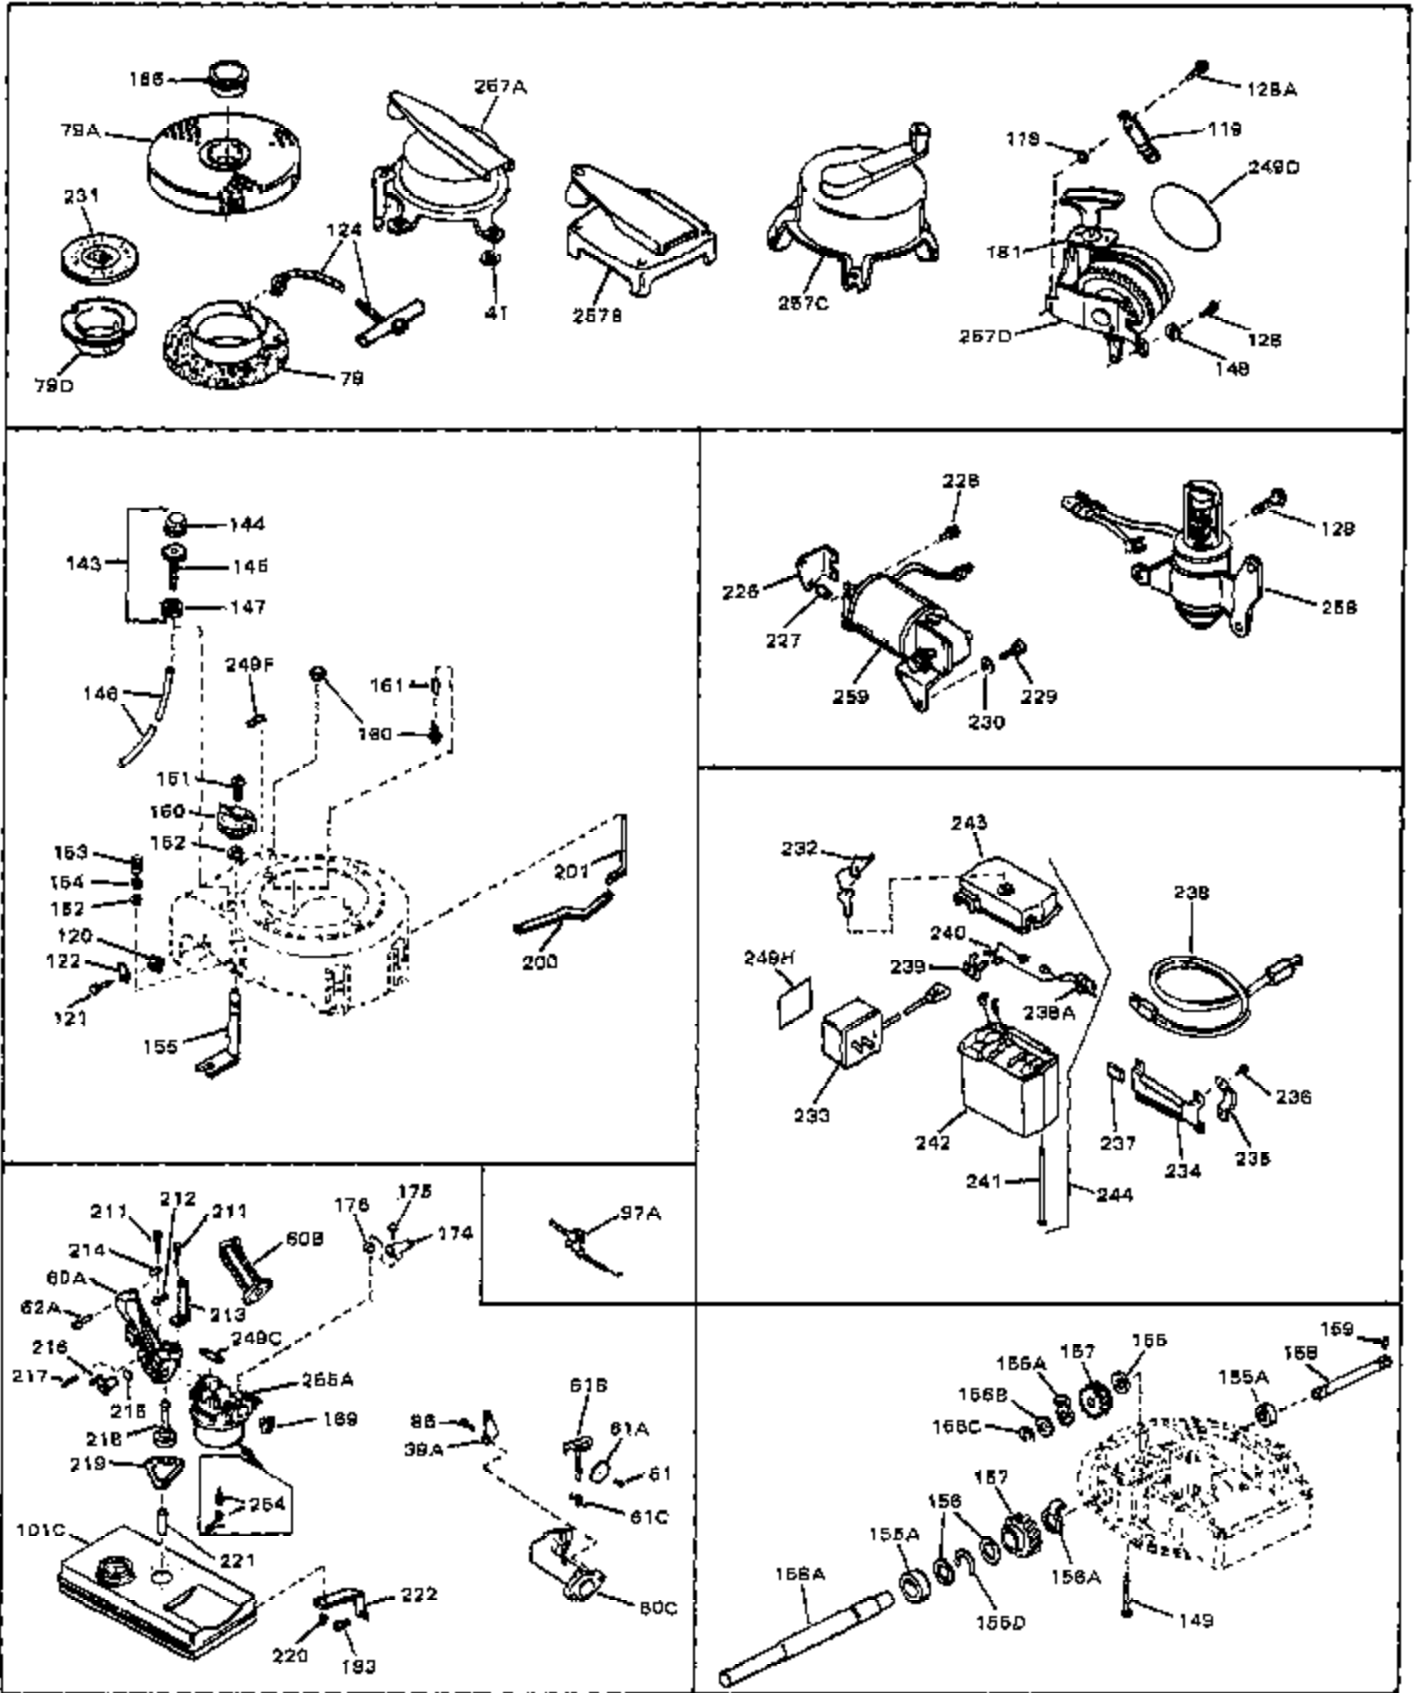

Ref #	Part Number	Qty	Description
41	27070	0	Lockwasher
41	27656	0	Washer, Flat
41	650168	0	Washer, Flat
79D	590416	0	Cup, Starter
79	30892	0	Pulley, Rope starter
85	30564	0	Screw
85	6201	0	Screw
85	6202	0	Screw
124	590343	0	Rope & Handle Assy., Starter
128	650737	0	Screw, Hex washer hd. taptite, 1/4-20 x 1/2
148	8345	0	Washer, 1/4
149	650492	0	Screw
166	32119	0	Plug, Screen
166	32236	0	Plug, Screen
181	590441	0	Rope Guide Assy.
181	590516	0	Bracket Assy.
183	29511	0	Screw, Slotted hex washer hd., 1/4-20 x 7/16
249C	31524	0	Decal, Speed control
254	631021	0	Inlet Needle, Seat & Clip Assy.
255A	631148	0	Carburetor