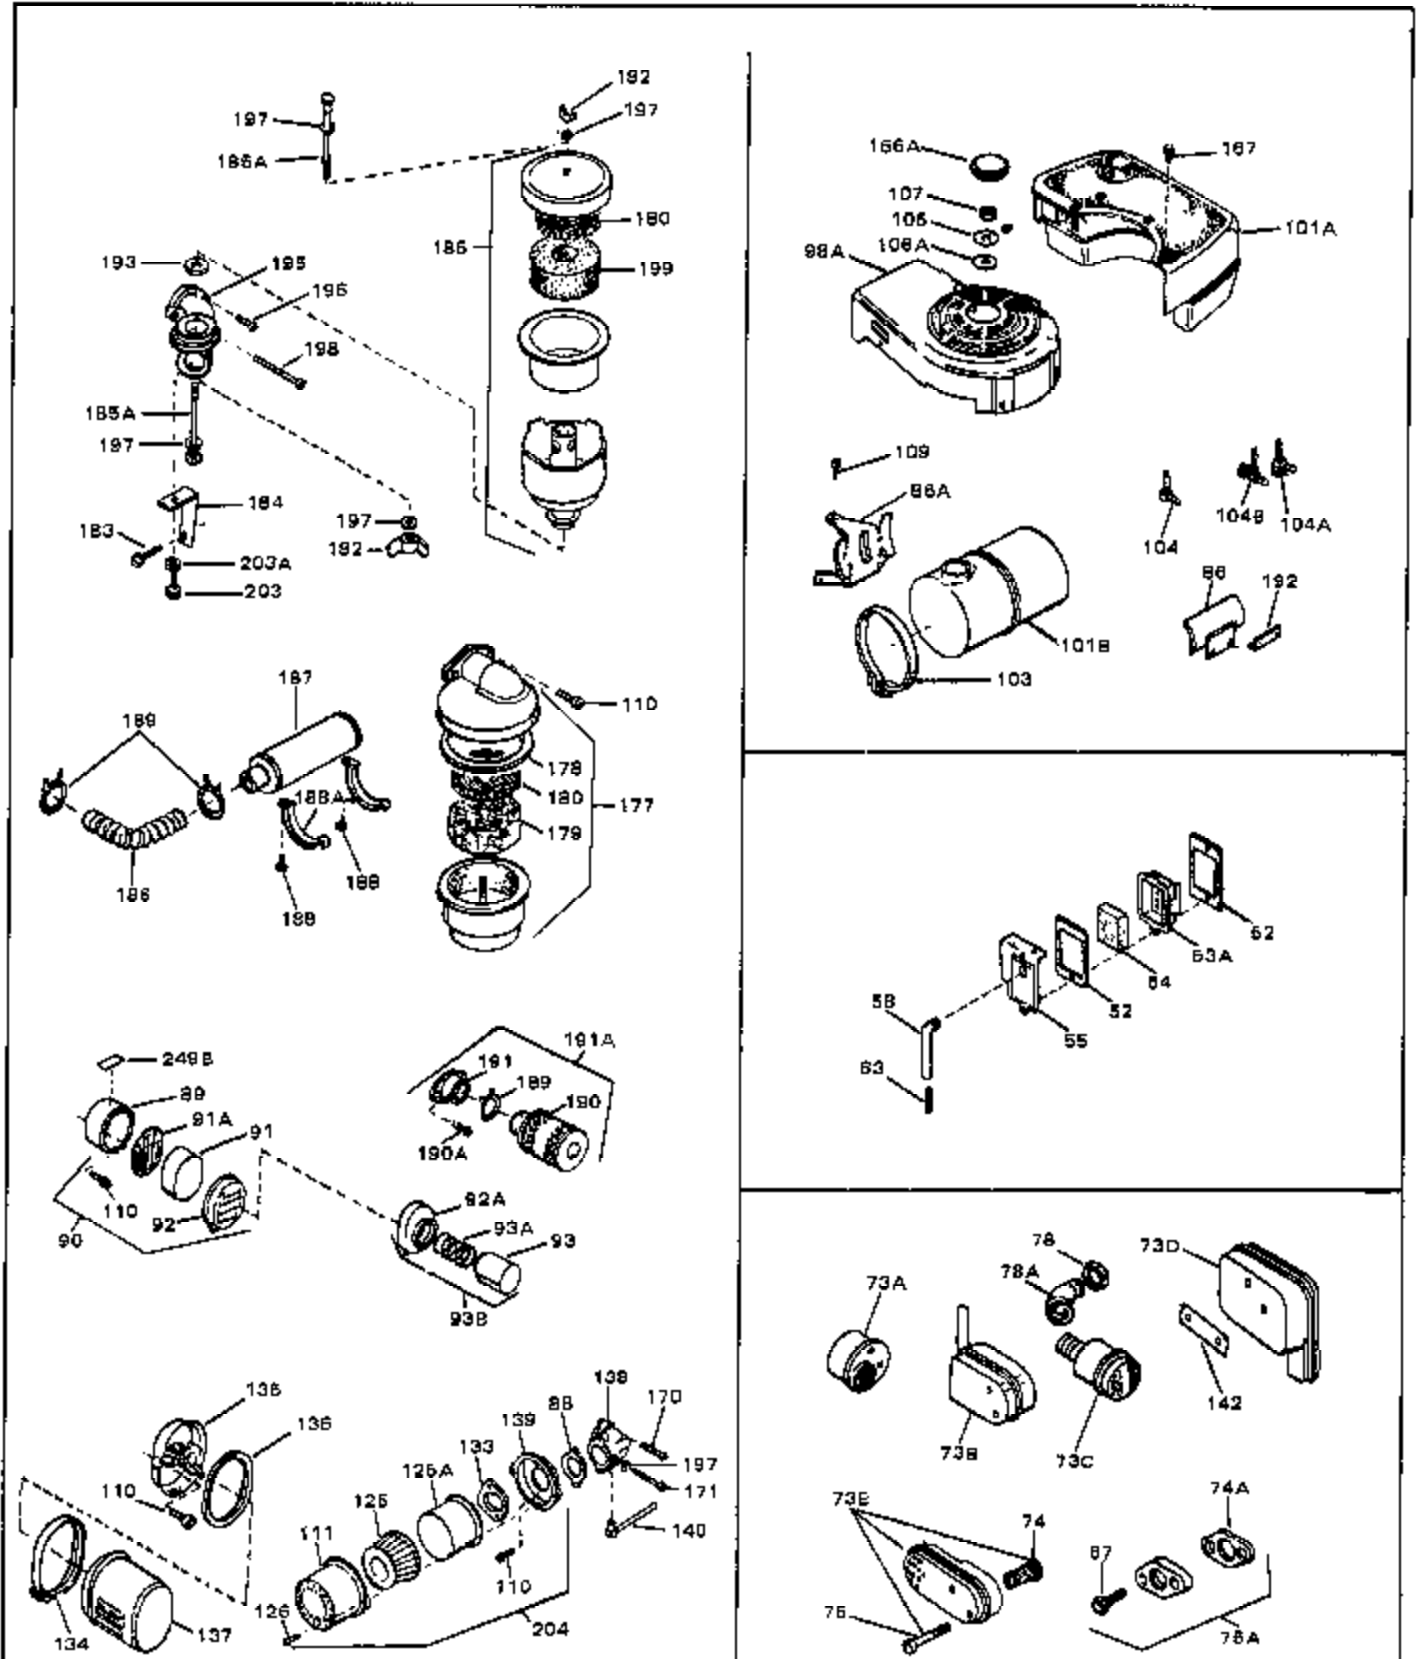

Ref #	Part Number	Qty	Description
52	31619	0	Gasket, Breather cover
63	31778	0	Spring, Coil
67	30063	0	Screw
74A	26754	0	Gasket, Exhaust
75	27182	0	Screw, Hex hd. cap, 1/4-20 x 3-3/8
75	30298	0	Screw, Hex hd. cap, 1/4-20 x 2-1/2
75	650234	0	Screw, Hex hd. cap, 1/4-20 x 3
75	650243	0	Screw, Hex hd. cap, 1/4-20 x 2-3/4
75	650253	0	Screw, Hex hd. cap, 1/4-20 x 2-1/4
75	650493	0	Screw, Hex hd. Sems, 1/4-20 x 1-3/4
75	650795	0	Screw, Hex hd. cap, Sems, 1/4-20 x 2-5/16
75A	730162	0	Kit, Muffler Adapter
78	27675	0	Nut, Conduit
78A	28885	0	Elbow, Exhaust (90°)
78A	30617	0	Elbow, Exhaust (45°)
88	27272	0	Gasket, Air cleaner
91A	29962	0	Screen, Air cleaner
93A	450150	0	Spring, Pre-cleaner
93B	730510	0	Kit, Pre-cleaner
93	450124	0	Bag, Pre-cleaner
104B	30863	0	Valve, Fuel shut-off
104	28584	0	Strainer & Elbow
104A	29683	0	Strainer & Shut-off
106	650490	0	Washer, Belleville
107	650607	0	Nut, Flywheel
109	650561	0	Screw
110	28820	0	Screw
110	29786	0	Screw
110	650399	0	Screw, Phil. fil. hd. Sems, 10-32 x 5/8
111	31692	0	Body, Air cleaner
125	30727	0	Element, Air cleaner
126	650152	0	Screw
133	30767	0	Spacer, Air cleaner
138	31526	0	Elbow, Air cleaner
139	31691	0	Bracket, Air cleaner
140	30635	0	Fitting, Breather
170	650163	0	Screw, Fil. hd. Sems, 10-32 x 7/8
171	650520	0	Screw
182	9577	0	Nut, Wing, 10-24
183	29511	0	Screw, Slotted hex washer hd., 1/4-20 x 7/16
184	30418	0	Bracket, Cleaner elbow
191A	730145	0	Air Cleaner Kit
192	29432	0	Bracket, Housing
193	27165	0	Gasket, Elbow
196	650163	0	Screw, Fil. hd. Sems, 10-32 x 7/8
197	27183	0	Washer, Fiber
197	31905	0	Washer, Paper
198	650519	0	Screw
198	650520	0	Screw
199	31408	0	Element, Air cleaner
203	30688	0	Screw, Hex hd. Sems, 1/4-20 x 1/2
203A	650722	0	Lockwasher, 1/4
204	730127	0	Cleaner Assy., Air (Poly)
249B	30002	0	Decal, Air cleaner