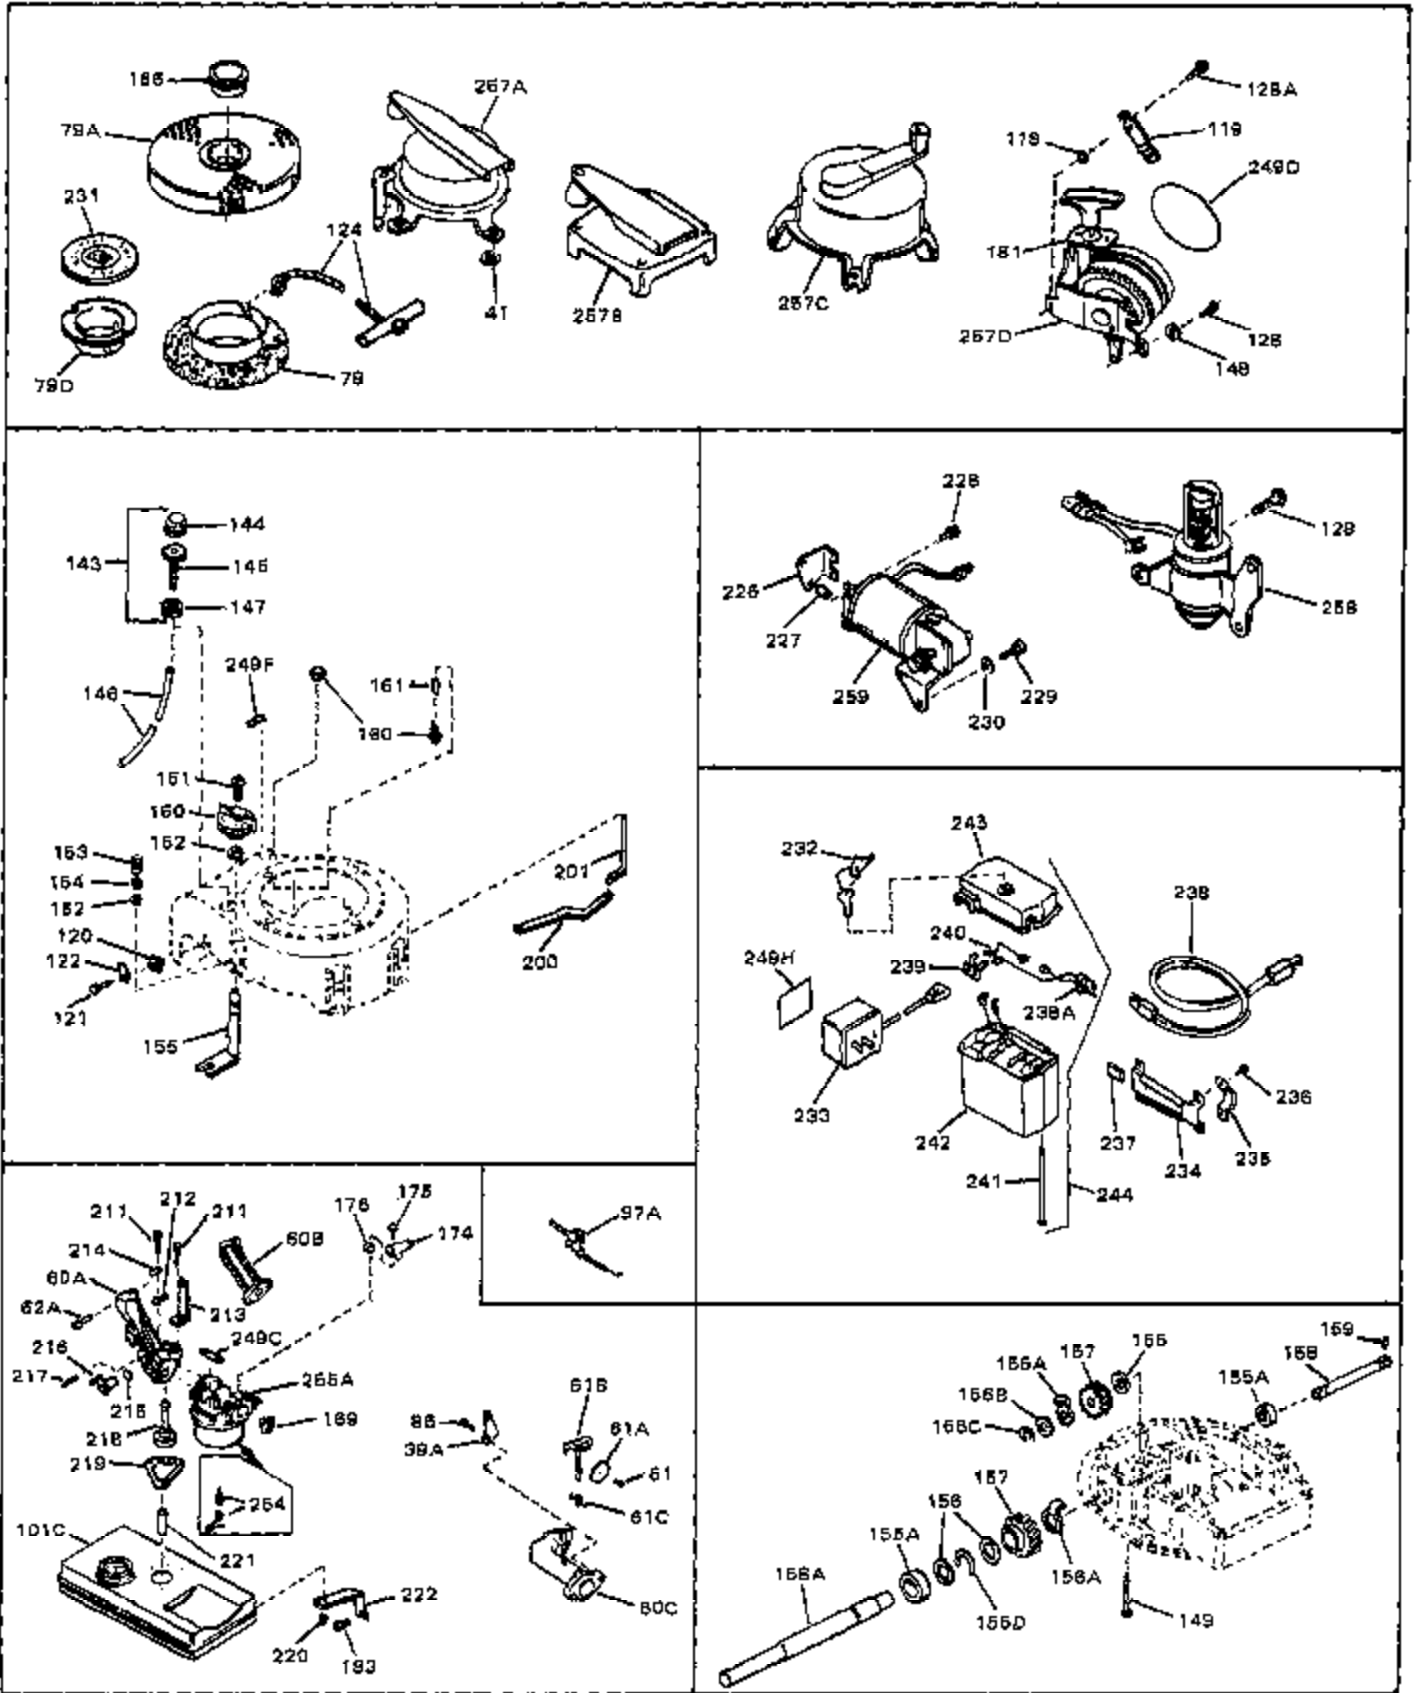

Ref #	Part Number	Qty	Description
41	27070	0	Lockwasher
41	27656	0	Washer, Flat
41	650168	0	Washer, Flat
79D	590416	0	Cup, Starter
79	30892	0	Pulley, Rope starter
85	30564	0	Screw
85	6201	0	Screw
85	6202	0	Screw
124	590343	0	Rope & Handle Assy., Starter
128	650737	0	Screw, Hex washer hd. taptite, 1/4-20 x 1/2
148	8345	0	Washer, 1/4
149	650492	0	Screw
166	32119	0	Plug, Screen
166	32236	0	Plug, Screen
181	590441	0	Rope Guide Assy.
181	590516	0	Bracket Assy.
183	29511	0	Screw, Slotted hex washer hd., 1/4-20 x 7/16
249C	31495	0	Decal, Speed control