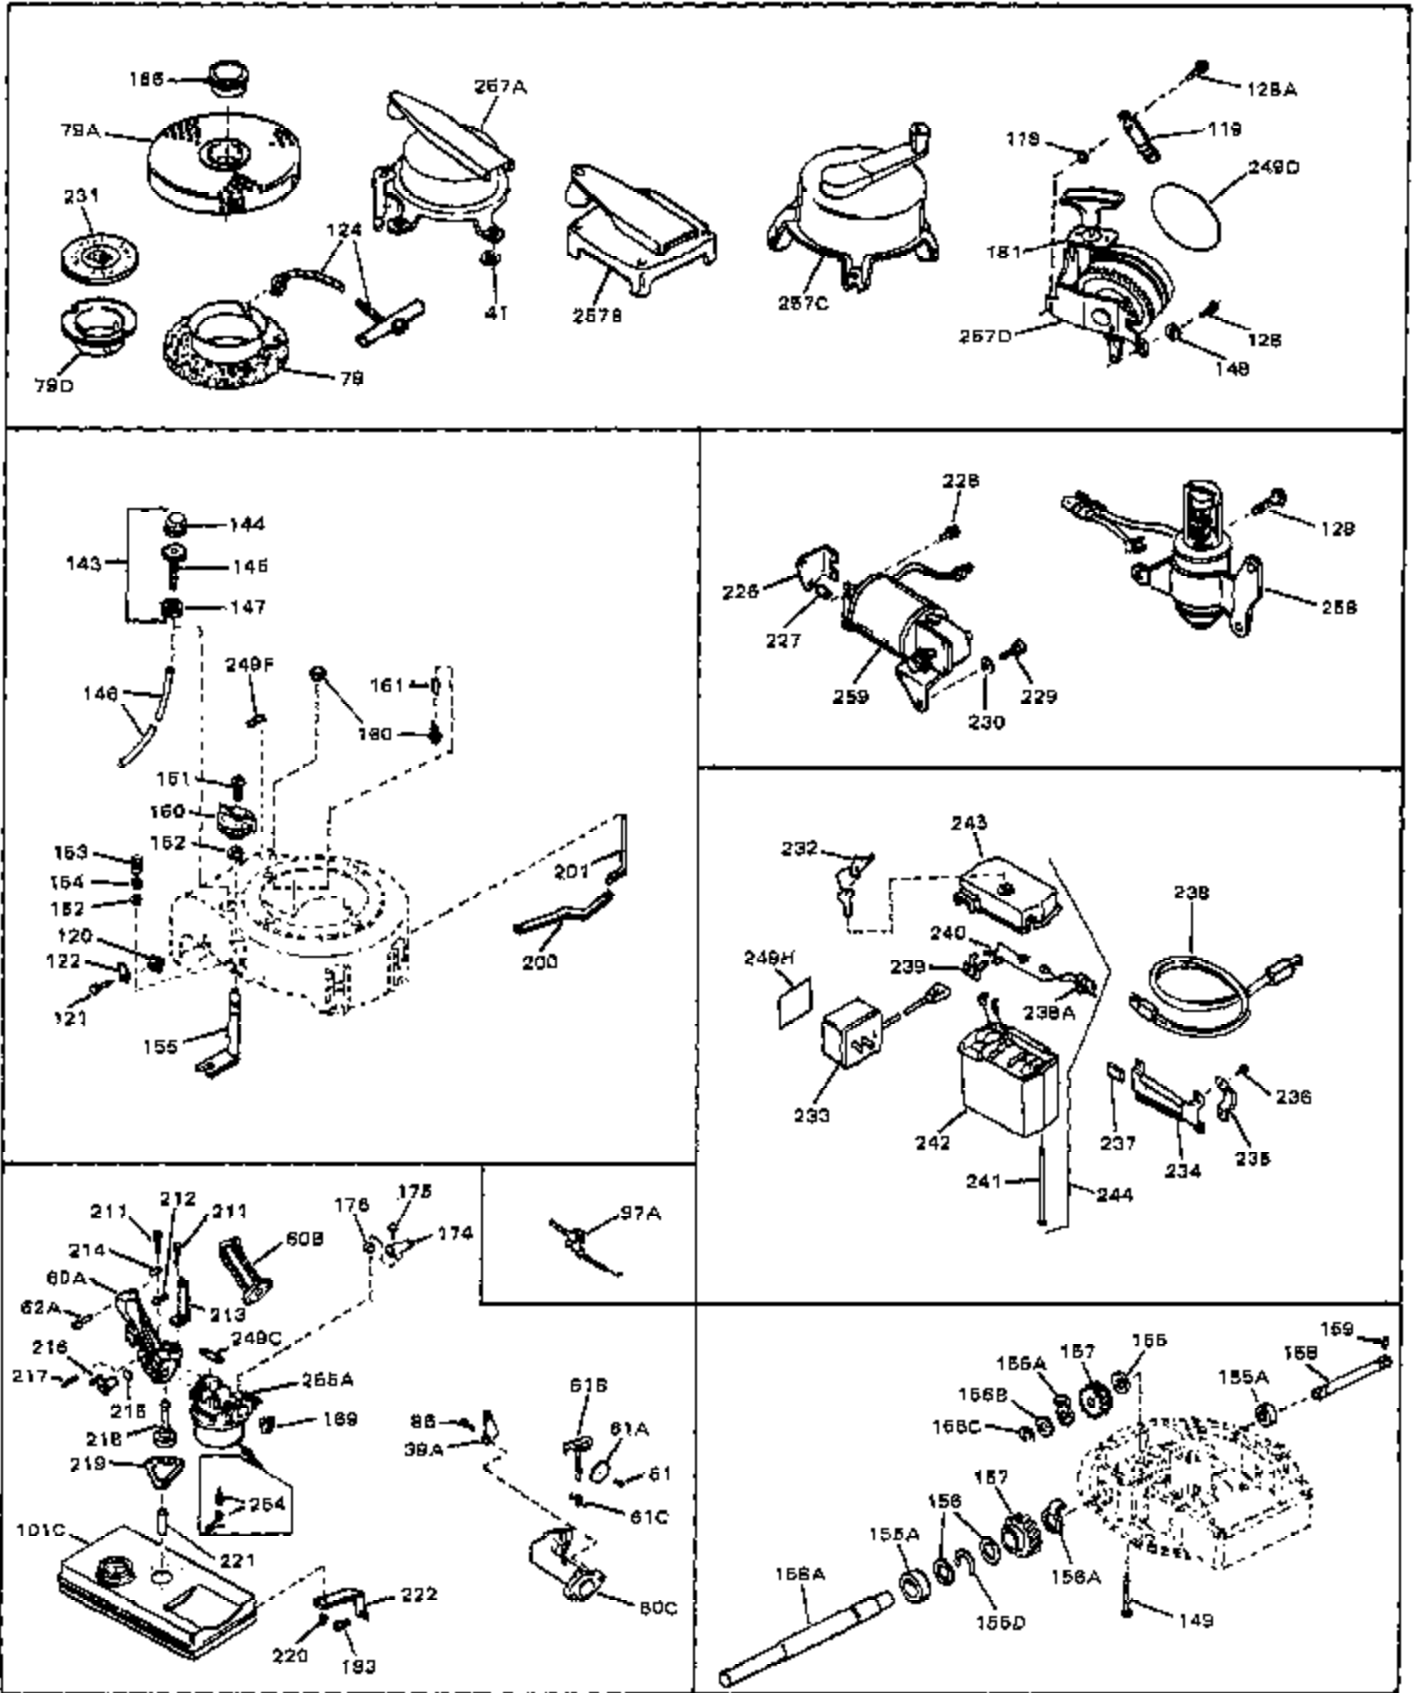

Ref #	Part Number	Qty	Description
41	27070	0	Lockwasher
41	27656	0	Washer, Flat
41	650168	0	Washer, Flat
79	30892	0	Pulley, Rope starter
79	31284	0	Hub & Screen Assy.
85	30564	0	Screw
85	6201	0	Screw
85	6202	0	Screw
124	590343	0	Rope & Handle Assy., Starter
128	650737	0	Screw, Hex washer hd. taptite, 1/4-20 x 1/2
148	8345	0	Washer, 1/4
149	650492	0	Screw
166	32119	0	Plug, Screen
166	32236	0	Plug, Screen
181	590441	0	Rope Guide Assy.
181	590516	0	Bracket Assy.
183	29511	0	Screw, Slotted hex washer hd., 1/4-20 x 7/16
249C	31495	0	Decal, Speed control
254	631021	0	Inlet Needle, Seat & Clip Assy.
255A	631242	0	Carburetor
257A	590378	0	Starter, "Impulse"