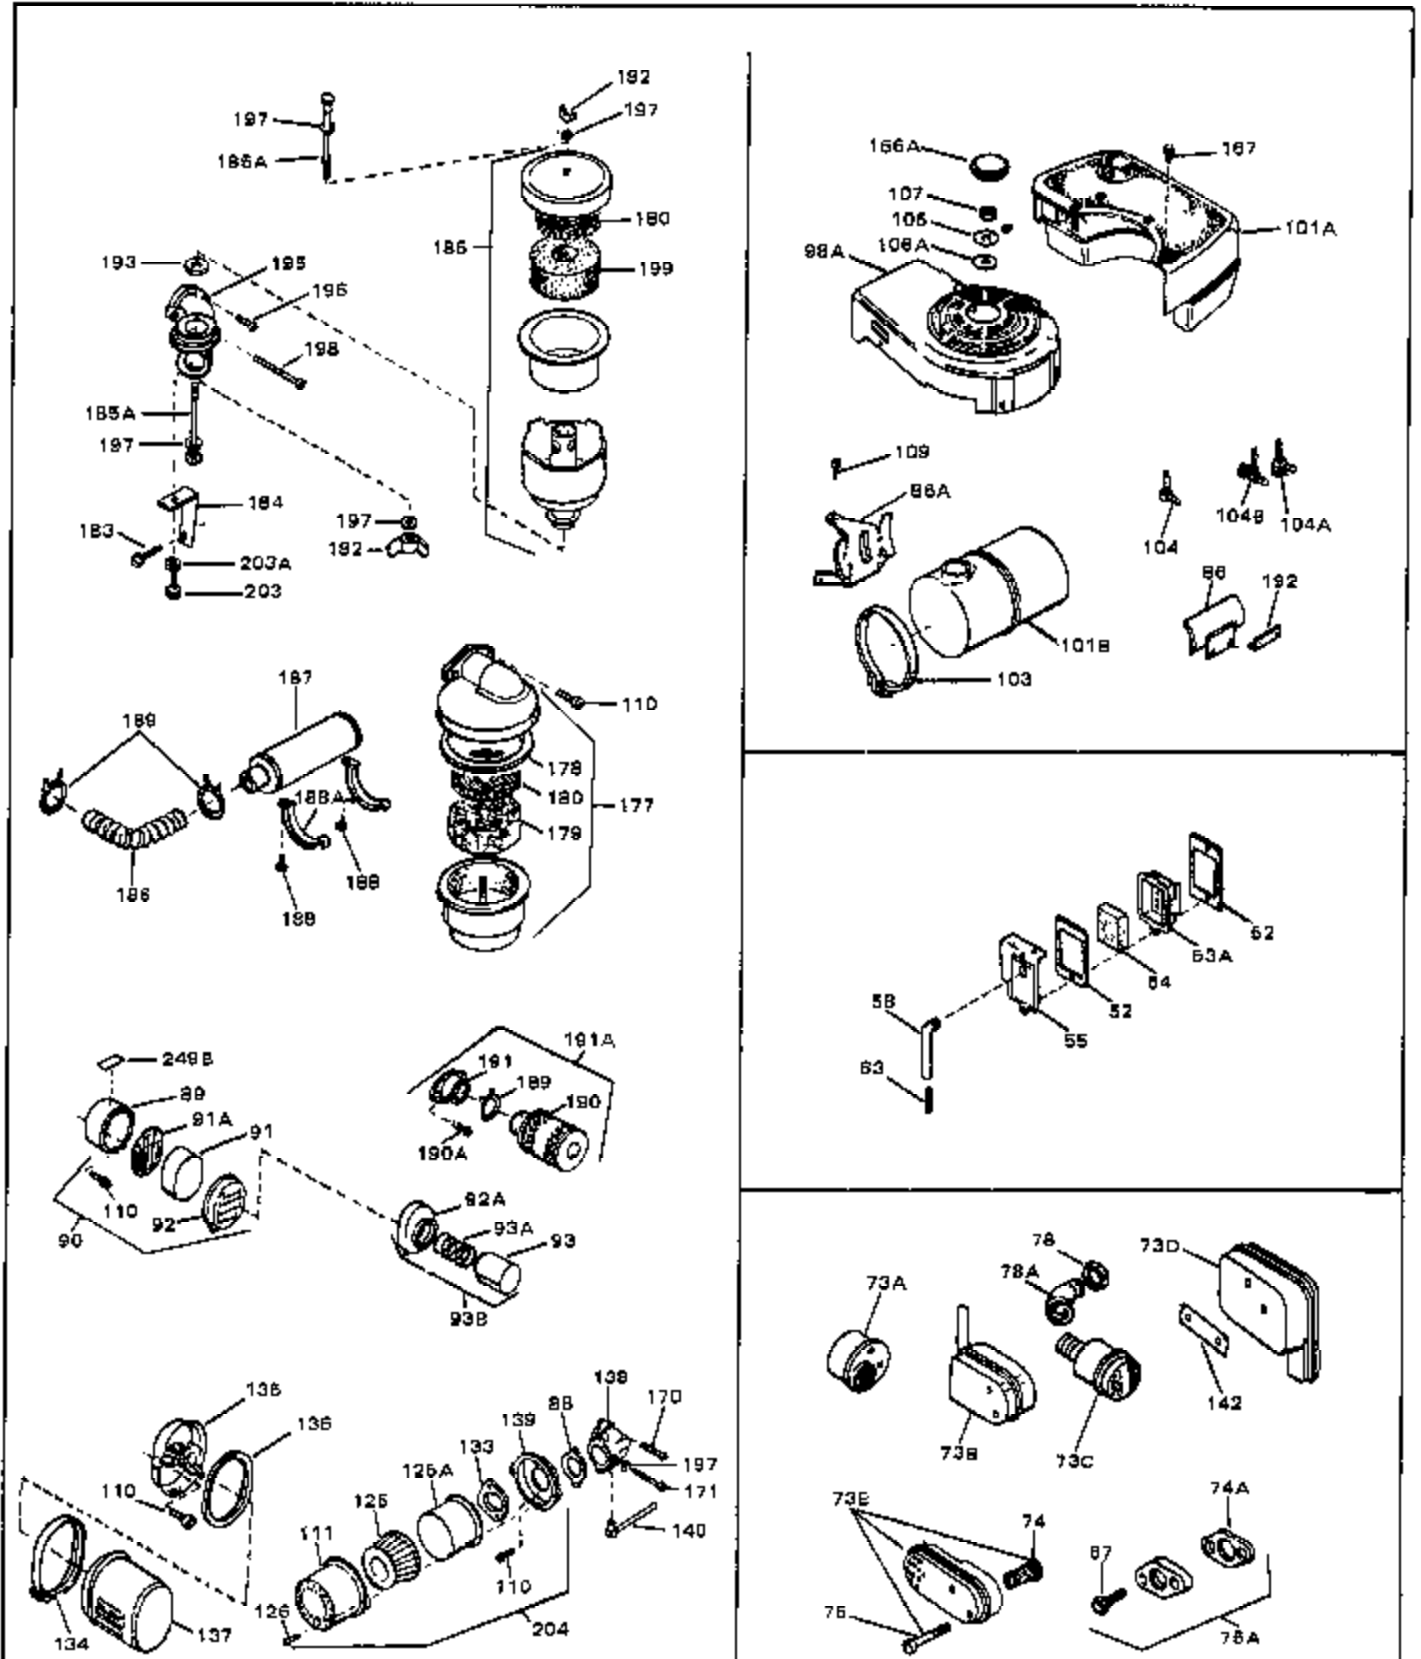

Ref #	Part Number	Qty	Description
52	31619	0	Gasket, Breather cover
63	31778	0	Spring, Coil
67	30063	0	Screw
74A	26754	0	Gasket, Exhaust
75	27182	0	Screw, Hex hd. cap, 1/4-20 x 3-3/8
75	30298	0	Screw, Hex hd. cap, 1/4-20 x 2-1/2
75	650234	0	Screw, Hex hd. cap, 1/4-20 x 3
75	650243	0	Screw, Hex hd. cap, 1/4-20 x 2-3/4
75	650253	0	Screw, Hex hd. cap, 1/4-20 x 2-1/4
75	650493	0	Screw, Hex hd. Sems, 1/4-20 x 1-3/4
75	650795	0	Screw, Hex hd. cap, Sems, 1/4-20 x 2-5/16
75A	730162	0	Kit, Muffler Adapter
78	27675	0	Nut, Conduit
78A	28885	0	Elbow, Exhaust (90°)
78A	30617	0	Elbow, Exhaust (45°)
88	27272	0	Gasket, Air cleaner
89	31312	0	Body, Air cleaner
90	31545	0	Cleaner Assy., Air
91	29961	0	Element, Air cleaner
91A	29962	0	Screen, Air cleaner
92	30585	0	Cover, Air cleaner
93A	450150	0	Spring, Pre-cleaner
93B	730510	0	Kit, Pre-cleaner
93	450124	0	Bag, Pre-cleaner
104B	30863	0	Valve, Fuel shut-off
104A	29683	0	Strainer & Shut-off
104	28584	0	Strainer & Elbow
106	650490	0	Washer, Belleville
107	650491	0	Nut, Flywheel
109	650561	0	Screw
110	28820	0	Screw
110	29786	0	Screw
110	650399	0	Screw, Phil. fil. hd. Sems, 10-32 x 5/8
126	650152	0	Screw
133	30767	0	Spacer, Air cleaner
140	30635	0	Fitting, Breather
170	650163	0	Screw, Fil. hd. Sems, 10-32 x 7/8
171	650520	0	Screw
182	9577	0	Nut, Wing, 10-24
183	29511	0	Screw, Slotted hex washer hd., 1/4-20 x 7/16
184	30418	0	Bracket, Cleaner elbow
191A	730145	0	Air Cleaner Kit
192	29432	0	Bracket, Housing
193	27165	0	Gasket, Elbow
196	650163	0	Screw, Fil. hd. Sems, 10-32 x 7/8
197	27183	0	Washer, Fiber
197	31905	0	Washer, Paper
198	650519	0	Screw
198	650520	0	Screw
199	31408	0	Element, Air cleaner
203A	650722	0	Lockwasher, 1/4
203	30688	0	Screw, Hex hd. Sems, 1/4-20 x 1/2
204	730127	0	Cleaner Assy., Air (Poly)
249B	30002	0	Decal, Air cleaner