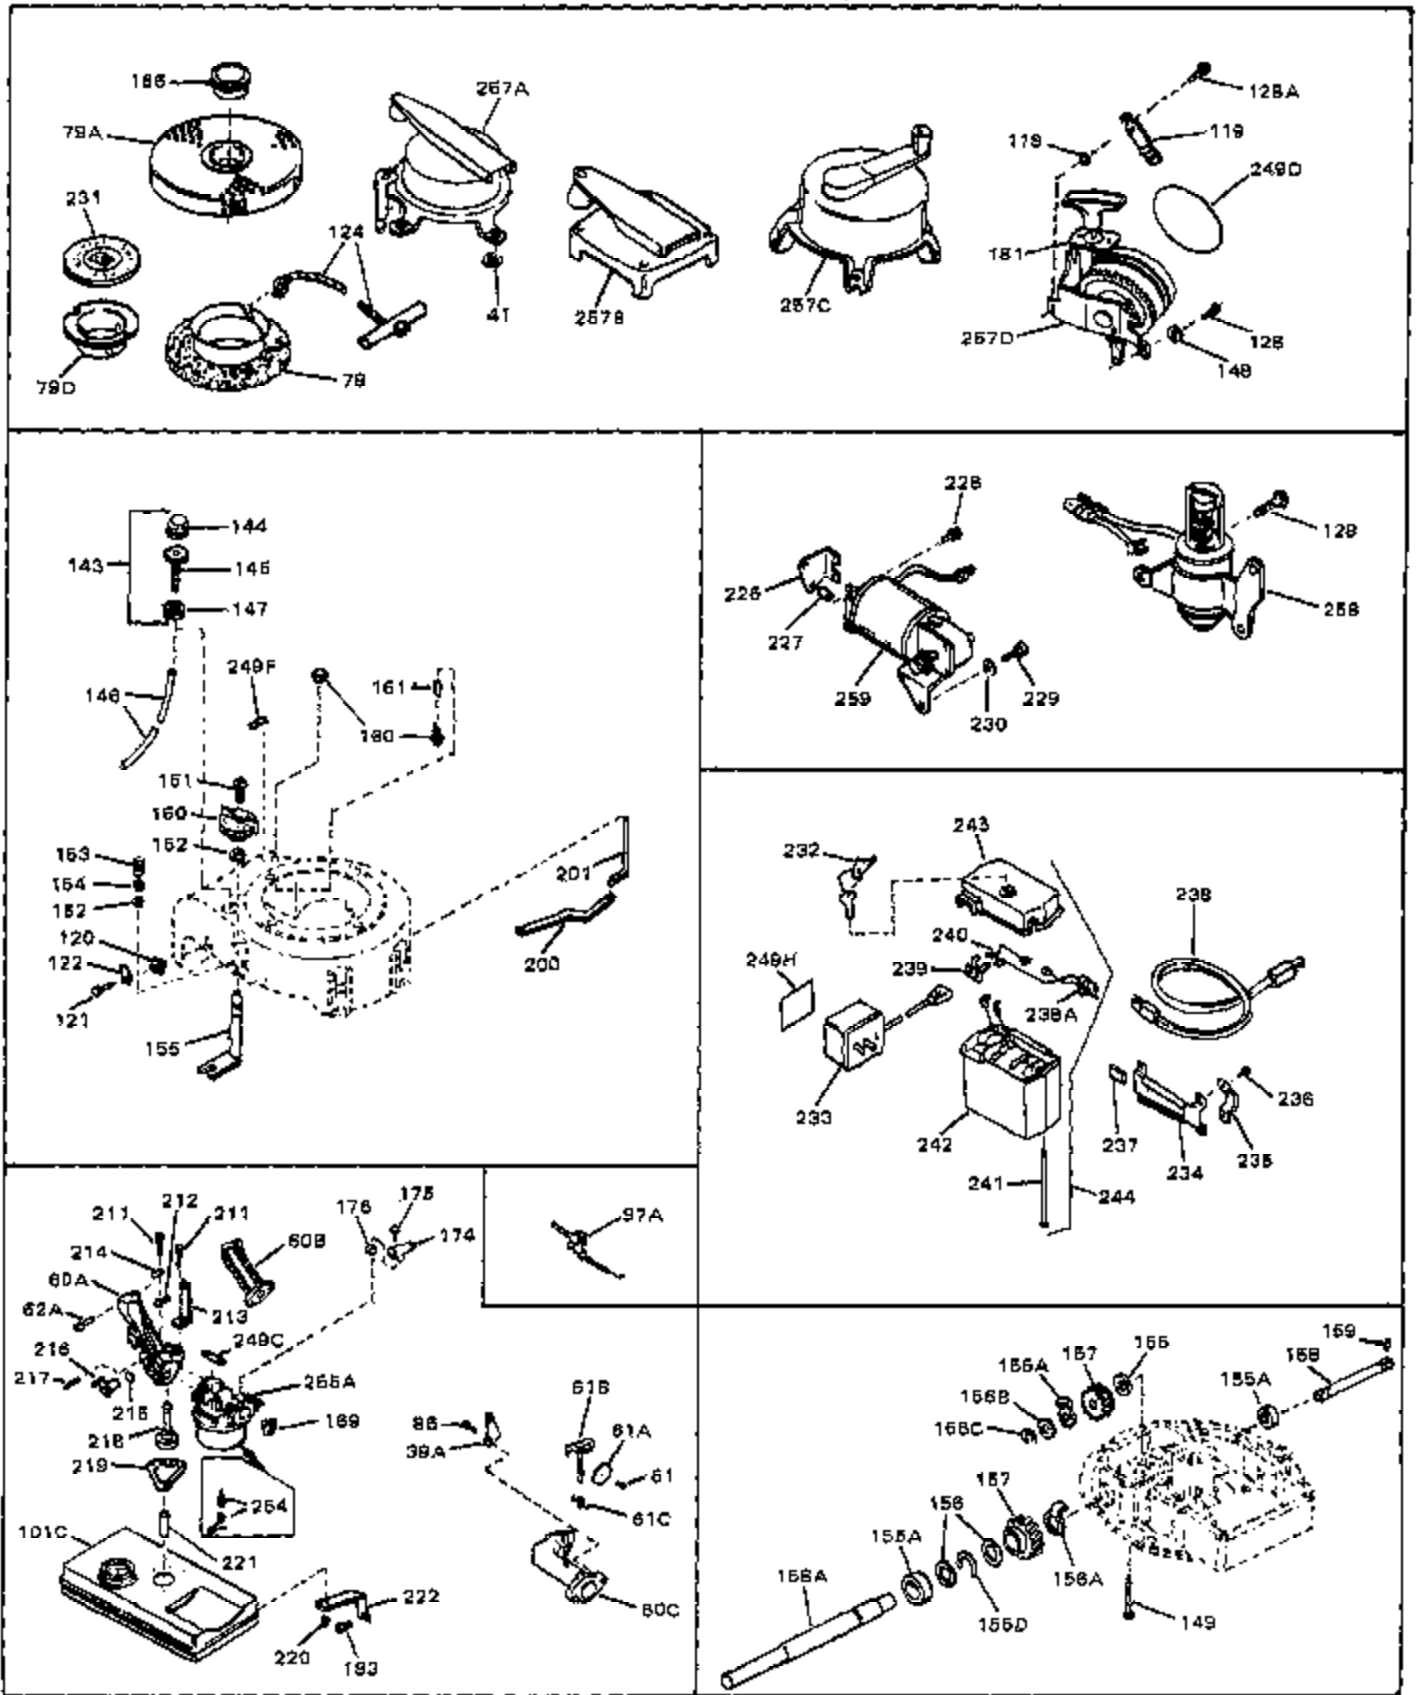

Ref #	Part Number	Qty	Description
41	27070	0	Lockwasher
41	27656	0	Washer, Flat
41	650168	0	Washer, Flat
79	30892	0	Pulley, Rope starter
79	31284	0	Hub & Screen Assy.
85	30564	0	Screw
85	6201	0	Screw
85	6202	0	Screw
124	590343	0	Rope & Handle Assy., Starter
128	650737	0	Screw, Hex washer hd. taptite, 1/4-20 x 1/2
148	8345	0	Washer, 1/4
149	650492	0	Screw
166	32119	0	Plug, Screen
166	32236	0	Plug, Screen
181	590441	0	Rope Guide Assy.
181	590516	0	Bracket Assy.
183	29511	0	Screw, Slotted hex washer hd., 1/4-20 x 7/16
249C	31495	0	Decal, Speed control
254	631021	0	Inlet Needle, Seat & Clip Assy.
255A	631242	0	Carburetor
257A	590378	0	Starter, "Impulse"