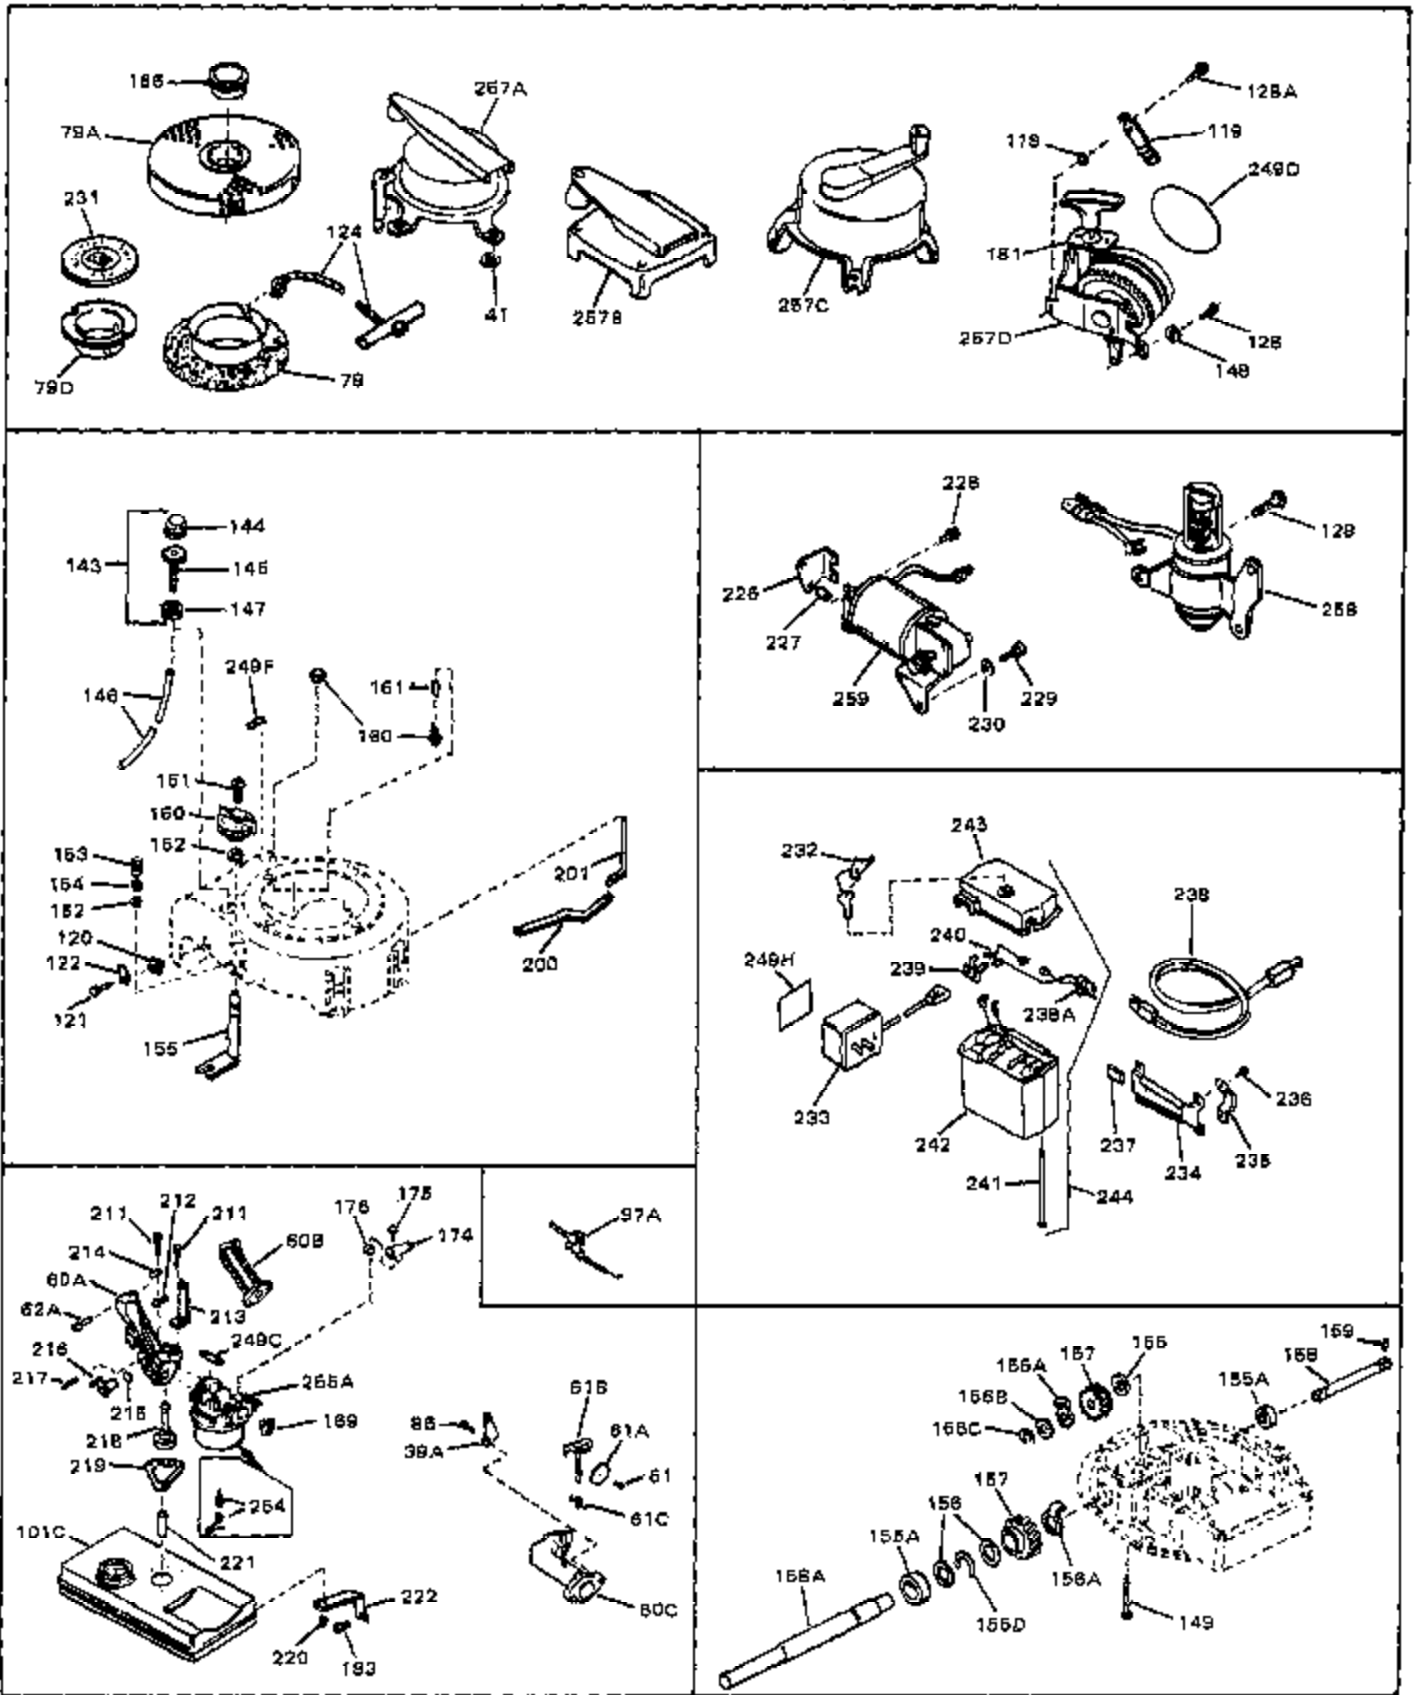

Ref #	Part Number	Qty	Description
41	27070	0	Lockwasher
41	27656	0	Washer, Flat
41	650168	0	Washer, Flat
79D	590416	0	Cup, Starter
79	30892	0	Pulley, Rope starter
85	30564	0	Screw
85	6201	0	Screw
85	6202	0	Screw
124	590343	0	Rope & Handle Assy., Starter
128	650737	0	Screw, Hex washer hd. taptite, 1/4-20 x 1/2
148	8345	0	Washer, 1/4
149	650492	0	Screw
166	32119	0	Plug, Screen
166	32236	0	Plug, Screen
181	590441	0	Rope Guide Assy.
181	590516	0	Bracket Assy.
183	29511	0	Screw, Slotted hex washer hd., 1/4-20 x 7/16
249C	31495	0	Decal, Speed control
254	631021	0	Inlet Needle, Seat & Clip Assy.
255A	631581	0	Carburetor